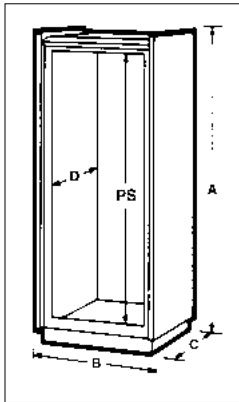

SERIES 2000

Here are electronic enclosures that do more than house equipment. The sheer square lines of the Series 2000 and its symmetrical styling are the result of the experience and perception Bud designers have. All Series 2000 cabinet racks include welded frame, sides, top, and rear door.

DESIGN FEATURES

- Anodized aluminum extrusion top trim
- All welded 14 gauge steel frame with "U" shaped 16 gauge steel panel mounting rail supports
- Door, 20 gauge steel
- Sides and top, 18 gauge steel
- Adjustable front and rear panel mounting rails tapped #10-32 on EIA universal spacing (use #7346 screws - order separately)
- Accommodates 19" wide EIA panels
- Bottom pierced for RC-7758 casters
- 1.109 inch diameter knockout holes in base
- 1200# equipment load capacity
- Ventilated version available upon request

FINISHES

- Gray Texture (GT) or Royal Blue Texture (RB)
- Available in other Bud textured finishes at no extra cost

ACCESSORIES

- See pages 14–26.
- 24" Panel Width Racks available on Special Order
- See page 4 for See-Thru Doors

BONUS FEATURES

- Interiors are accessible from front and rear for easy installation and maintenance of components
- Readily removable rear door
- Shipped completely assembled

SERIES 2000 UPRIGHT CABINET RACKS

Catalog No.*	Panel Space (PS)	Outside Height (A)	Outside Width (B)	Outside Depth (C)	Clear Inside Depth (D)	Weight (Lbs.)
E-2000	21.00"	30.25"	24.19"	23.87"	20.5	119
E-2003	42.00"	51.25"	24.19"	23.87"	20.5	168
E-2004	52.50"	61.75"	24.19"	23.87"	20.5	195
E-2005	61.25"	70.50"	24.19"	23.87"	20.5	216
E-2006	70.00"	79.25"	24.19"	23.87"	20.5	233
E-2007	78.75"	88.00"	24.19"	23.87"	20.50"	260
E-2008	21.00"	30.25"	24.19"	27.37"	24.00"	129
E-2011	42.00"	51.25"	24.19"	27.37"	24.00"	179
E-2012	52.50"	61.75"	24.19"	27.37"	24.00"	215
E-2013	61.25"	70.50"	24.19"	27.37"	24.00"	234
E-2014	70.00"	79.25"	24.19"	27.37"	24.00"	244
E-2015	78.75"	88.00"	24.19"	27.37"	24.00"	268
E30-2000	21.00"	30.25"	24.19"	32.62"	29.25"	150
E30-2003	42.00"	51.25"	24.19"	32.62"	29.25"	217
E30-2004	52.50"	61.75"	24.19"	32.62"	29.25"	248
E30-2005	61.25"	70.50"	24.19"	32.62"	29.25"	259
E30-2006	70.00"	79.25"	24.19"	32.62"	29.25"	303
E30-2007	78.75"	88.00"	24.19"	32.62"	29.25"	307

*Supplied with plain sides and plain rear door.