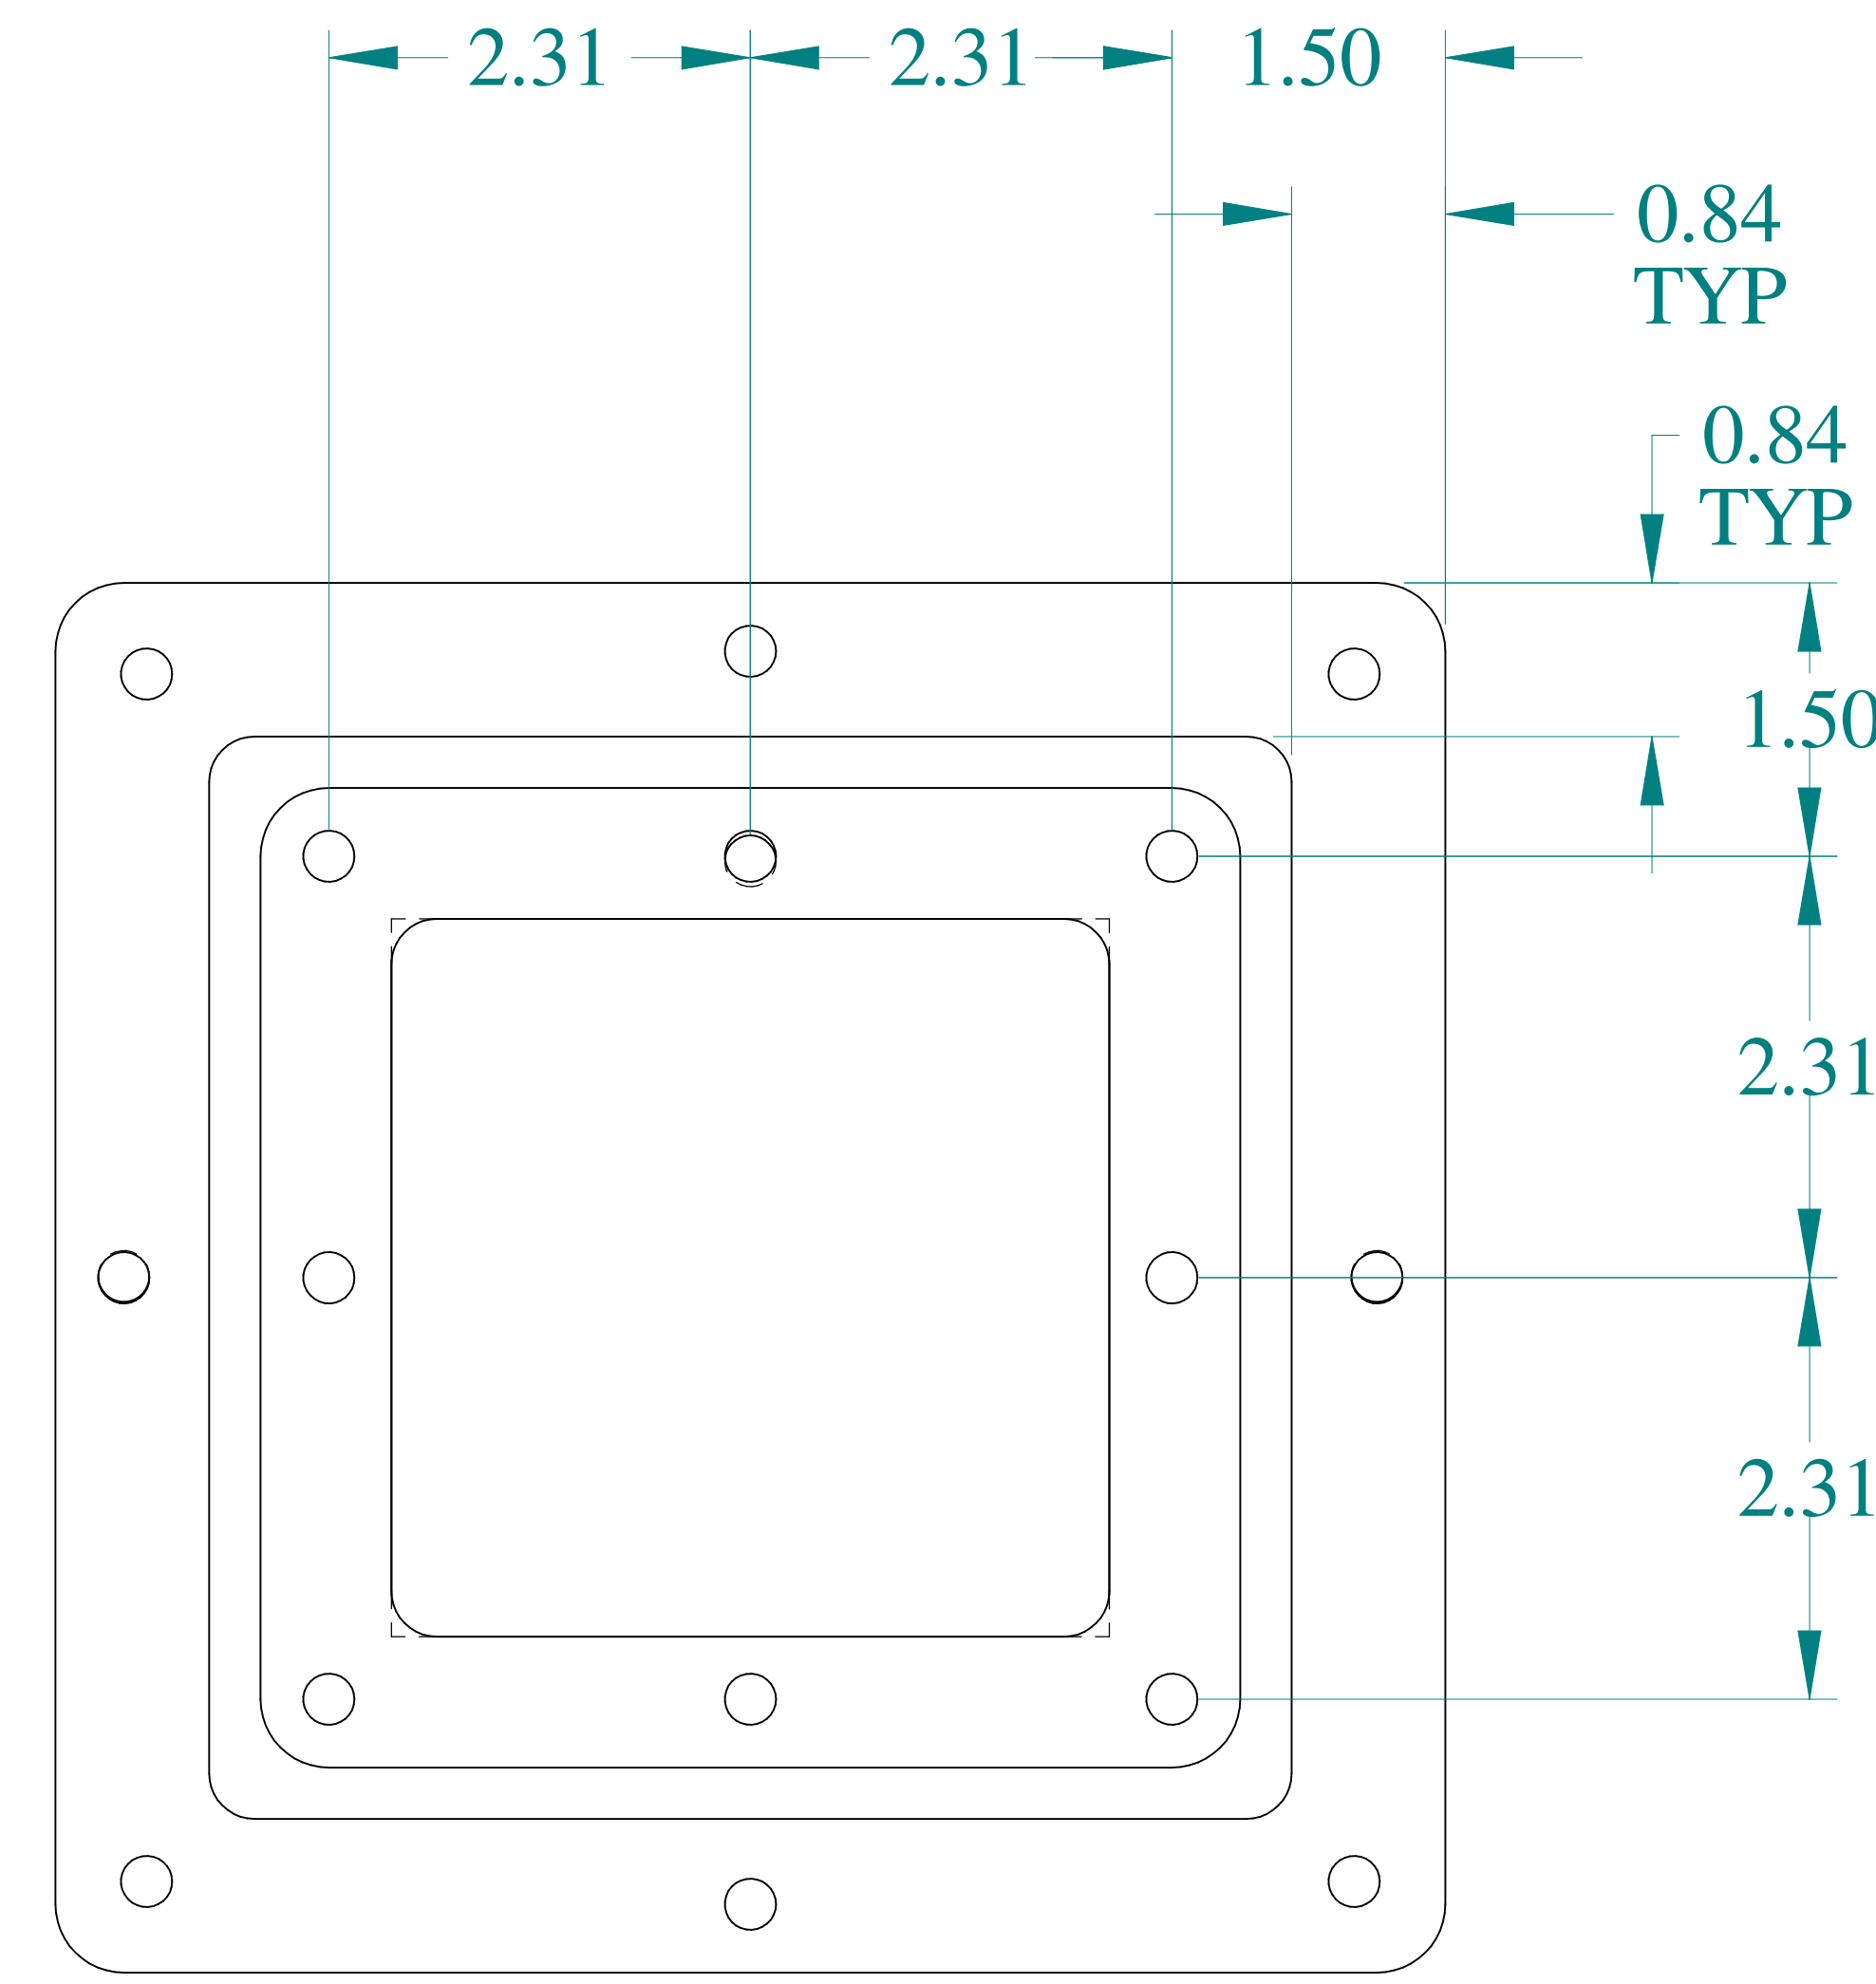

TOP VIEW

ISOMETRIC VIEWS

BACK VIEW

SIDE VIEW

FRONT VIEW

SIDE VIEW

BOTTOM VIEW

**HAMMOND  
MANUFACTURING®**  
www.hammondmfg.com

Data subject to change without notice.

Part # : 1487DRCSS | Date : Mar. 23, 2019

Link: [www.hamfmfg.com/1487DRCSS](http://www.hamfmfg.com/1487DRCSS)