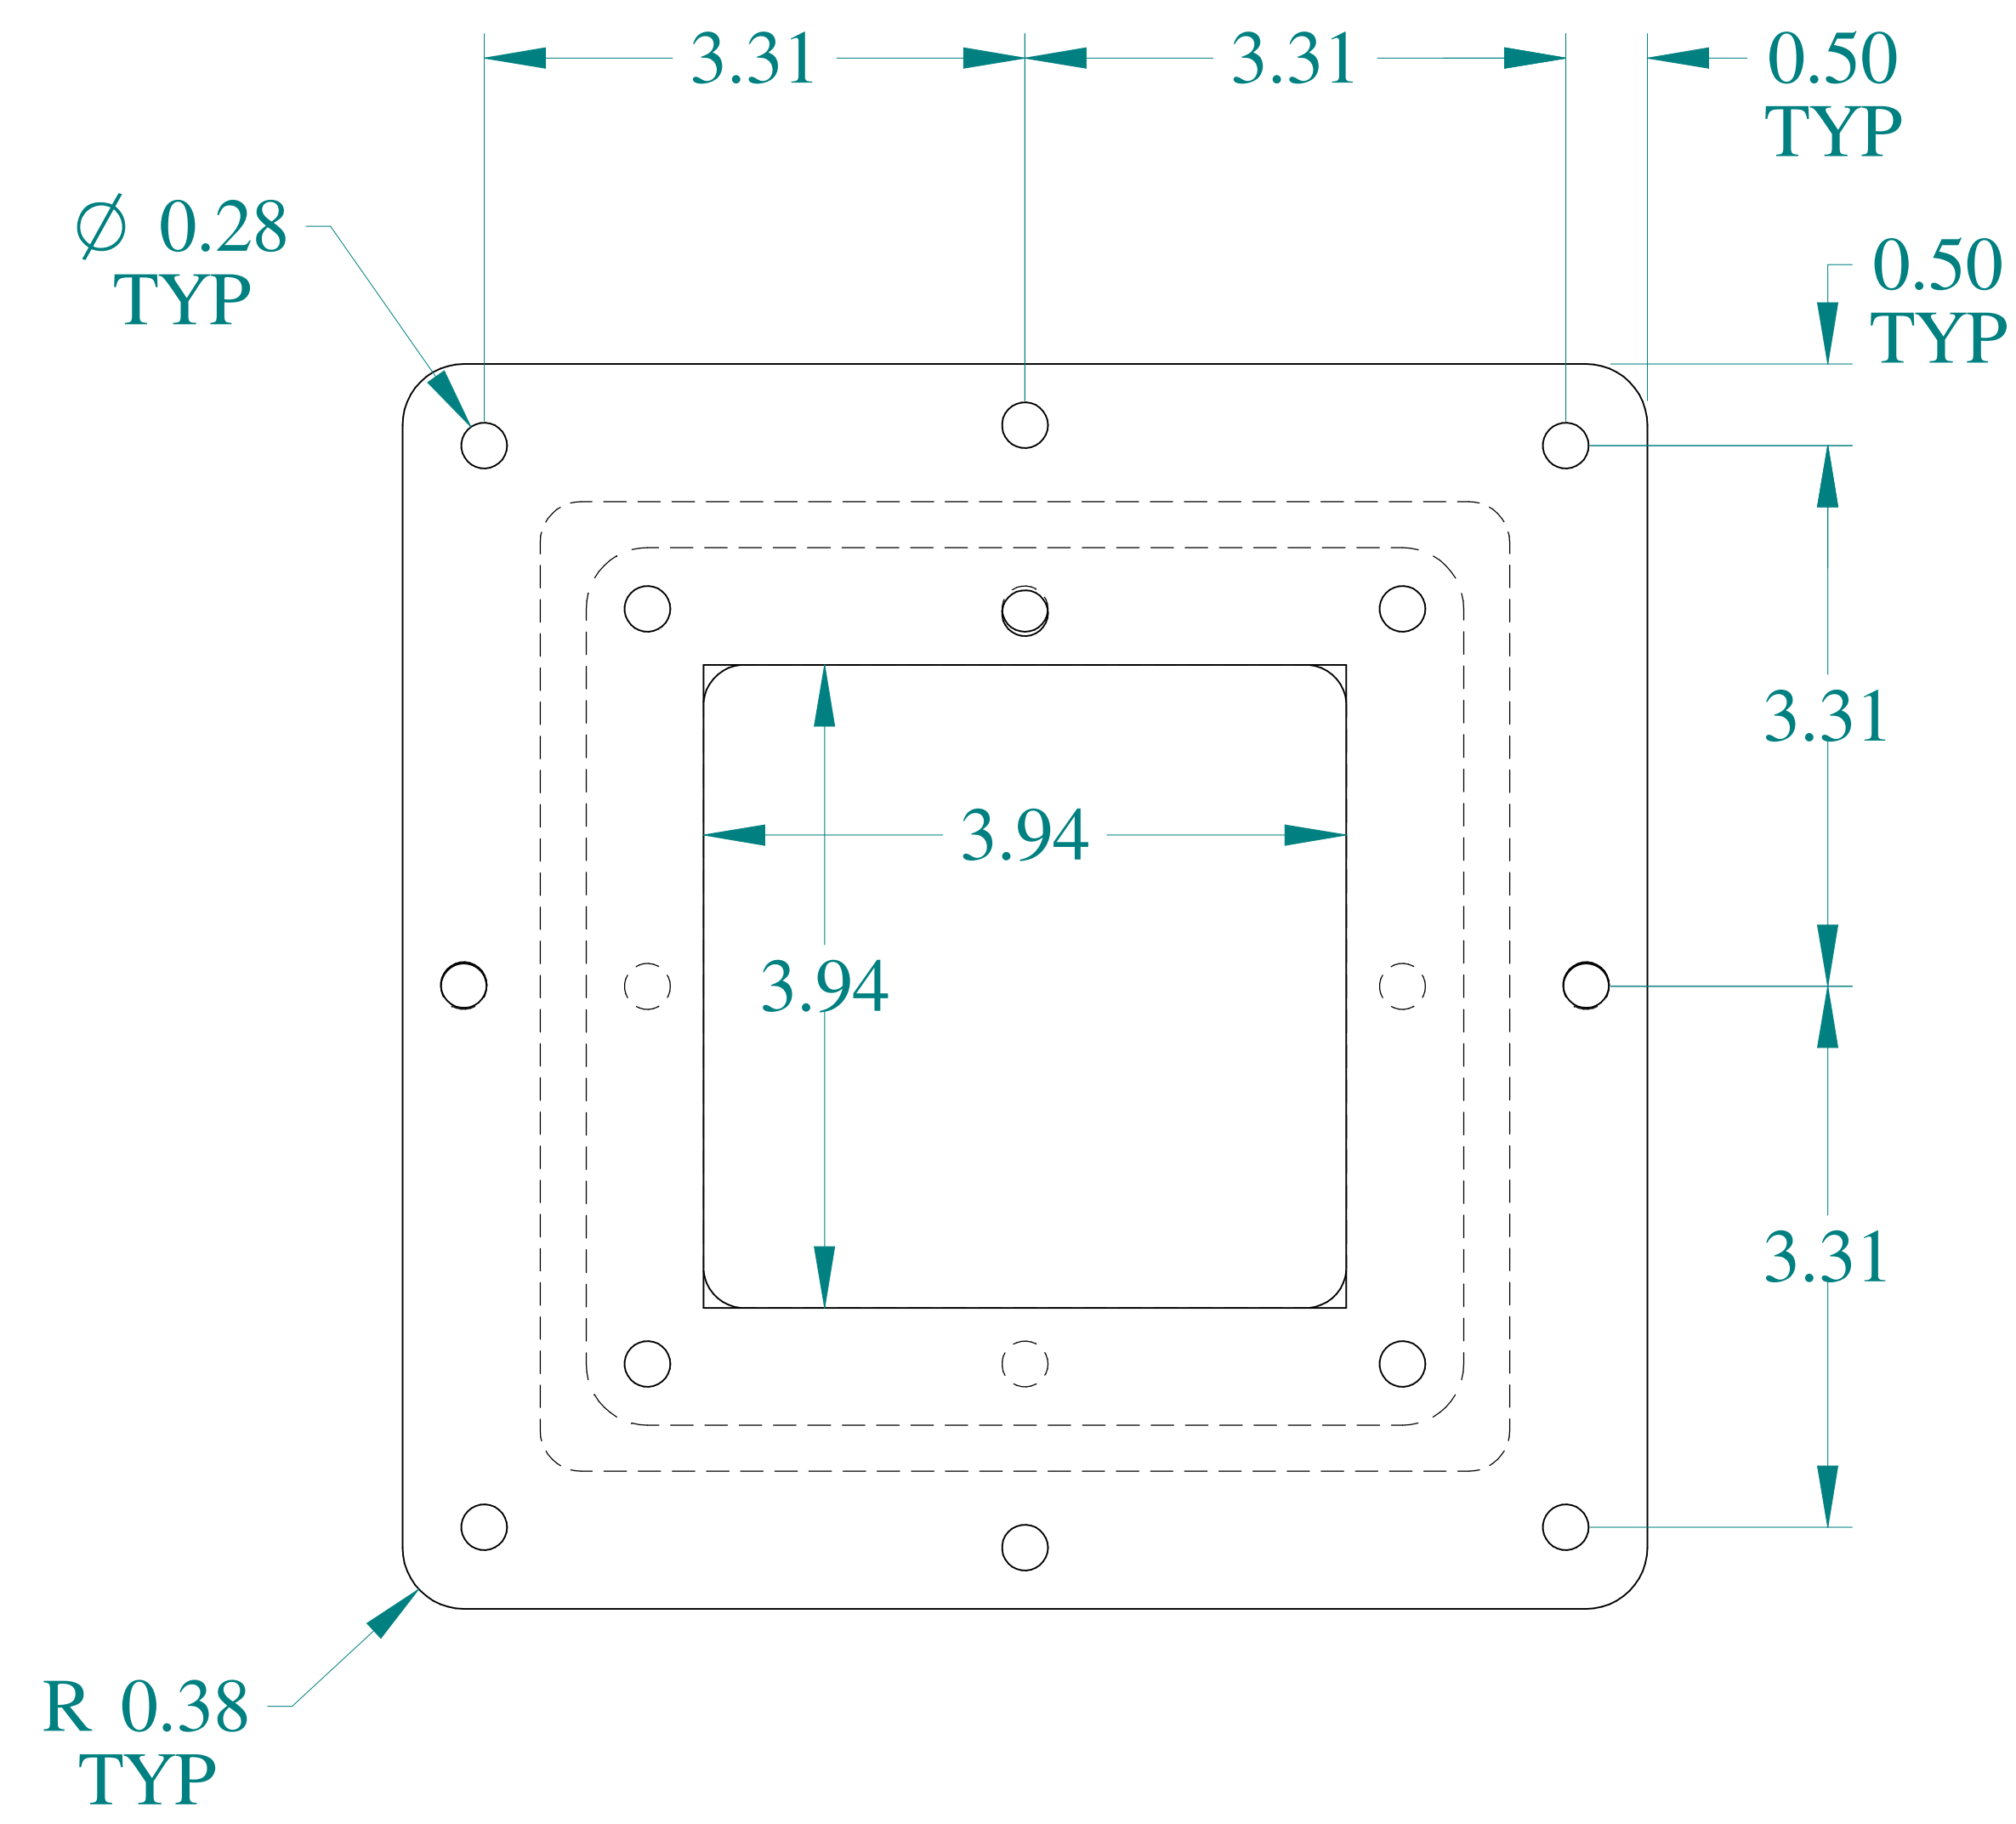

TOP VIEW

ISOMETRIC VIEWS

BACK VIEW

SIDE VIEW

FRONT VIEW

SIDE VIEW

BOTTOM VIEW

**HAMMOND  
MANUFACTURING®**  
www.hammondmfg.com

Data subject to change without notice.

Part # : 1487DRCSS | Date : Mar. 23, 2019

Link: [www.hamfmfg.com/1487DRCSS](http://www.hamfmfg.com/1487DRCSS)