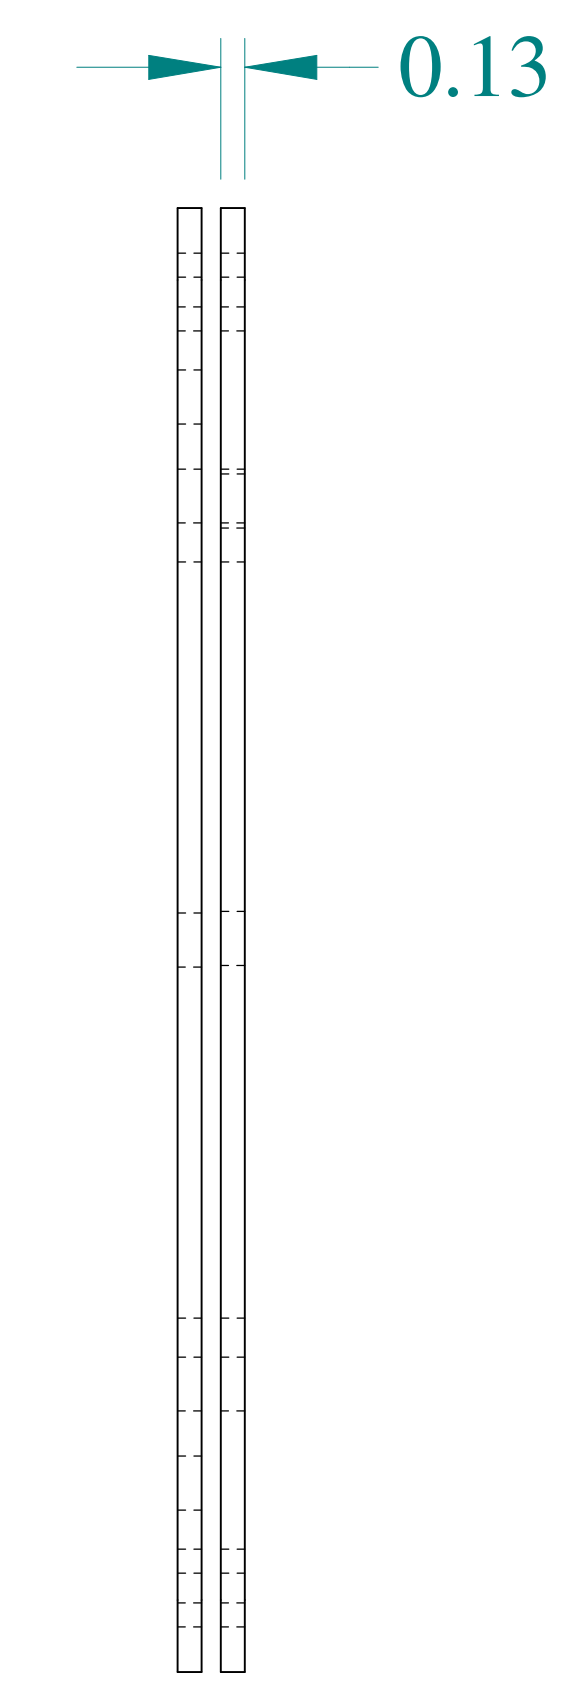

TOP VIEW

ISOMETRIC VIEWS

BACK VIEW

SIDE VIEW

FRONT VIEW

SIDE VIEW

BOTTOM VIEW

**HAMMOND  
MANUFACTURING®**  
www.hammondmfg.com

Data subject to change without notice.

Part # : 1487DRCSS | Date : Mar. 23, 2019

Link: [www.hamfmfg.com/1487DRCSS](http://www.hamfmfg.com/1487DRCSS)