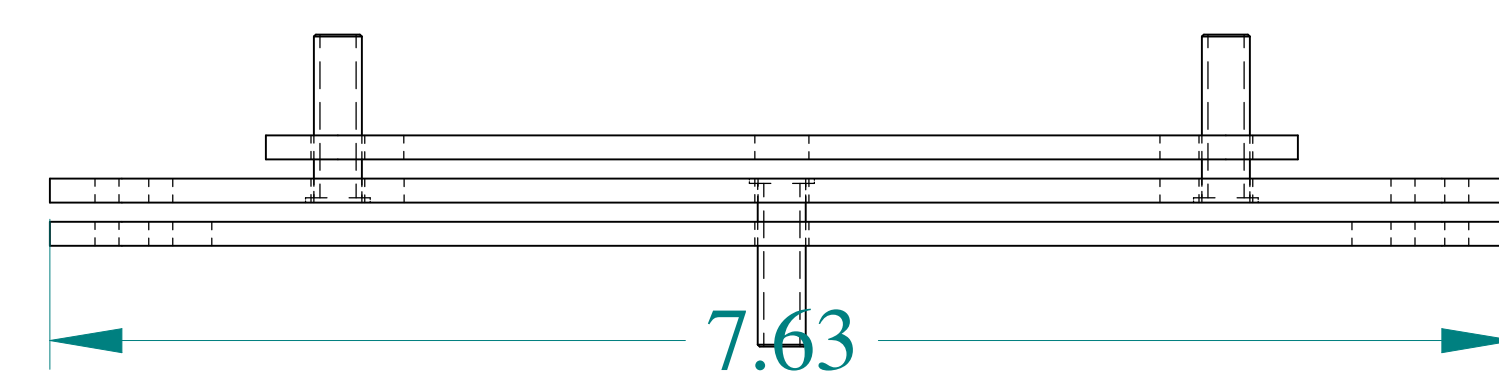

TOP VIEW

ISOMETRIC VIEWS

BACK VIEW

SIDE VIEW

FRONT VIEW

PEM - FH-0420-12, ZI  
INSTALLED TYP

SIDE VIEW

BOTTOM VIEW

Data subject to change without notice.

Part # : 1487DRESS Date : Mar. 23, 2019

Link: [www.hamdmfg.com/1487DRESS](http://www.hamdmfg.com/1487DRESS)