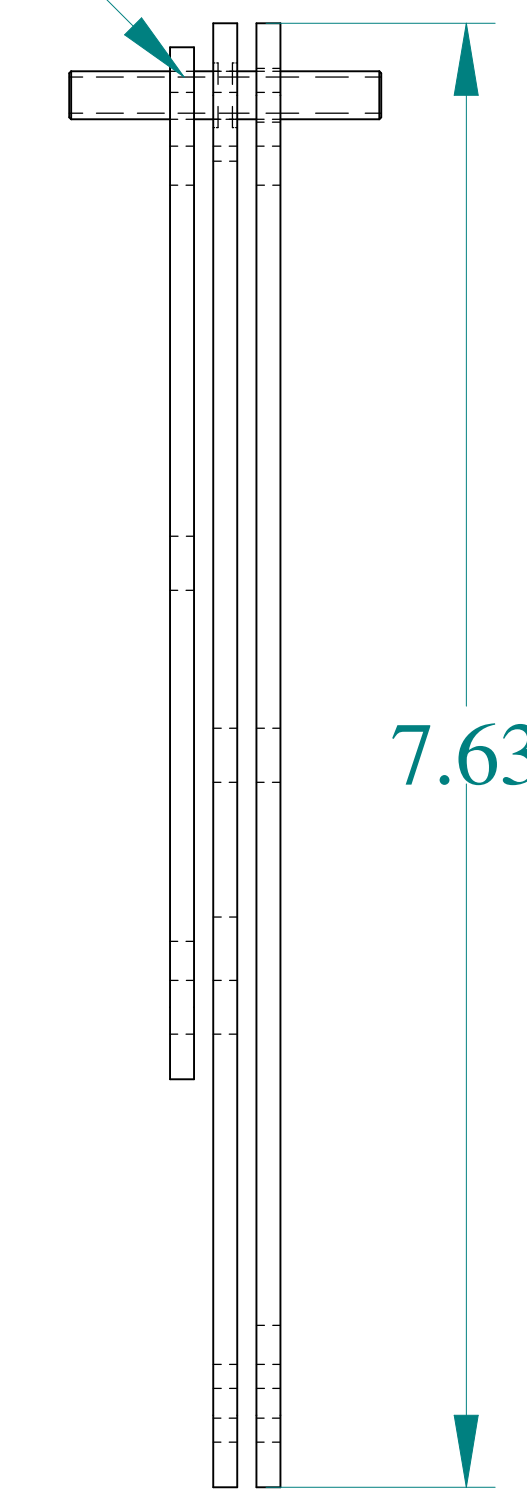

TOP VIEW

ISOMETRIC VIEWS

BACK VIEW

SIDE VIEW

FRONT VIEW

PEM - FH-0420-12, ZI  
INSTALLED TYP

SIDE VIEW

BOTTOM VIEW

Data subject to change without notice.

Part # : 1487DRESS Date : Mar. 23, 2019

Link: [www.hamdmfg.com/1487DRESS](http://www.hamdmfg.com/1487DRESS)