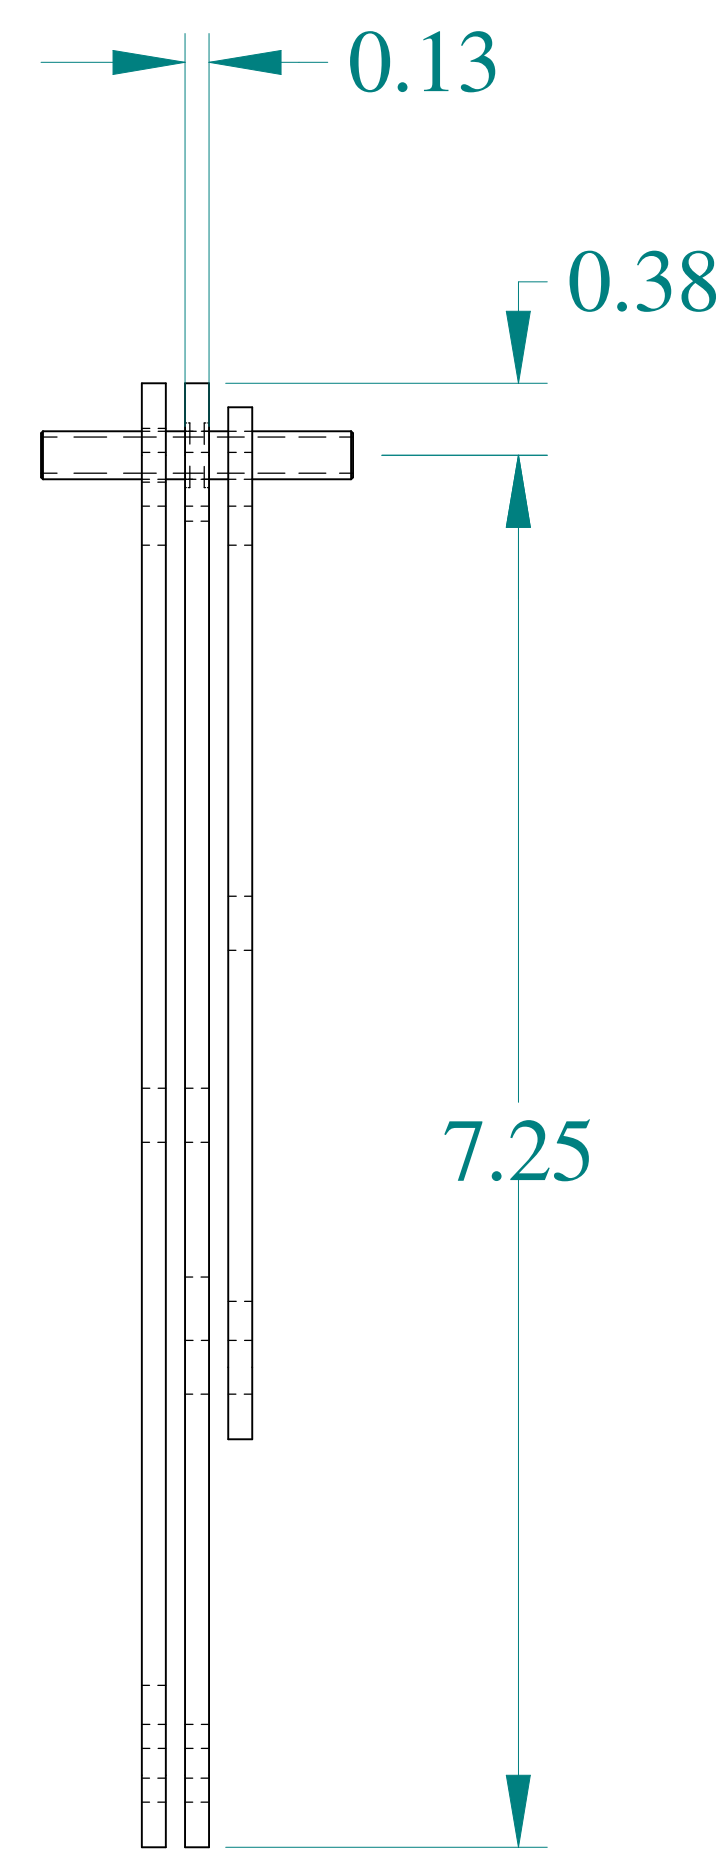

TOP VIEW

ISOMETRIC VIEWS

BACK VIEW

SIDE VIEW

FRONT VIEW

PEM - FH-0420-12, ZI  
INSTALLED TYP

SIDE VIEW

BOTTOM VIEW

Data subject to change without notice.

Part # : 1487DRESS Date : Mar. 23, 2019

Link: [www.hamdmfg.com/1487DRESS](http://www.hamdmfg.com/1487DRESS)