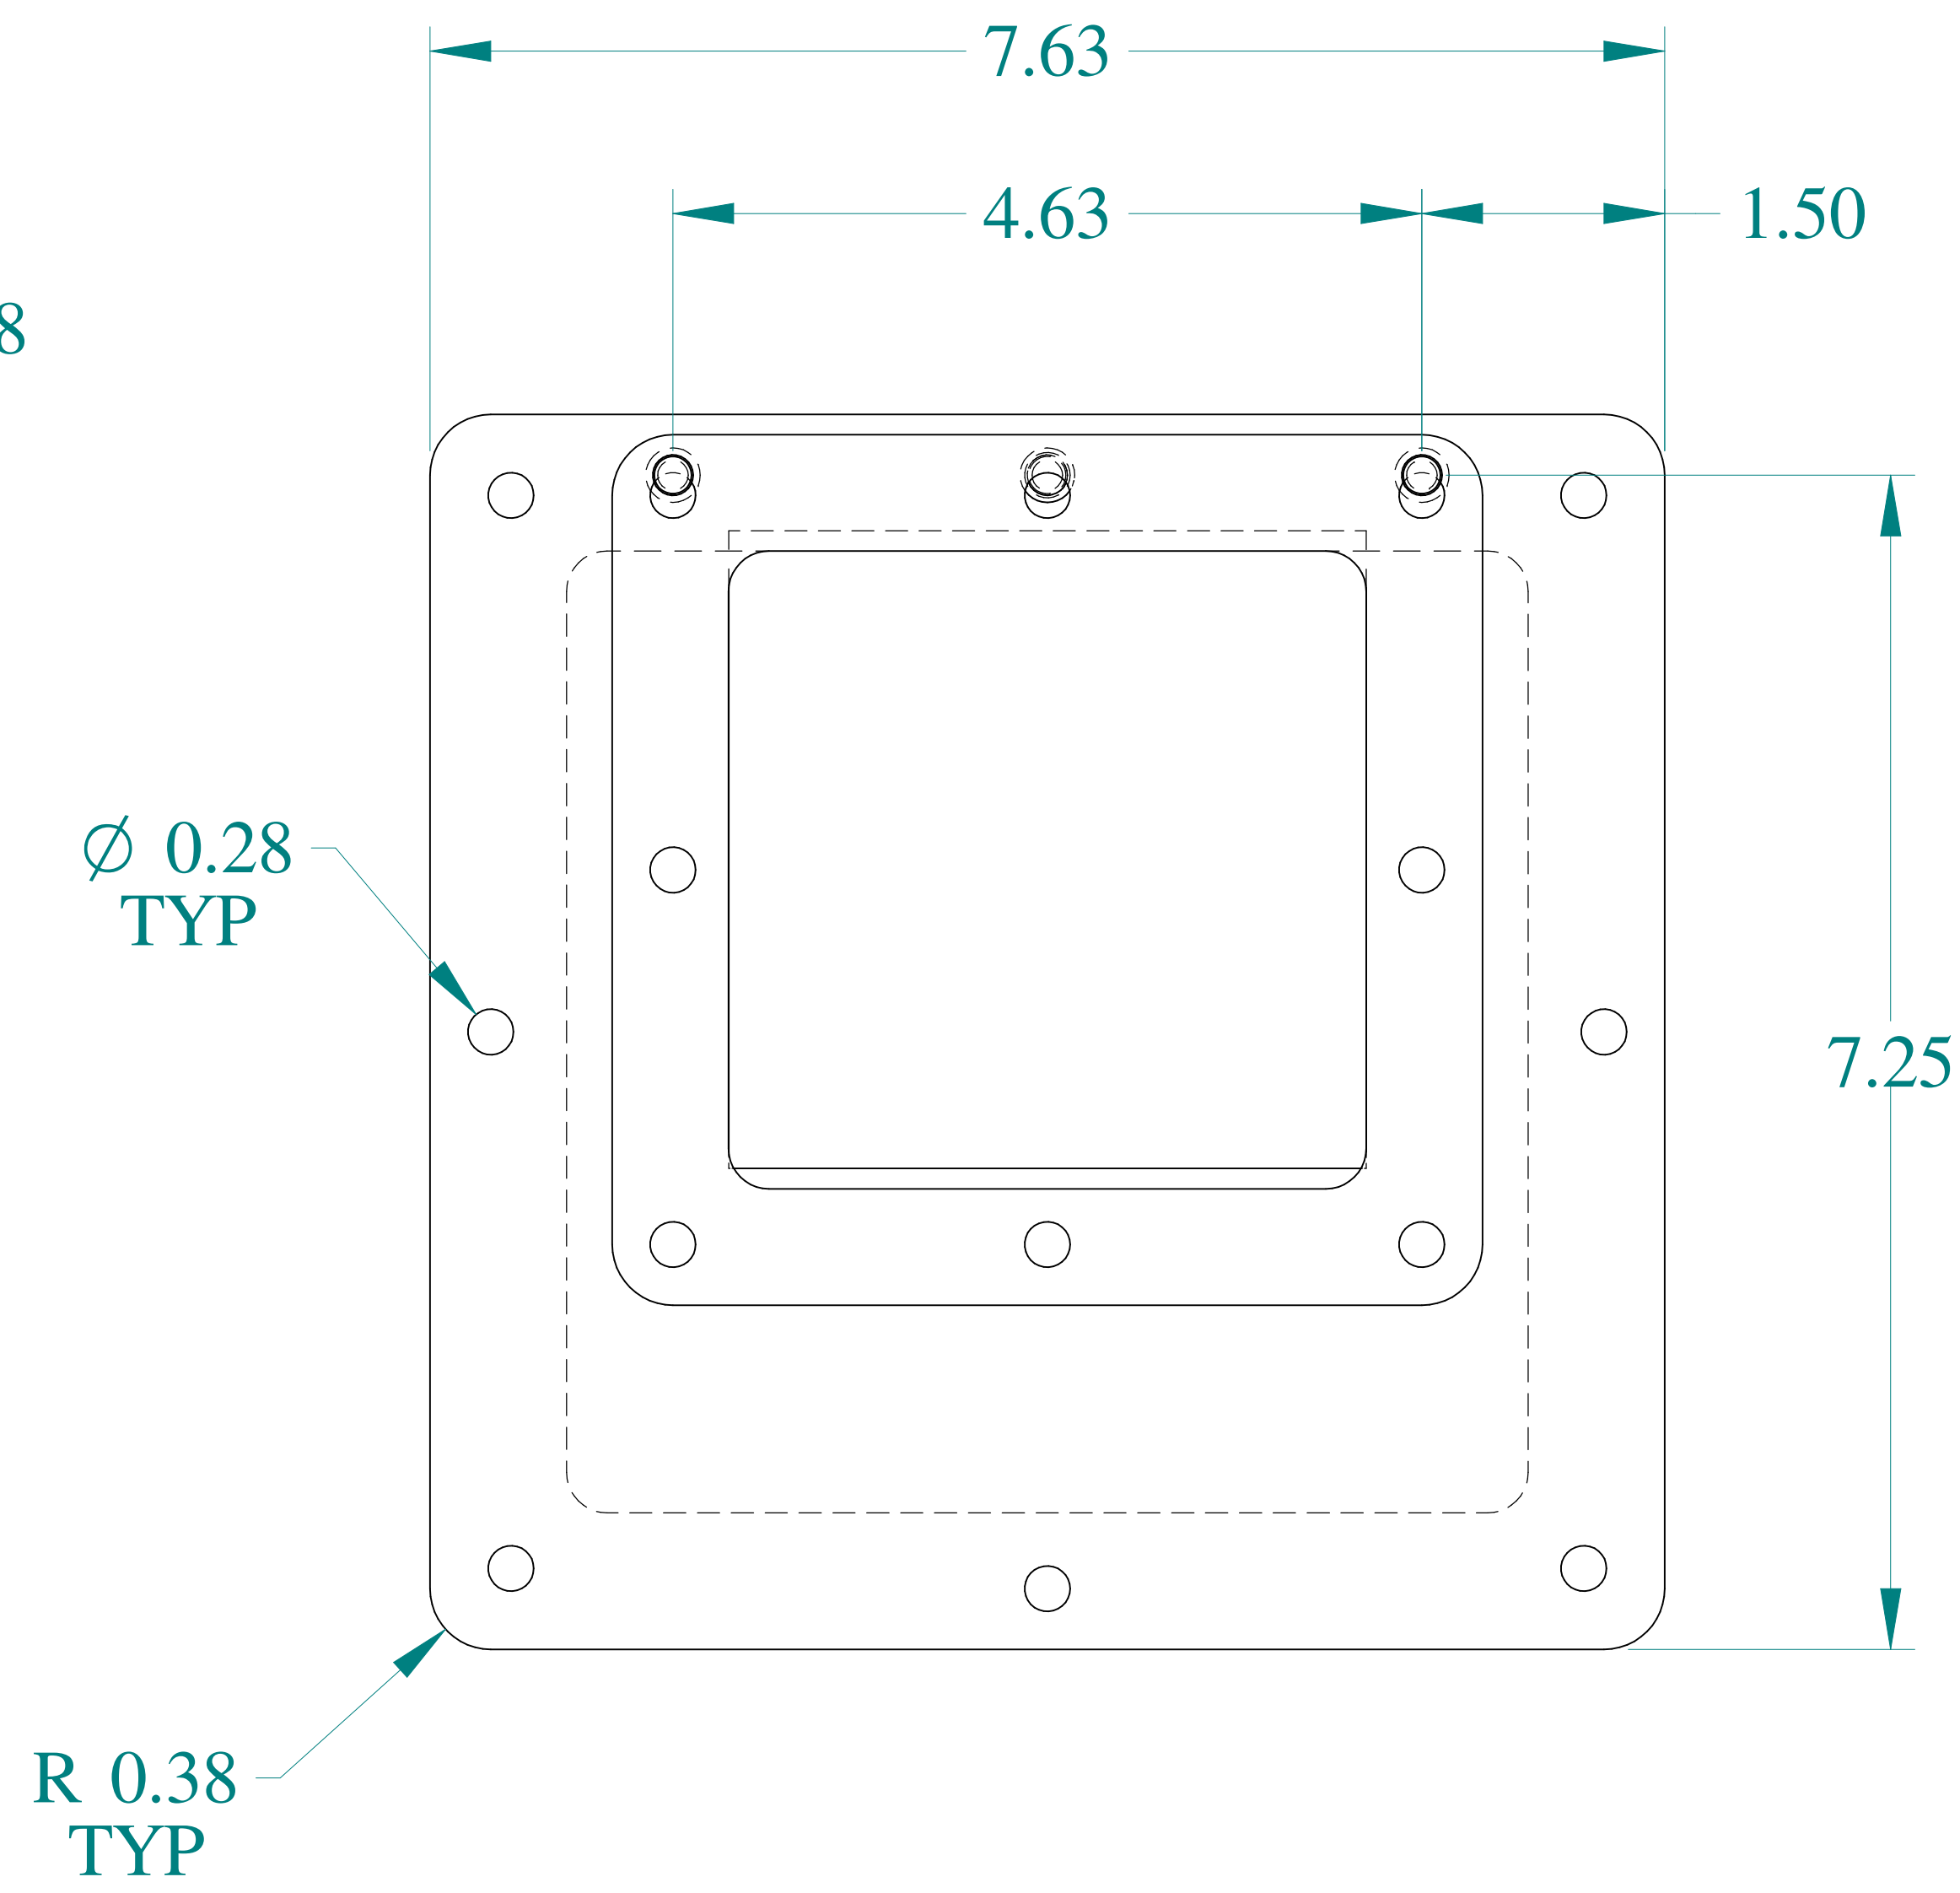

TOP VIEW

ISOMETRIC VIEWS

BACK VIEW

SIDE VIEW

FRONT VIEW

PEM - FH-0420-12, ZI  
INSTALLED TYP

SIDE VIEW

BOTTOM VIEW

Data subject to change without notice.

Part # : 1487DRESS Date : Mar. 23, 2019

Link: [www.hamdmfg.com/1487DRESS](http://www.hamdmfg.com/1487DRESS)