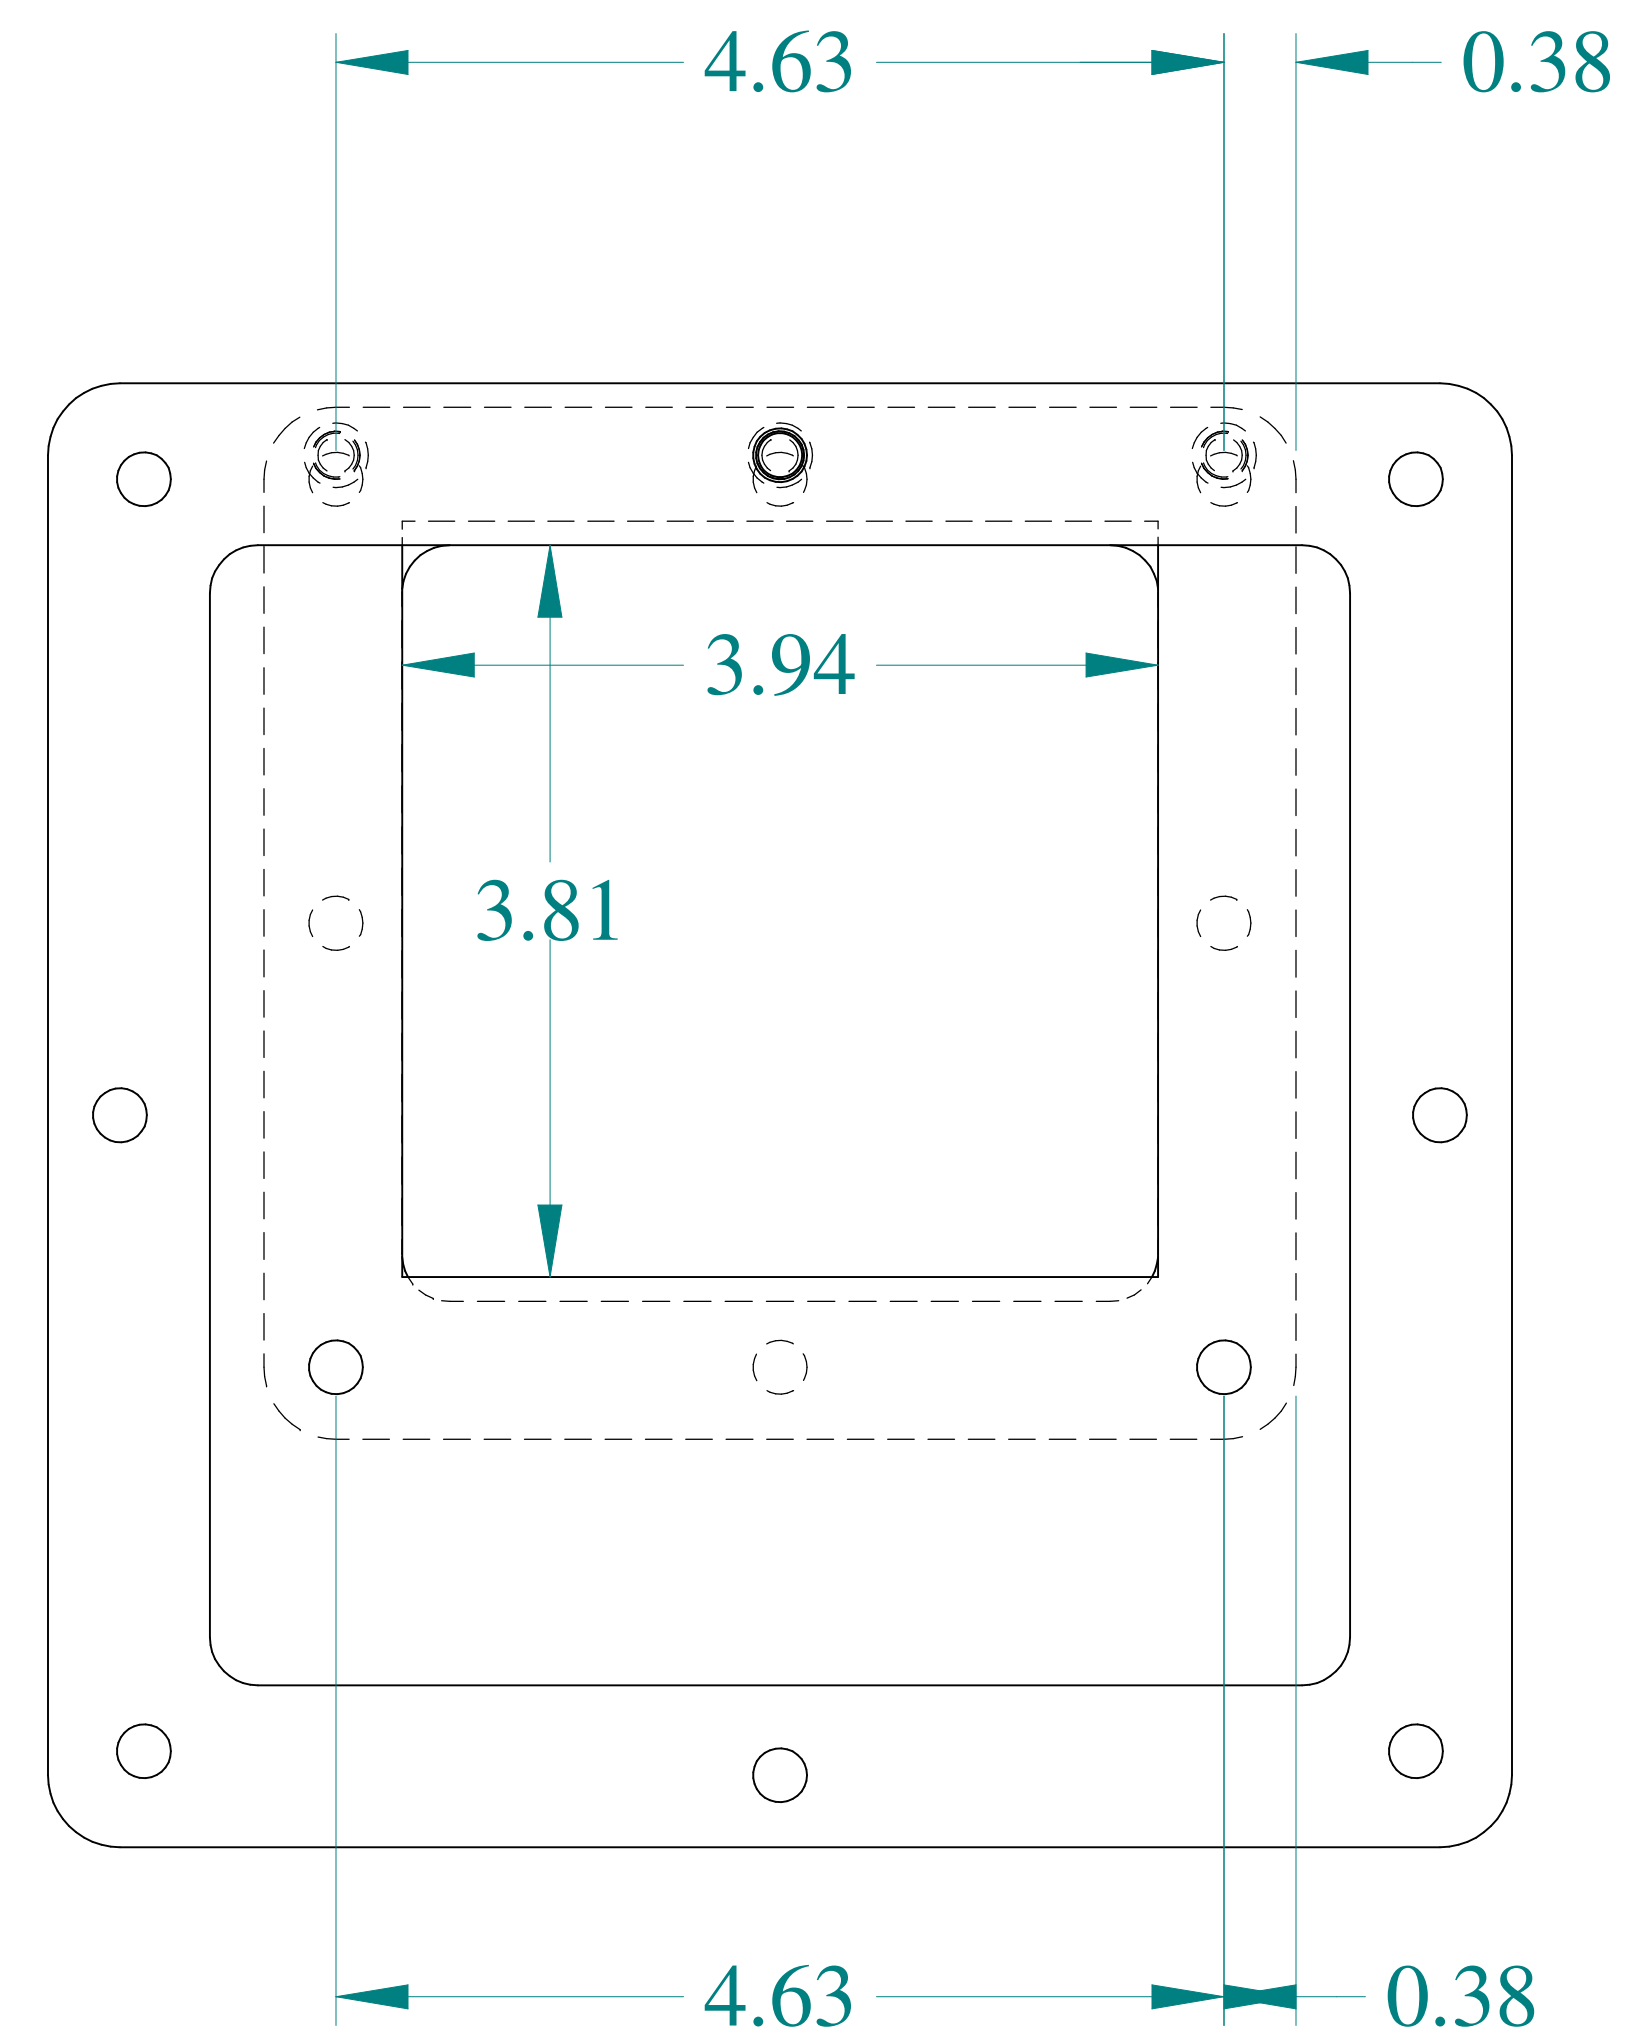

TOP VIEW

ISOMETRIC VIEWS

BACK VIEW

SIDE VIEW

FRONT VIEW

PEM - FH-0420-12, ZI  
INSTALLED TYP

SIDE VIEW

BOTTOM VIEW

Data subject to change without notice.

Part # : 1487DRESS Date : Mar. 23, 2019

Link: [www.hamdmfg.com/1487DRESS](http://www.hamdmfg.com/1487DRESS)