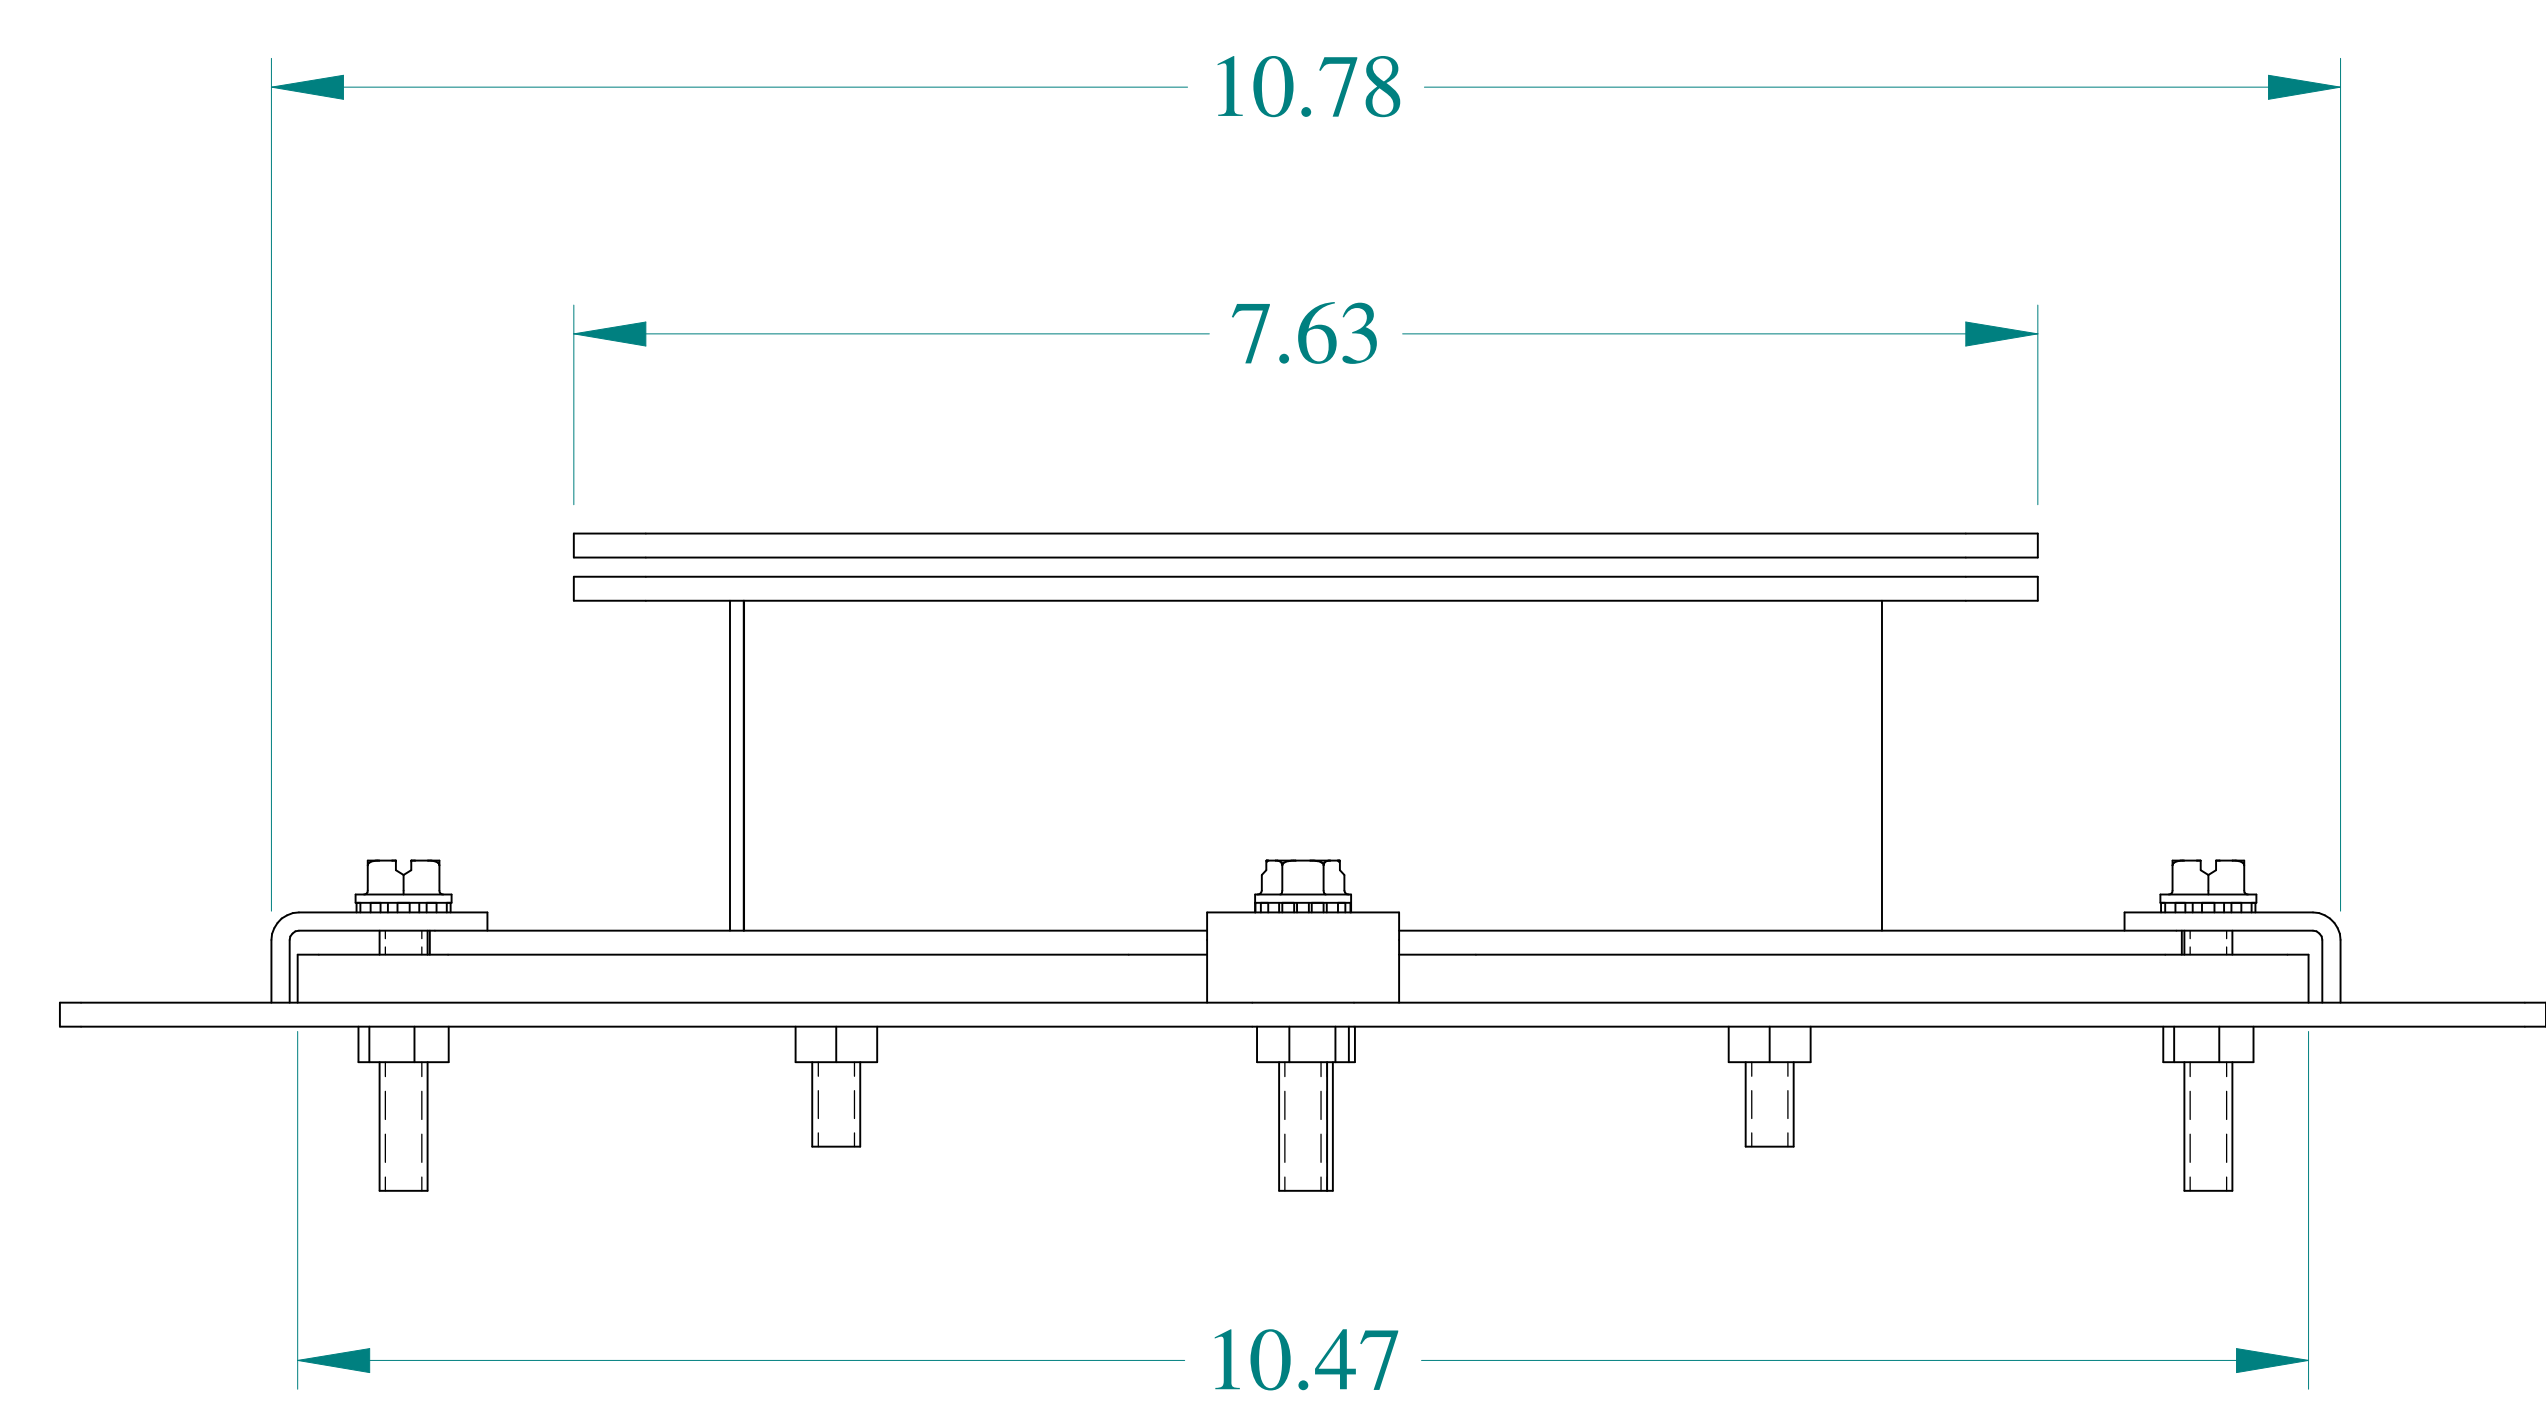

TOP VIEW

ISOMETRIC VIEWS

SIDE VIEW

FRONT VIEW

SIDE VIEW

BACK VIEW

BOTTOM VIEW

Data subject to change without notice.

Part #: 1487DV2SS Date: Mar. 23, 2019

Link: www.hamfmfg.com/1487DV2SS