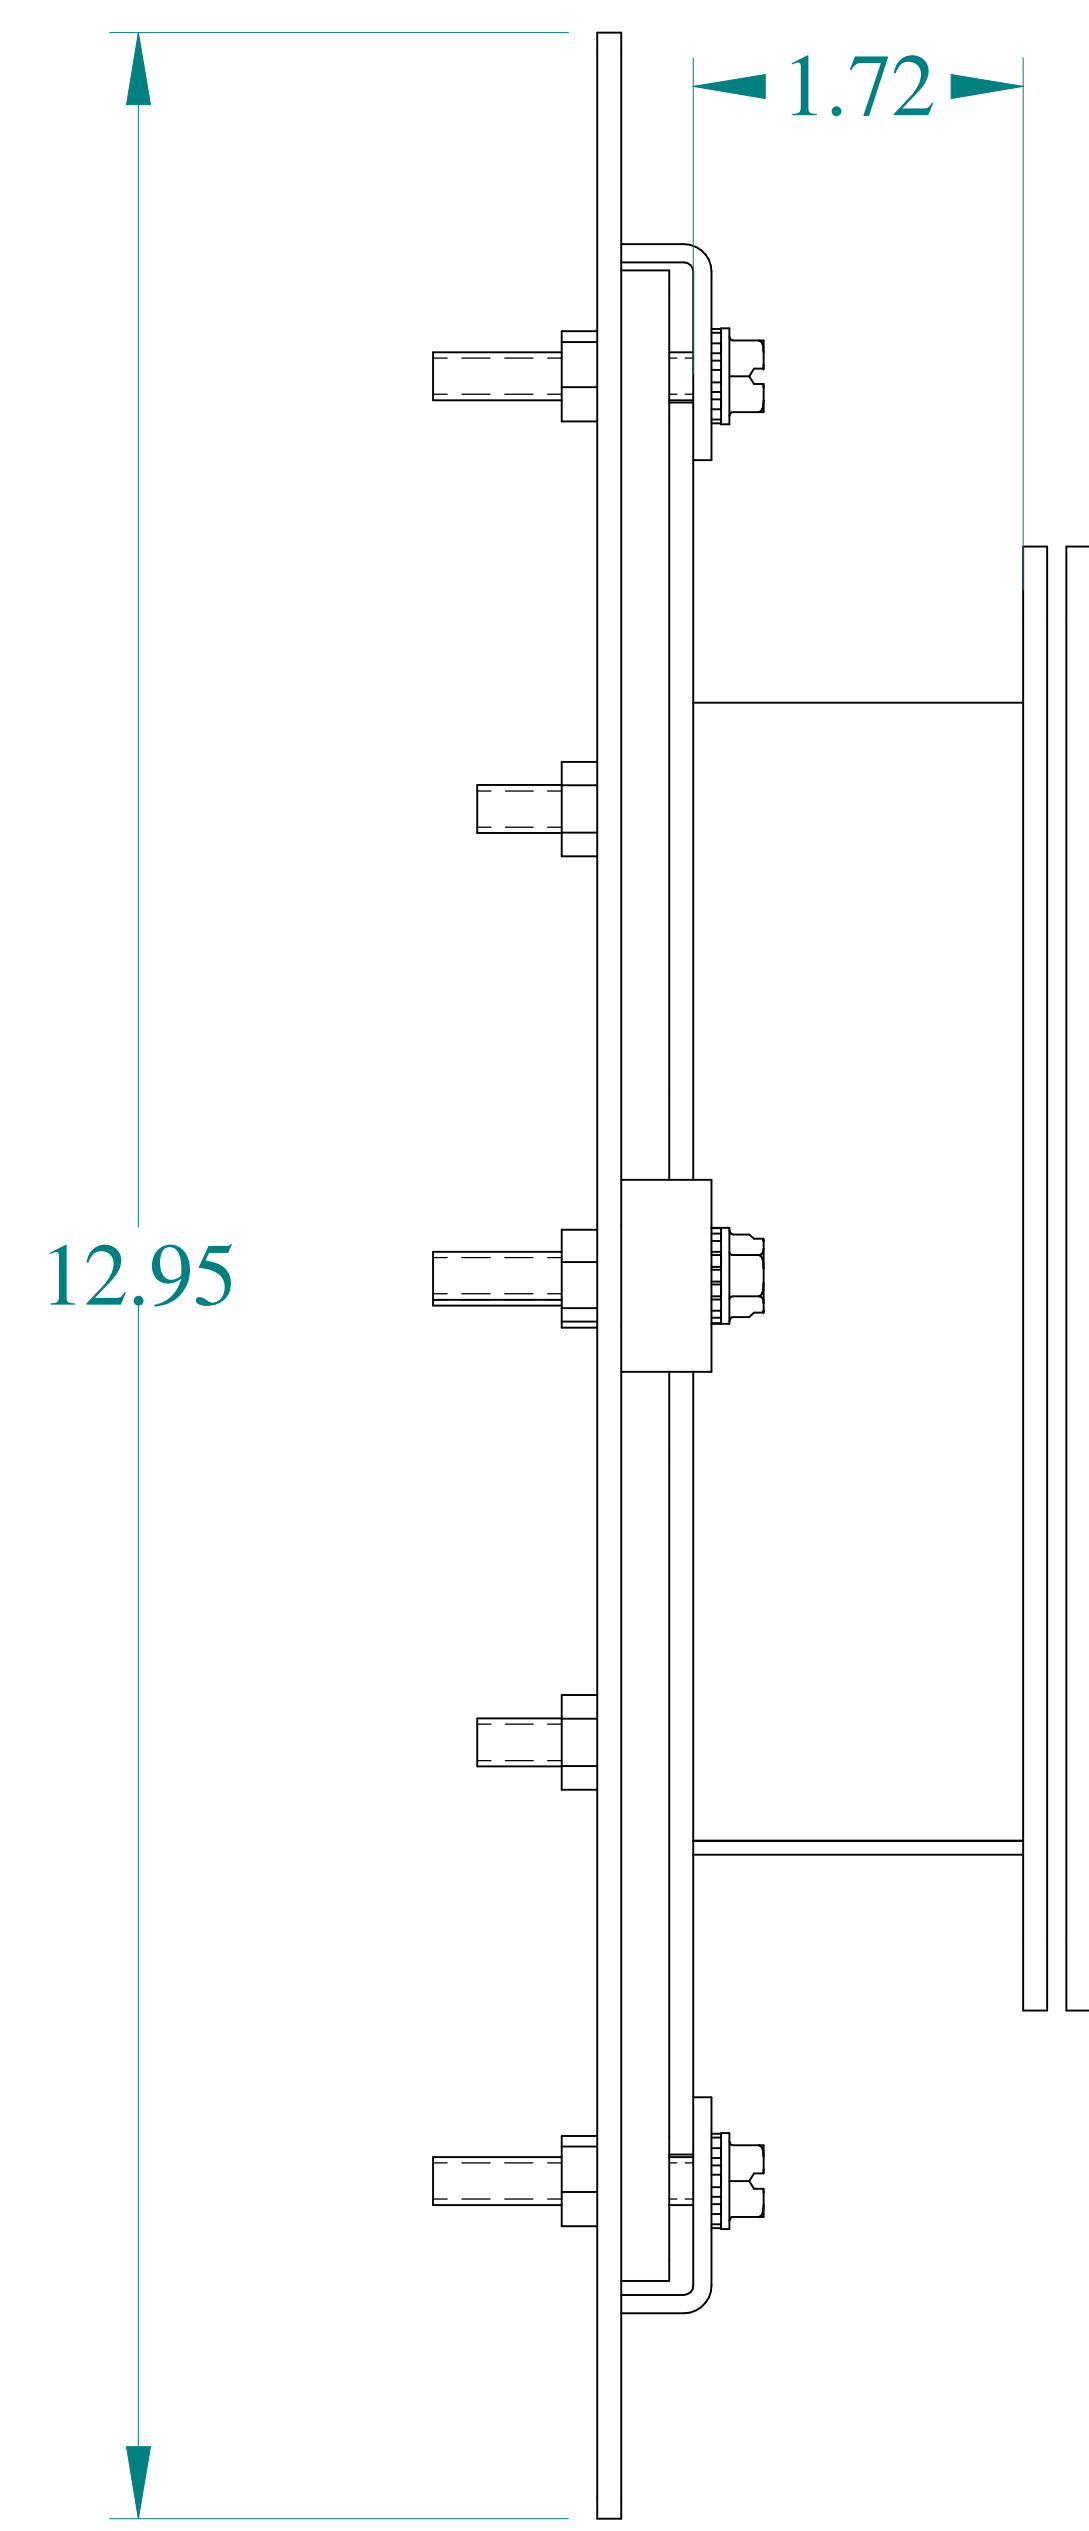

TOP VIEW

ISOMETRIC VIEWS

SIDE VIEW

FRONT VIEW

SIDE VIEW

BACK VIEW

BOTTOM VIEW

Data subject to change without notice.

Part #: 1487DV2SS Date: Mar. 23, 2019

Link: www.hamfmfg.com/1487DV2SS