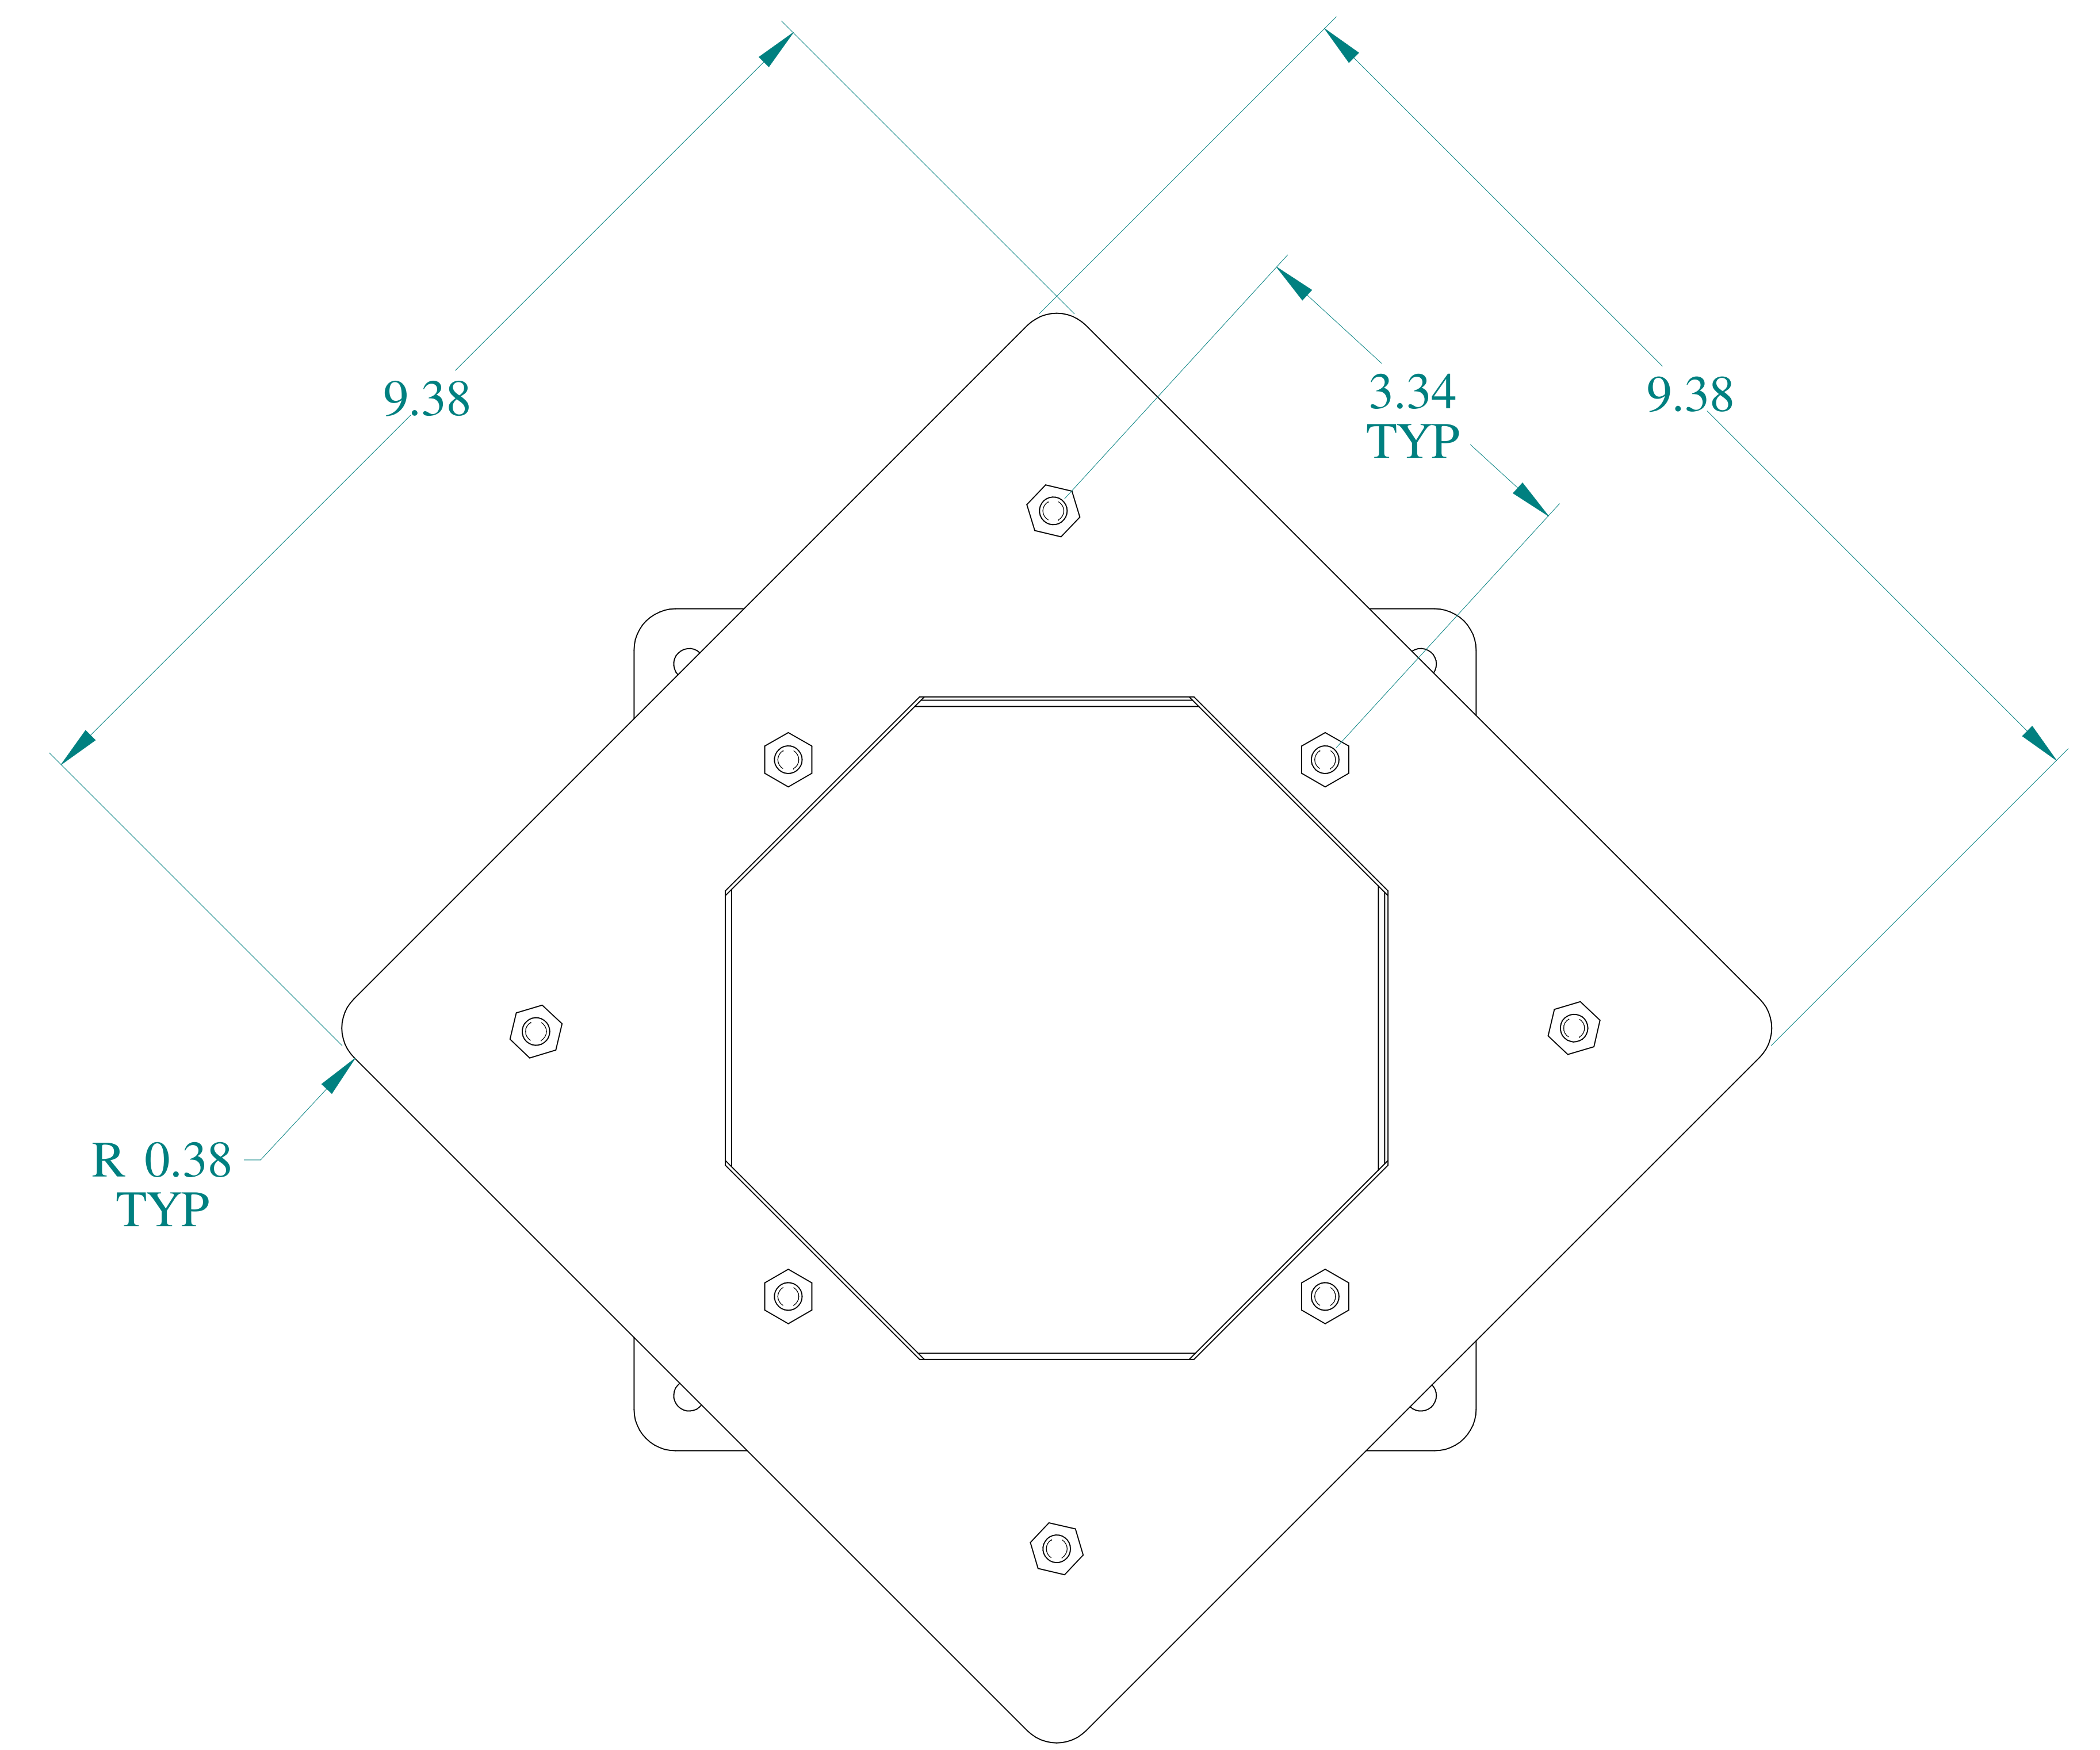

TOP VIEW

ISOMETRIC VIEWS

SIDE VIEW

FRONT VIEW

SIDE VIEW

BACK VIEW

BOTTOM VIEW

Data subject to change without notice.

Part #: 1487DV2SS Date: Mar. 23, 2019

Link: www.hamfmfg.com/1487DV2SS