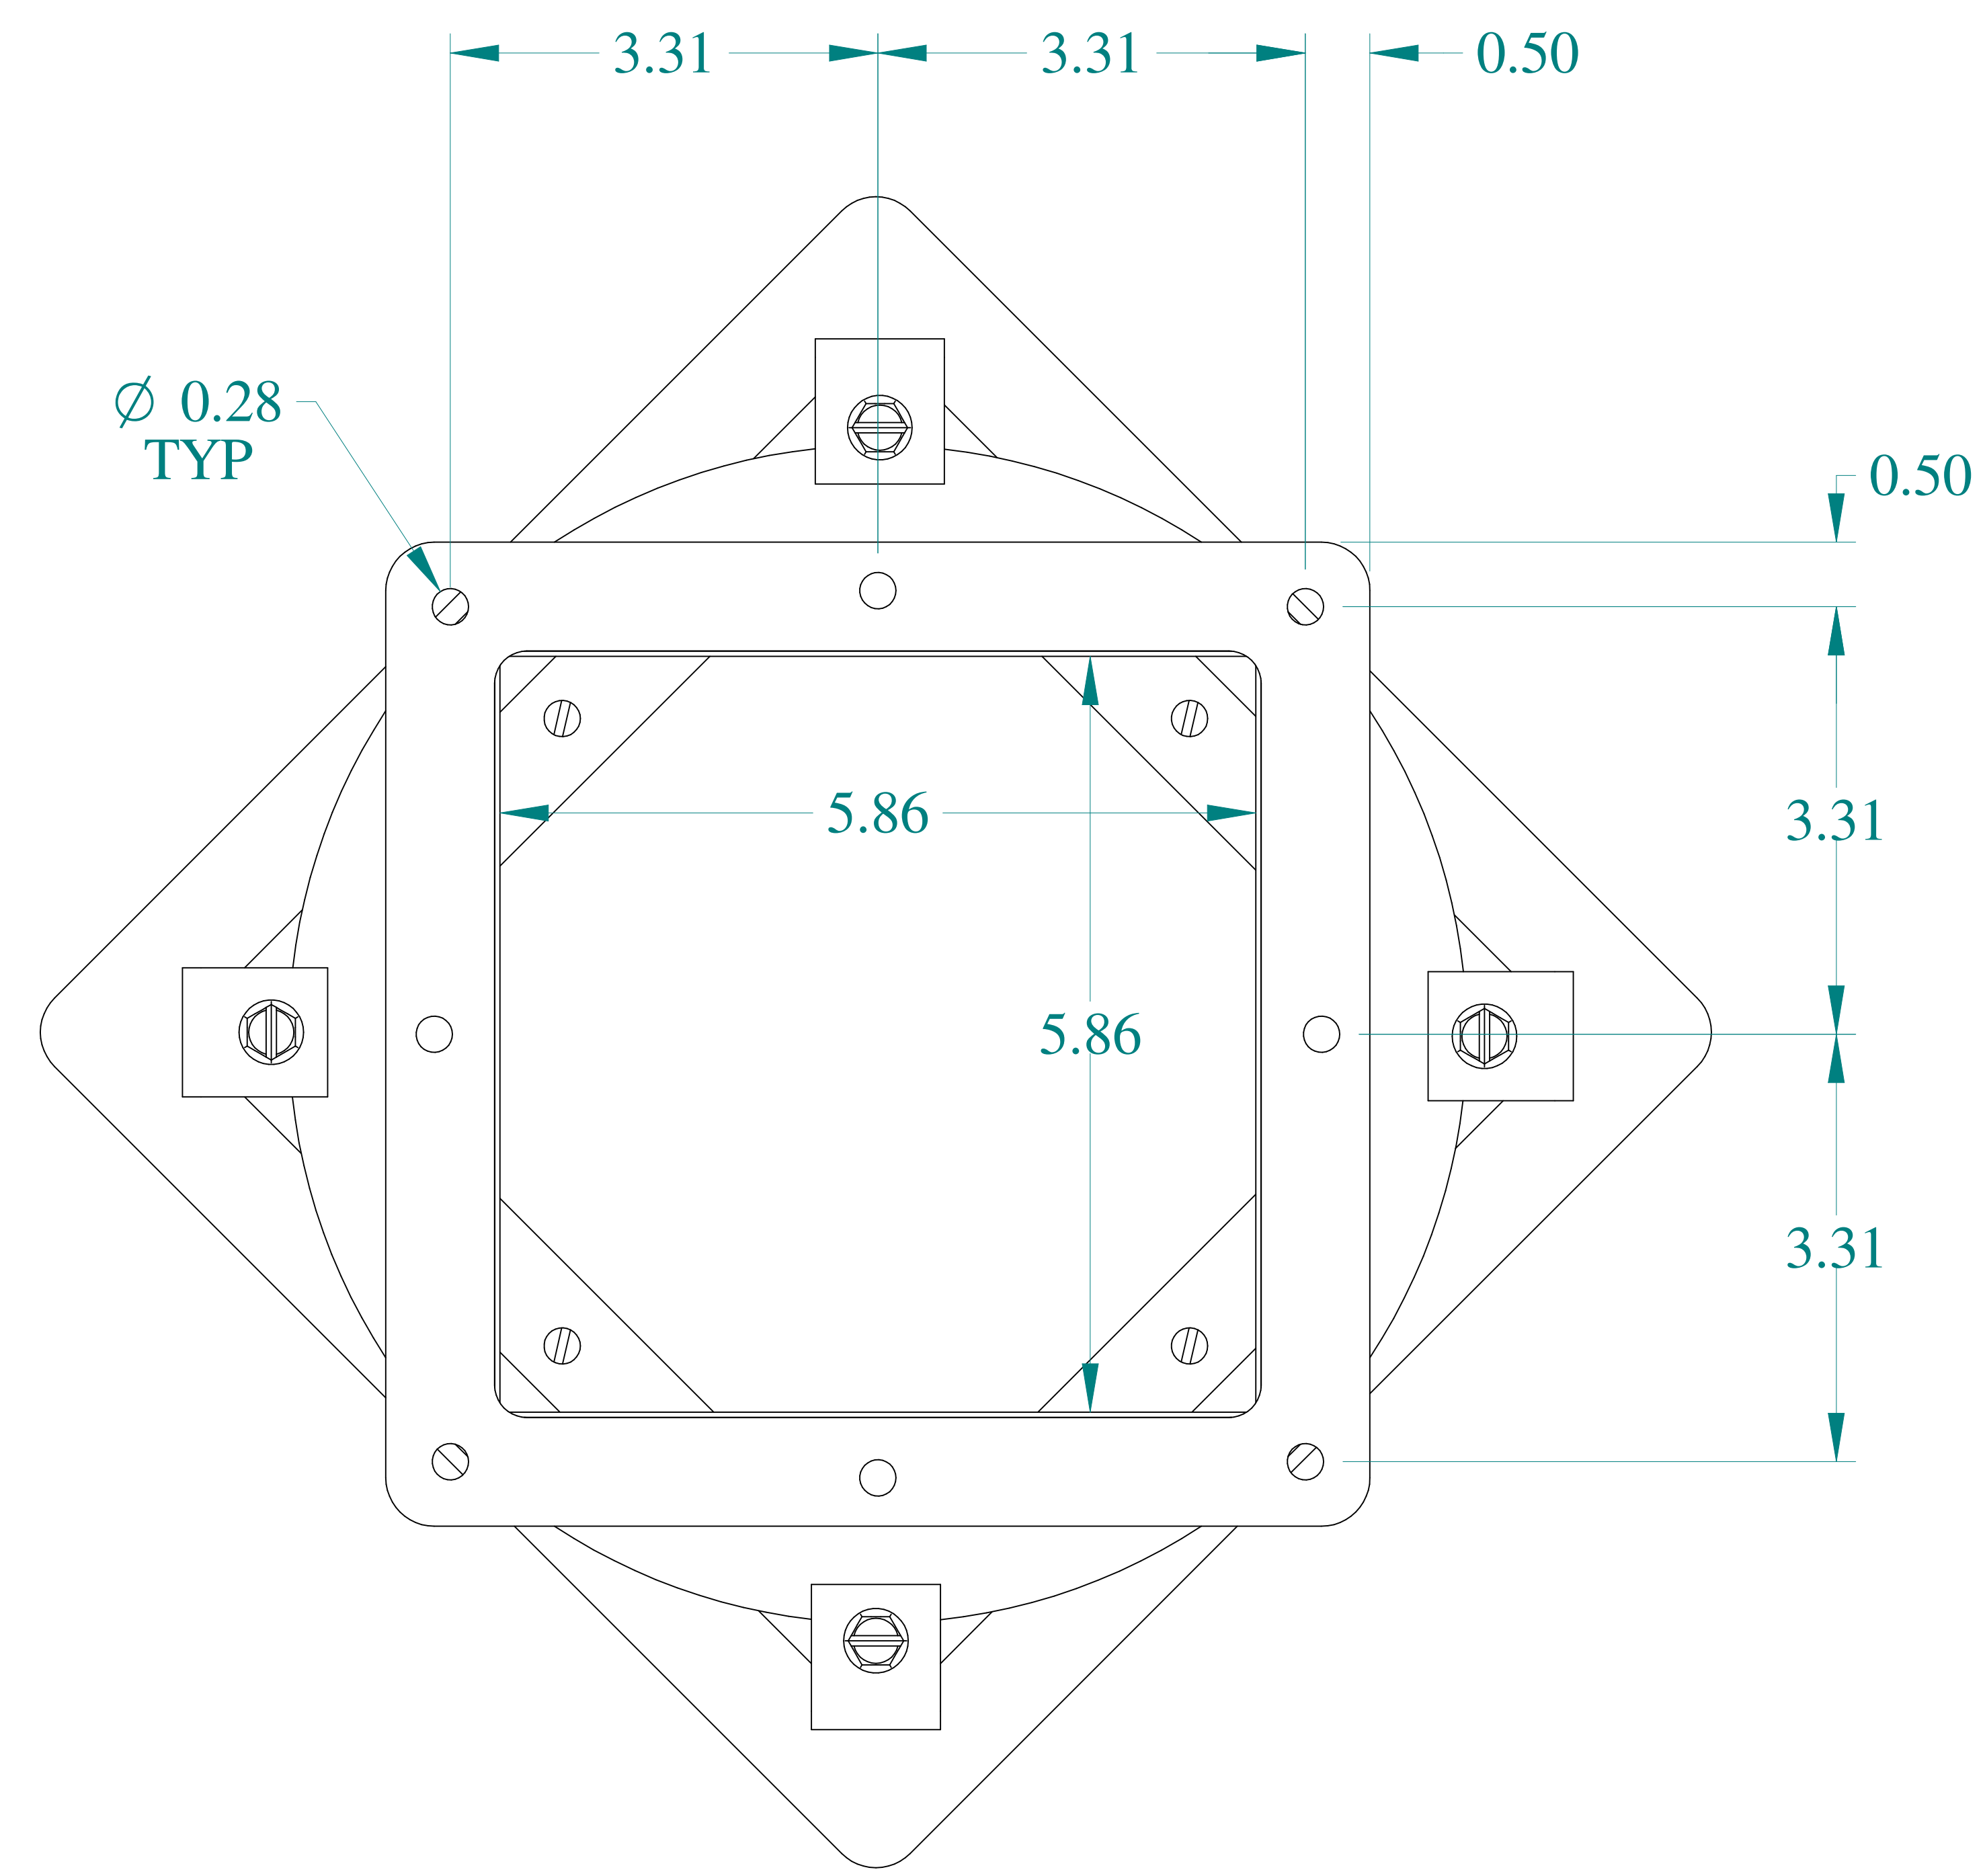

TOP VIEW

ISOMETRIC VIEWS

SIDE VIEW

FRONT VIEW

SIDE VIEW

BACK VIEW

BOTTOM VIEW

Data subject to change without notice.

Part #: 1487DV2SS Date: Mar. 23, 2019

Link: www.hamfmfg.com/1487DV2SS