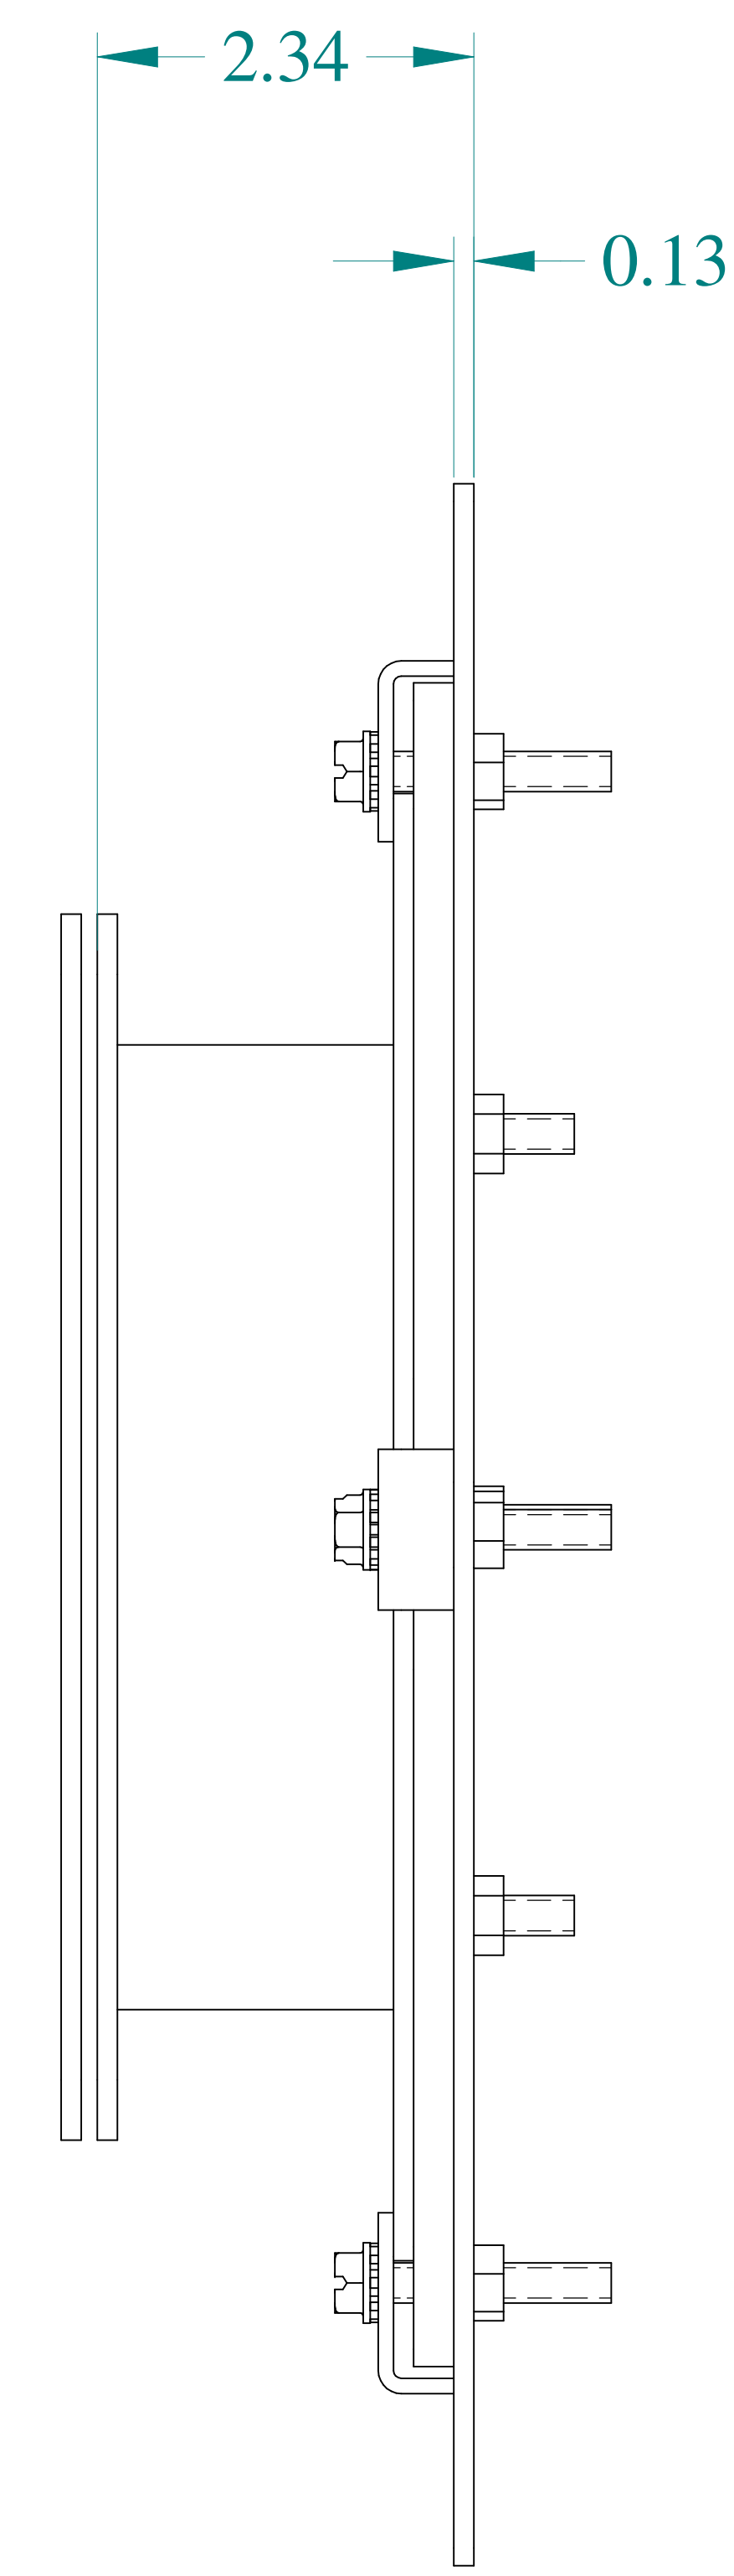

TOP VIEW

ISOMETRIC VIEWS

SIDE VIEW

FRONT VIEW

SIDE VIEW

BACK VIEW

BOTTOM VIEW

Data subject to change without notice.

Part #: 1487DV2SS Date: Mar. 23, 2019

Link: www.hamfmfg.com/1487DV2SS