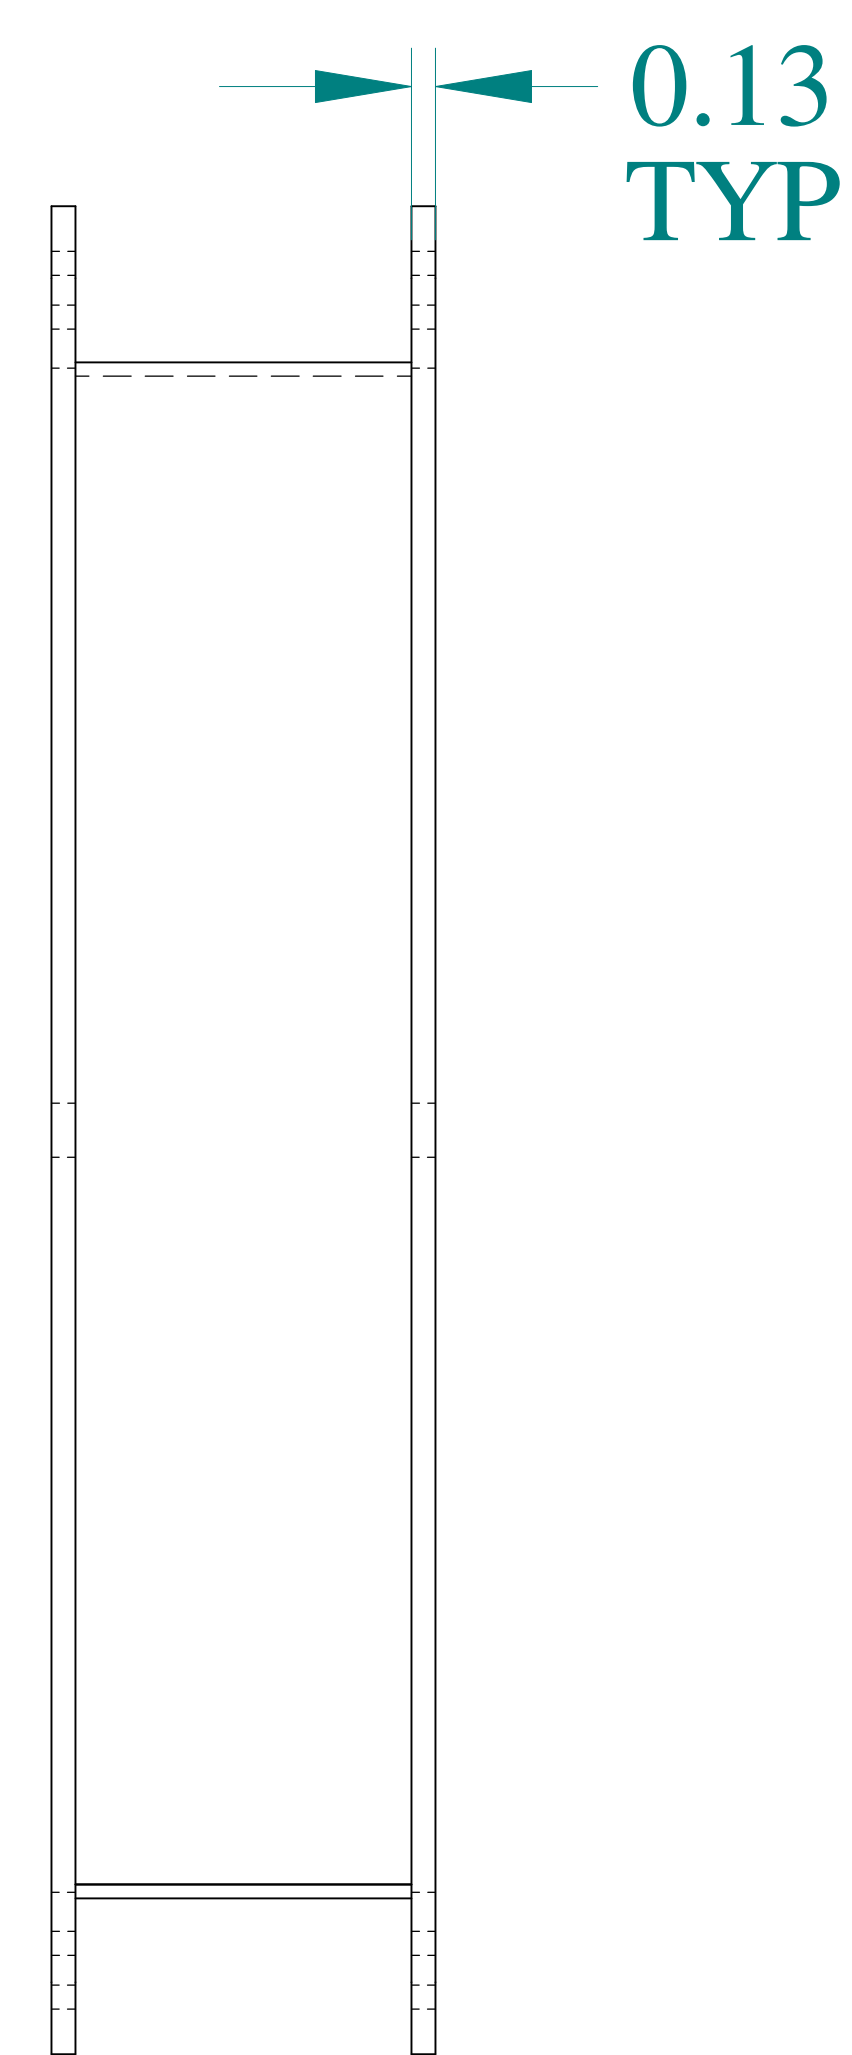

TOP VIEW

ISOMETRIC VIEWS

SIDE VIEW

FRONT VIEW

SIDE VIEW

BOTTOM VIEW

Data subject to change without notice.

Part # : 1487EM2