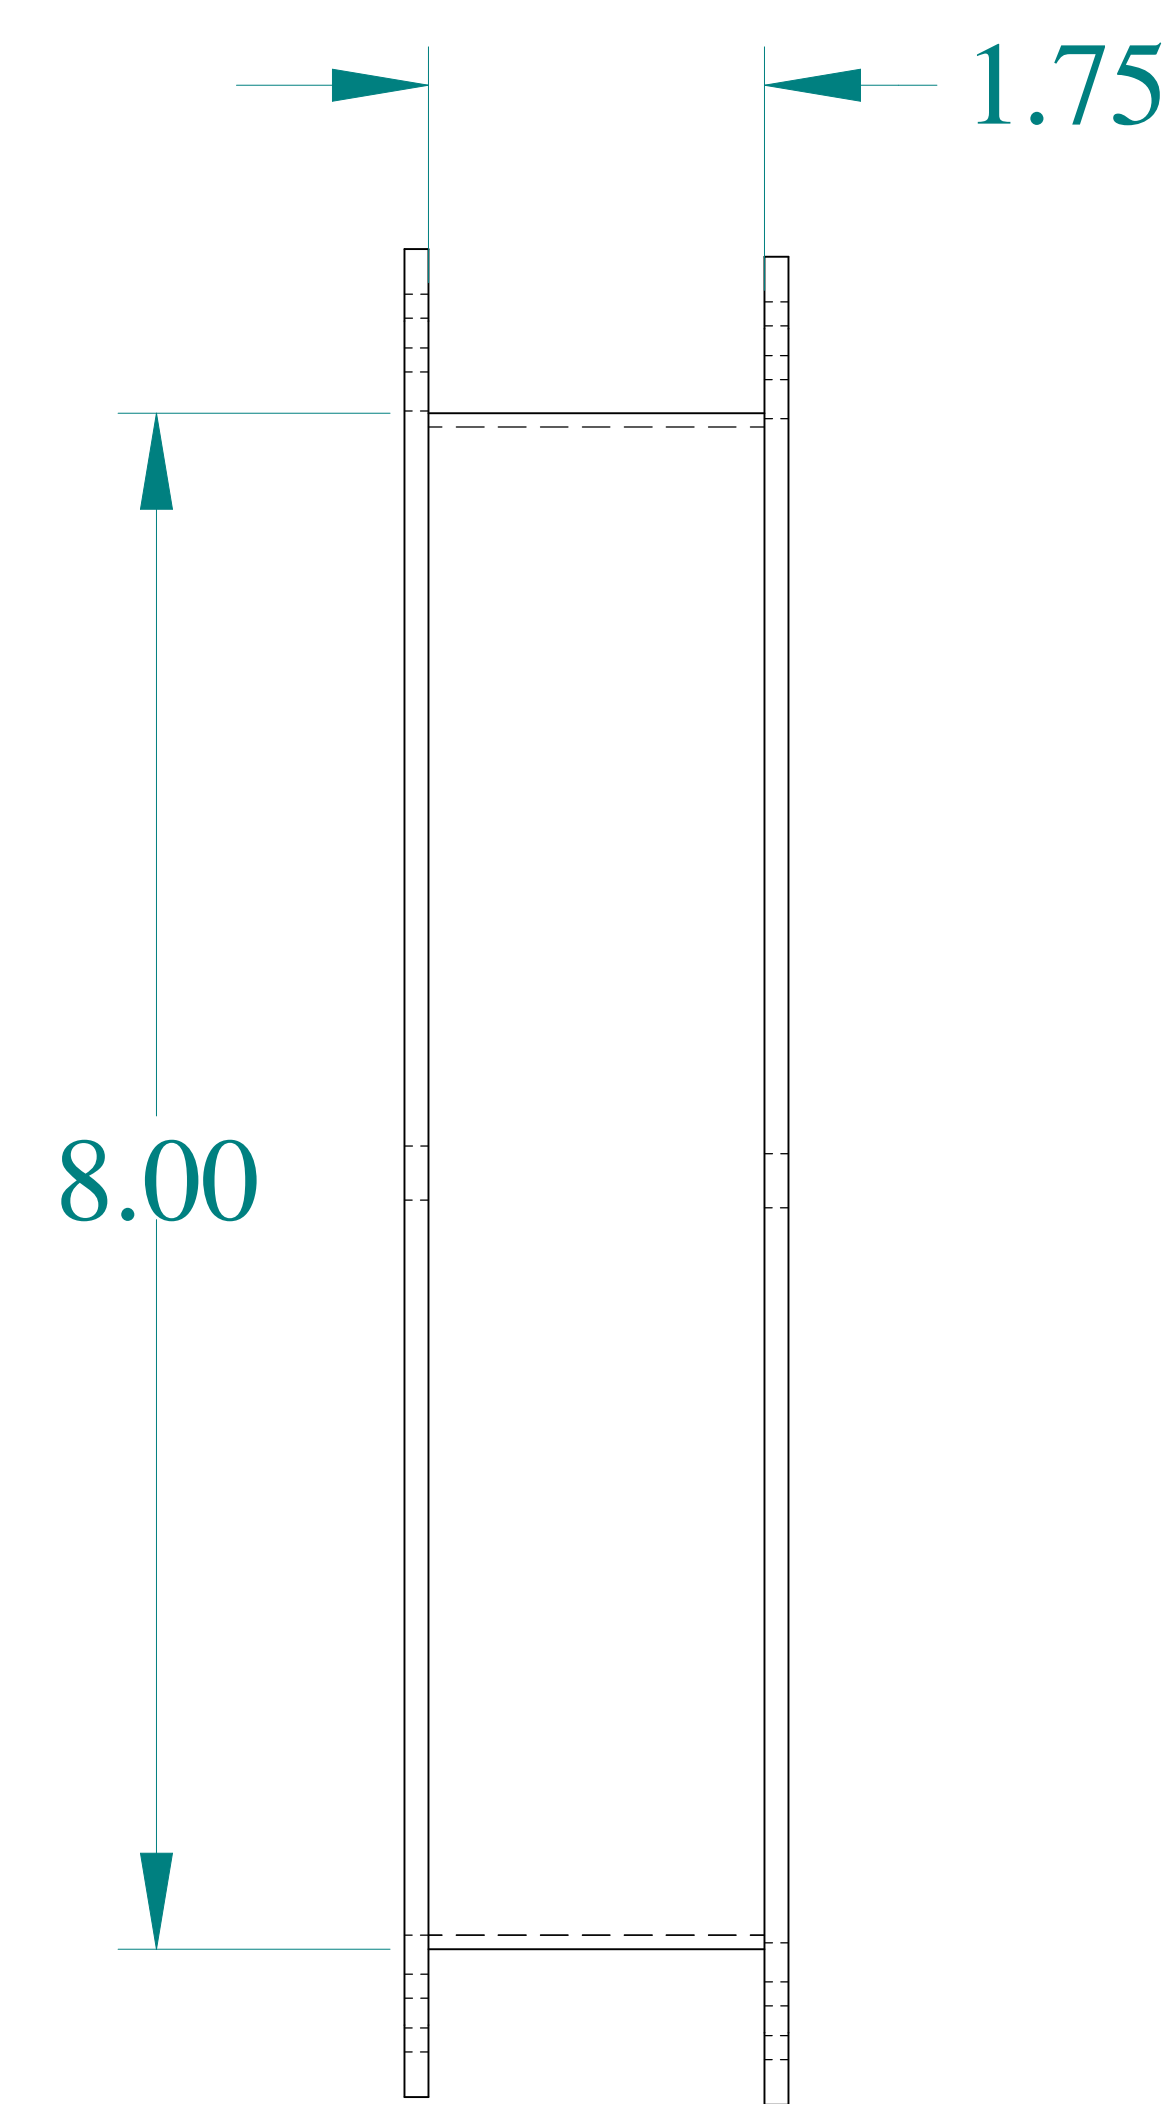

TOP VIEW

ISOMETRIC VIEWS

SIDE VIEW

FRONT VIEW

SIDE VIEW

BOTTOM VIEW

Data subject to change without notice.

Part # : 1487EM2