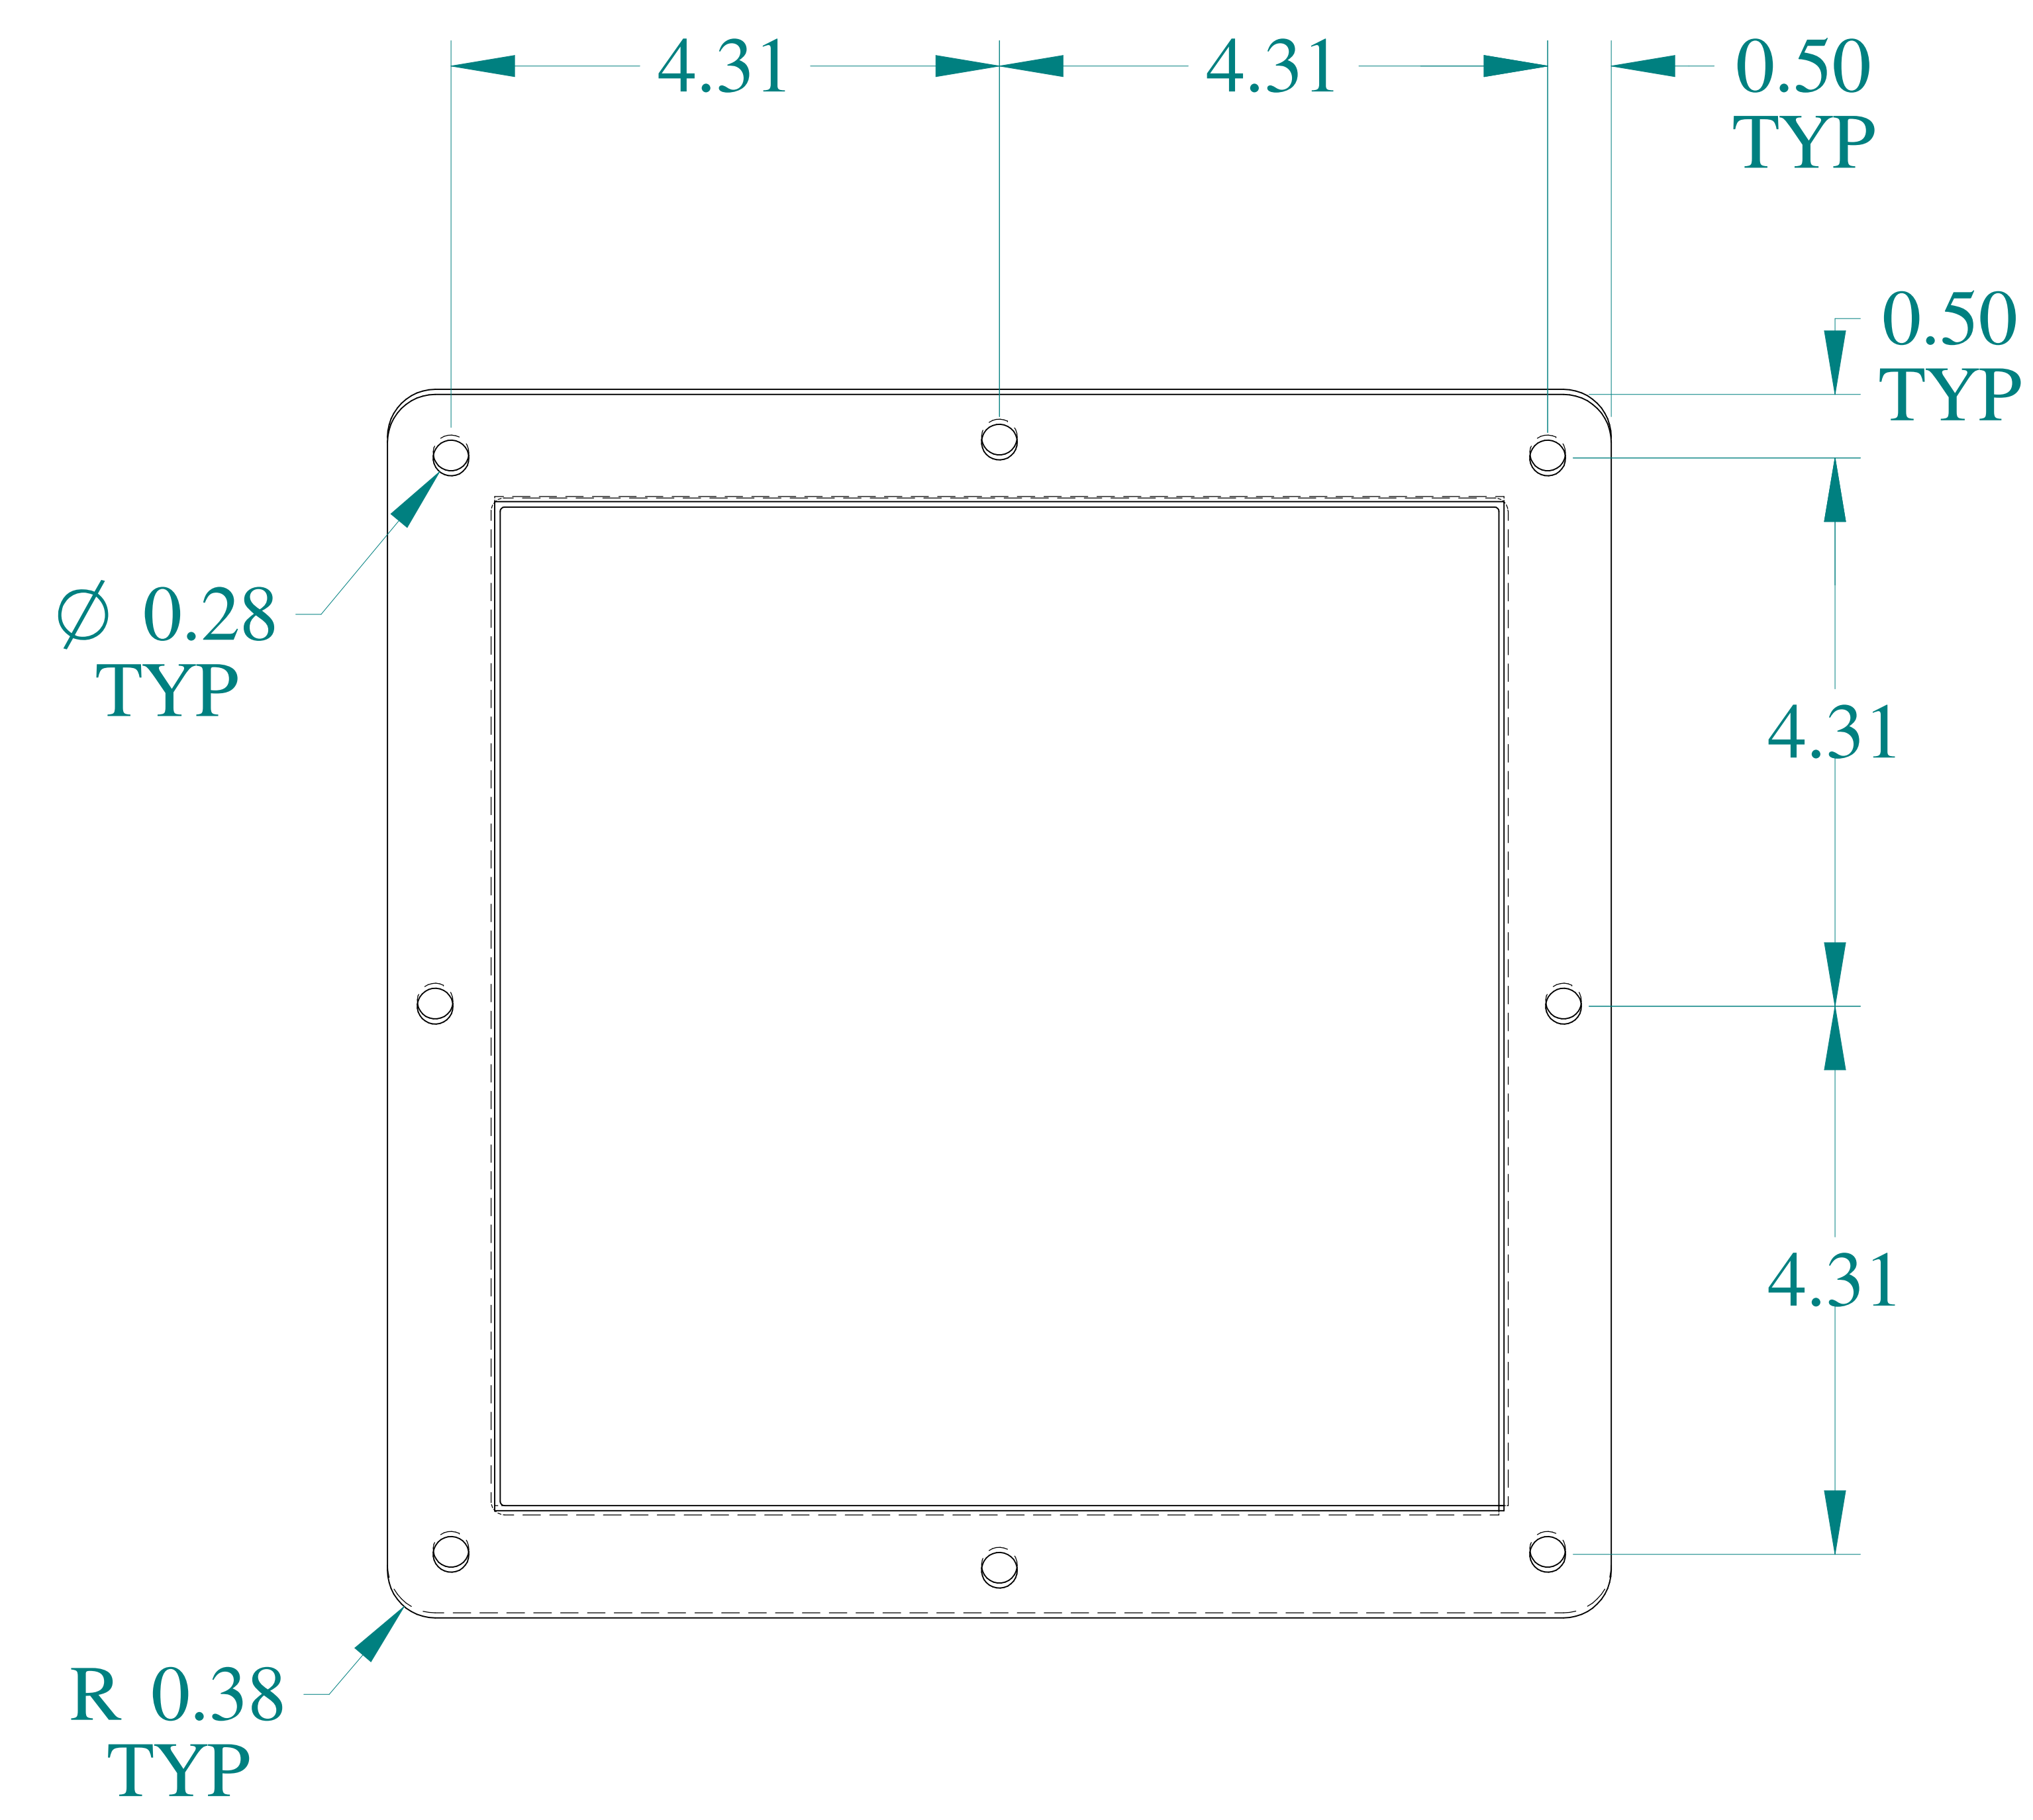

TOP VIEW

ISOMETRIC VIEWS

SIDE VIEW

FRONT VIEW

SIDE VIEW

BOTTOM VIEW

Data subject to change without notice.

Part # : 1487EM2