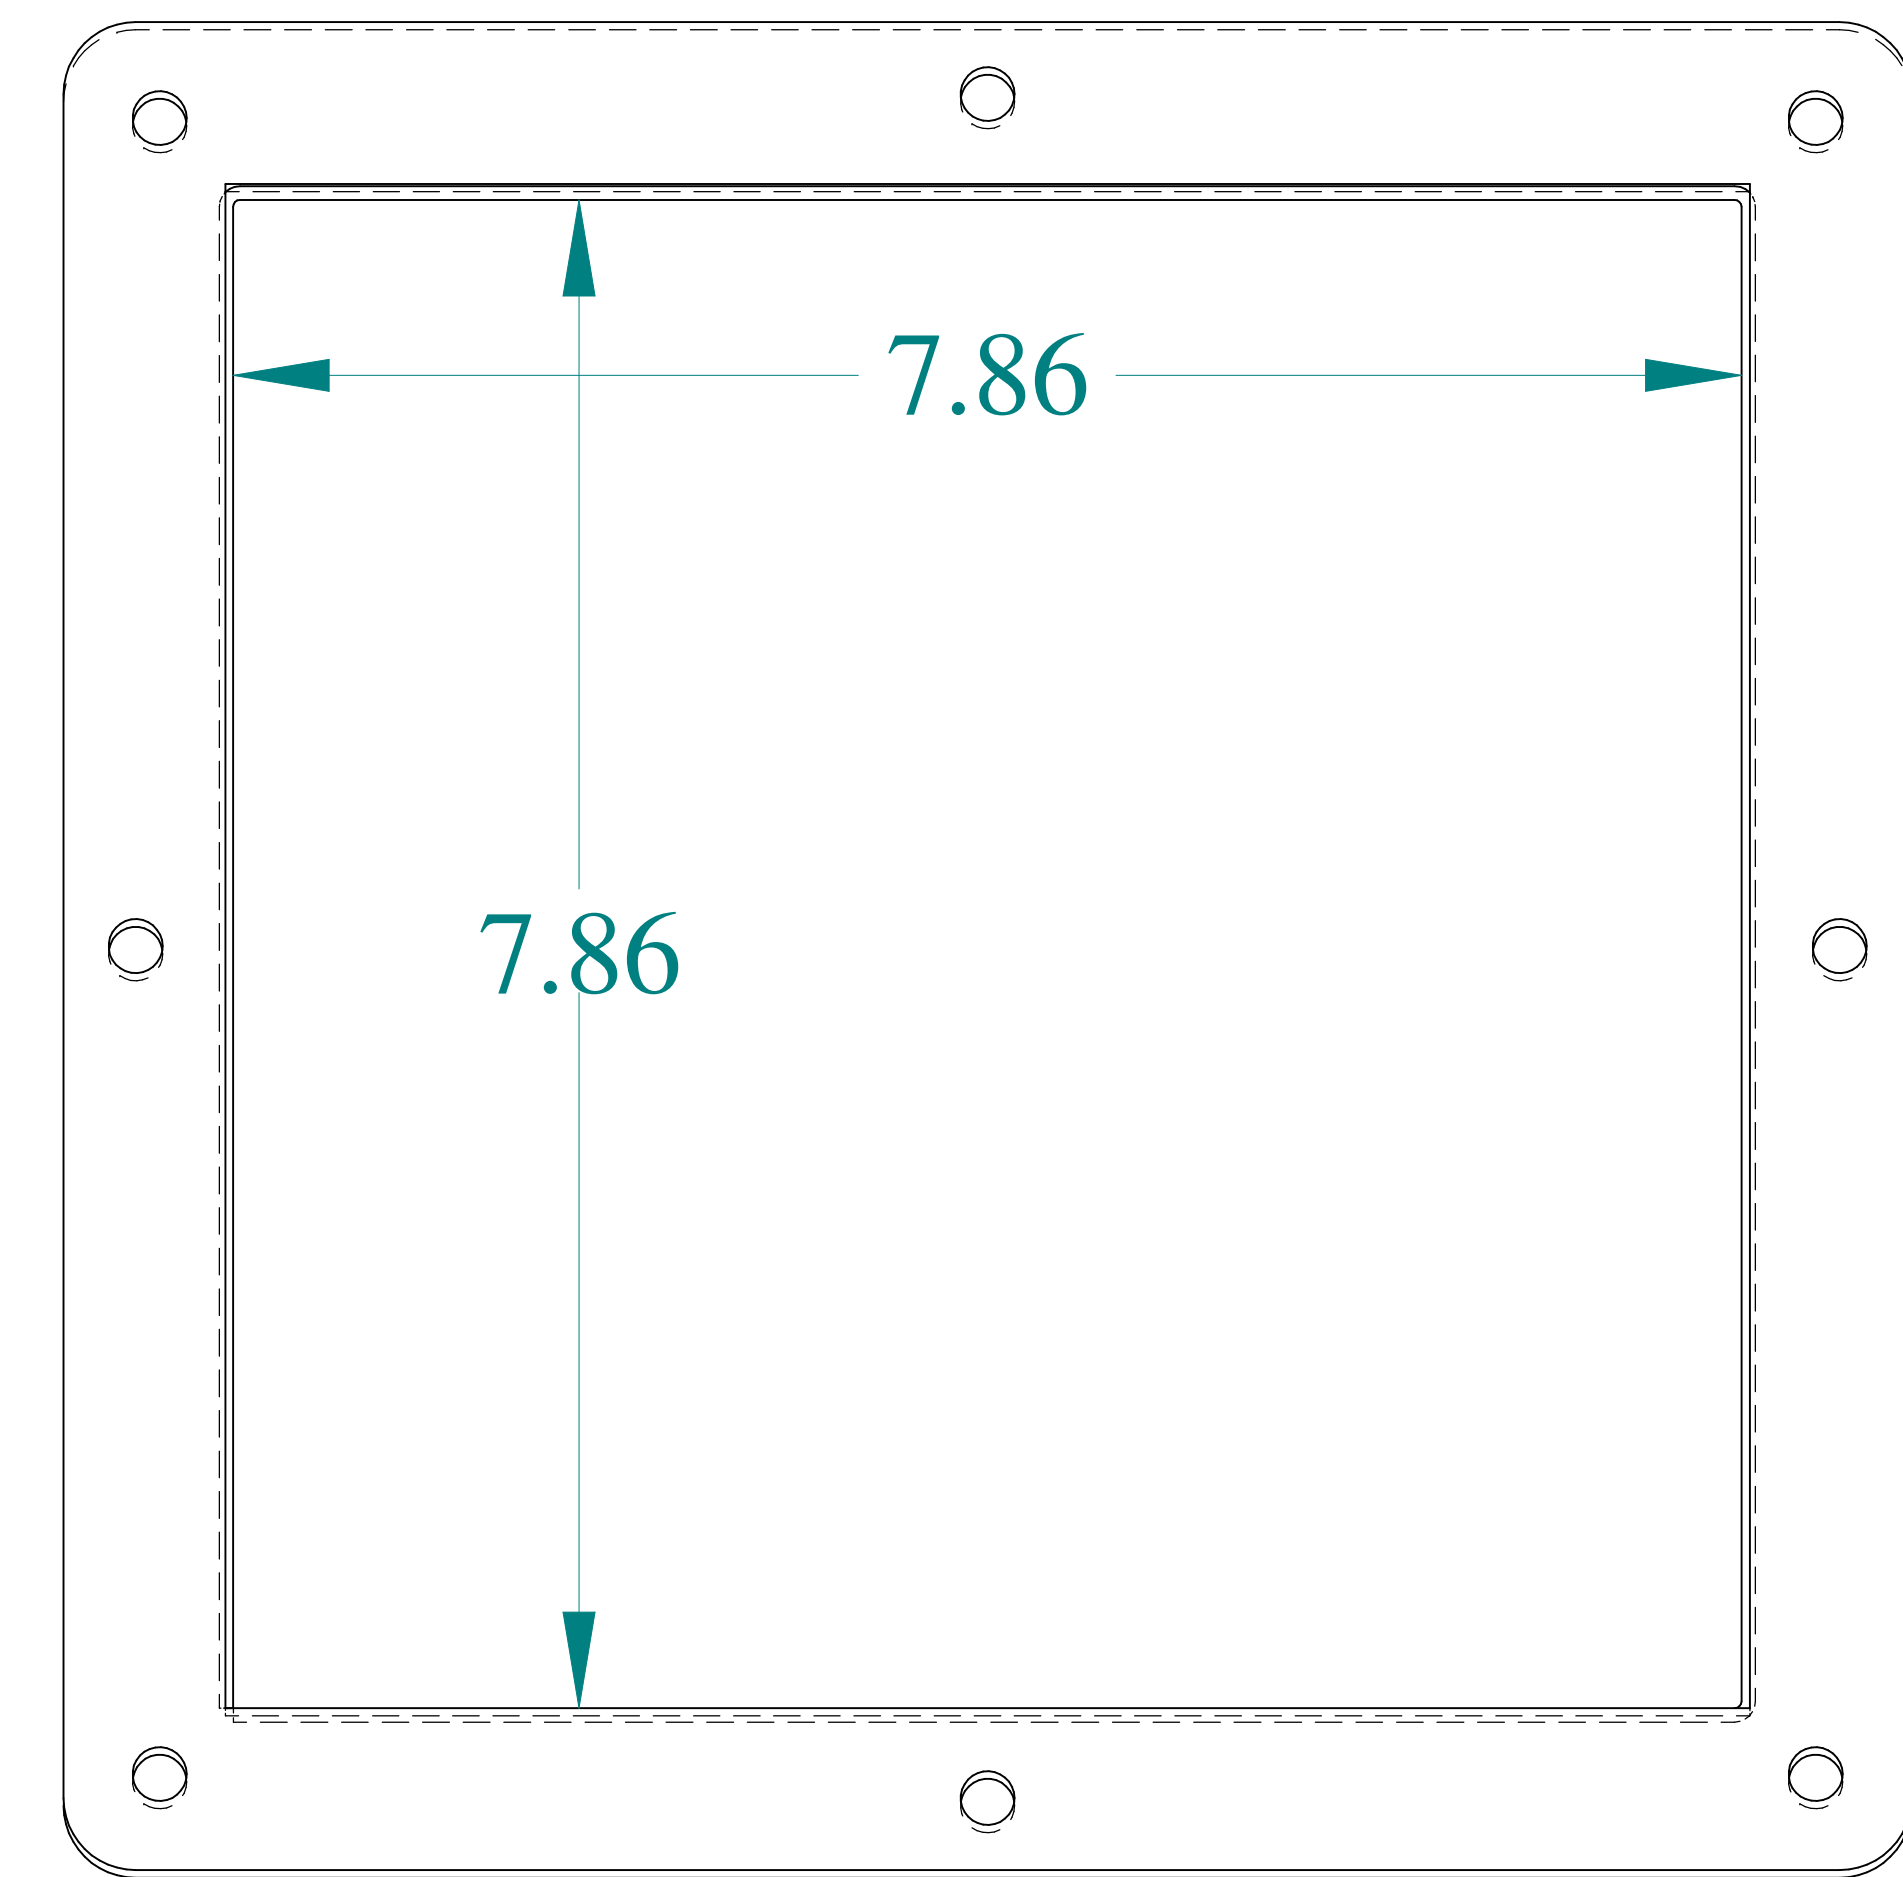

TOP VIEW

ISOMETRIC VIEWS

SIDE VIEW

FRONT VIEW

SIDE VIEW

BOTTOM VIEW

Data subject to change without notice.

Part # : 1487EM2