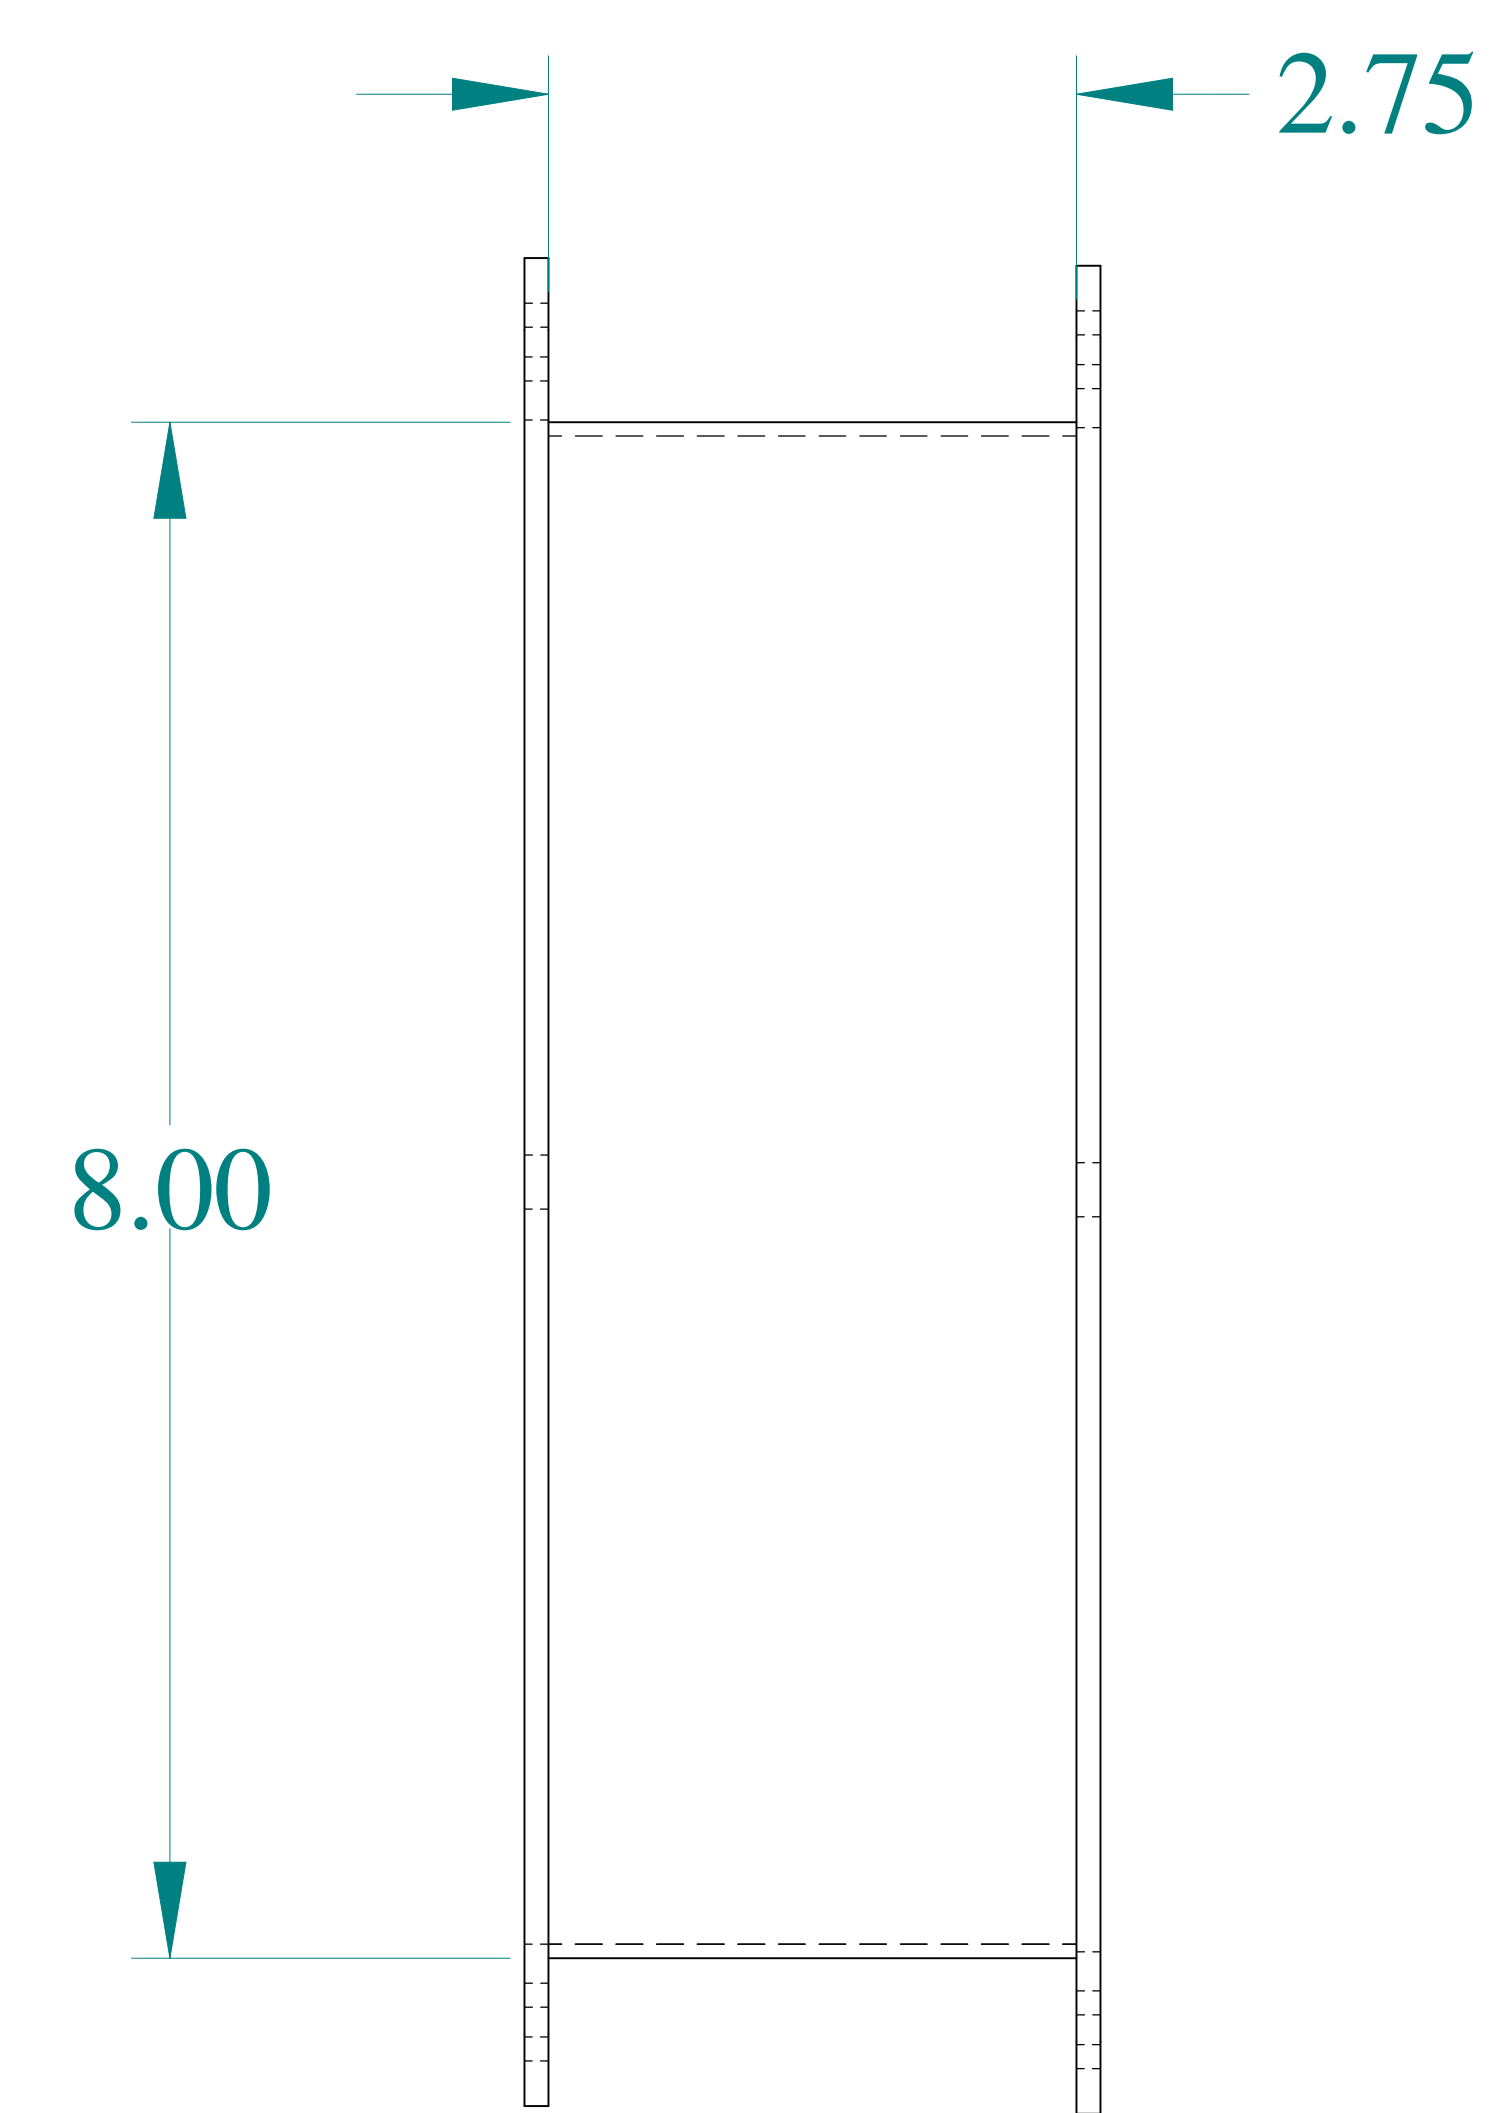

TOP VIEW

ISOMETRIC VIEWS

SIDE VIEW

FRONT VIEW

SIDE VIEW

BOTTOM VIEW

HAMMOND
MANUFACTURING®

www.hammondmfg.com

Data subject to change without notice.

Part # : 1487EM3

Date : Mar. 23, 2019

Link: www.hammmfg.com/1487EM3