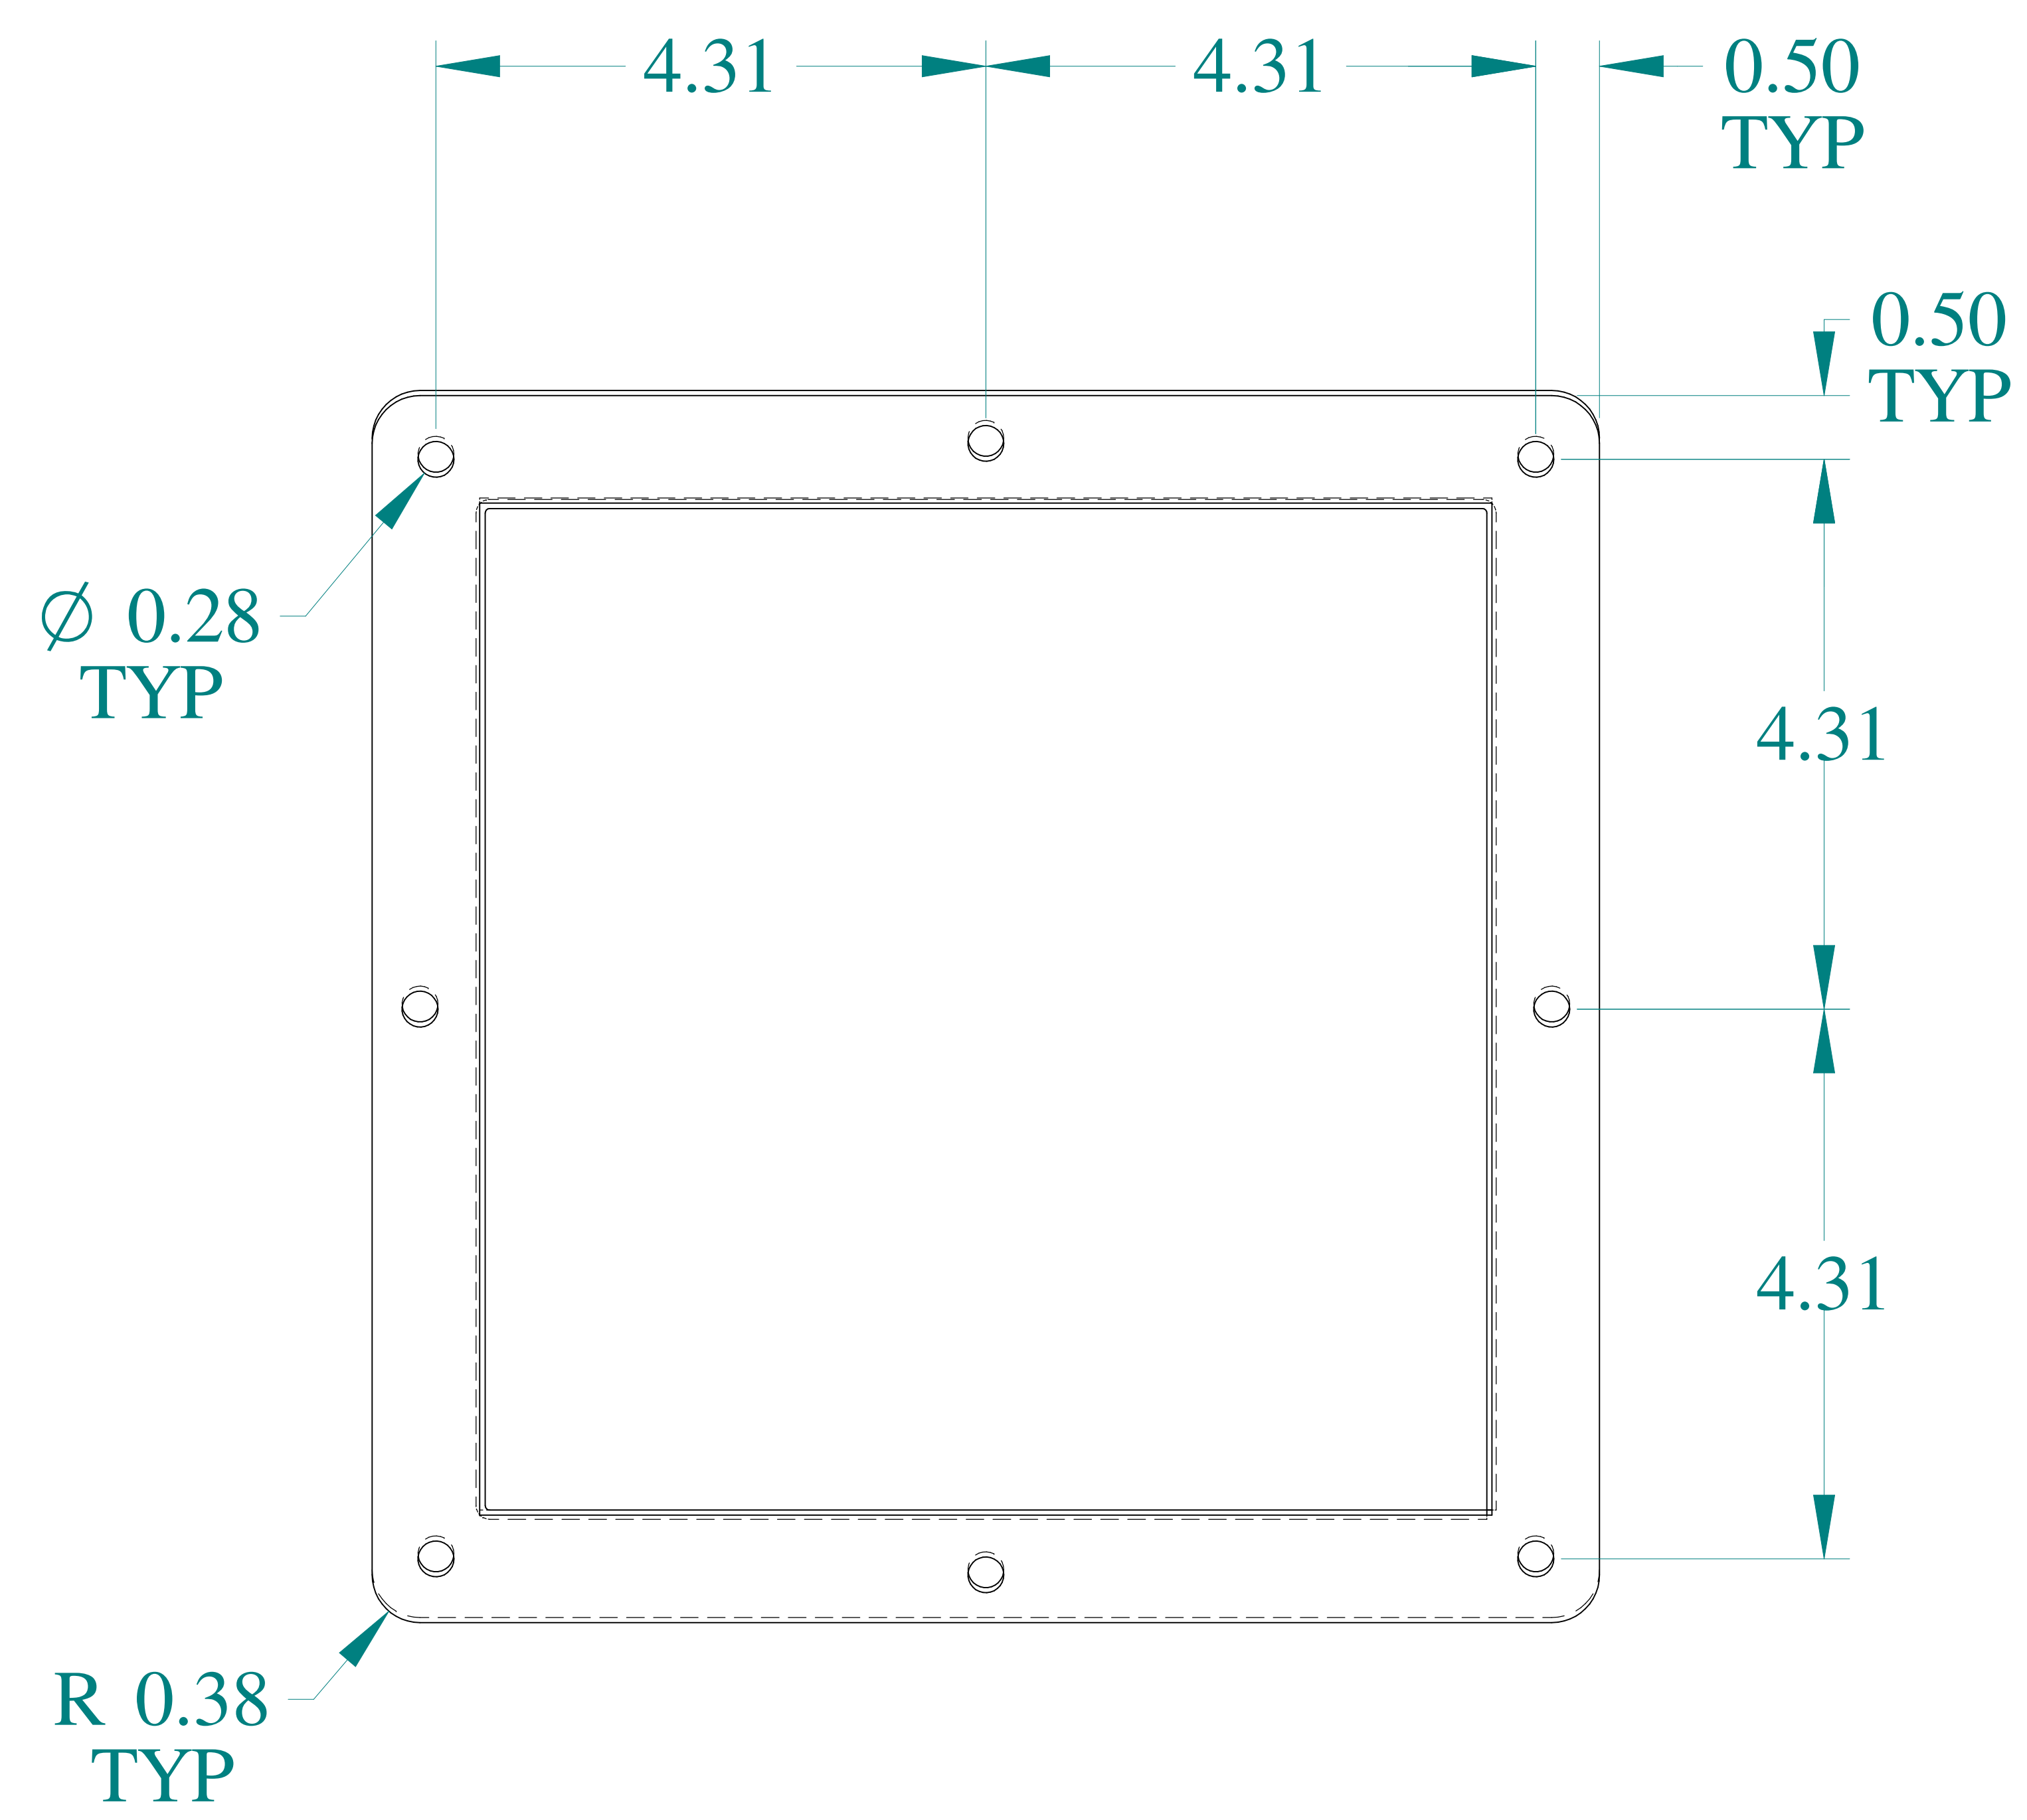

TOP VIEW

ISOMETRIC VIEWS

SIDE VIEW

FRONT VIEW

SIDE VIEW

BOTTOM VIEW

HAMMOND
MANUFACTURING®

www.hammondmfg.com

Data subject to change without notice.

Part # : 1487EM3

Date : Mar. 23, 2019

Link: www.hammmfg.com/1487EM3