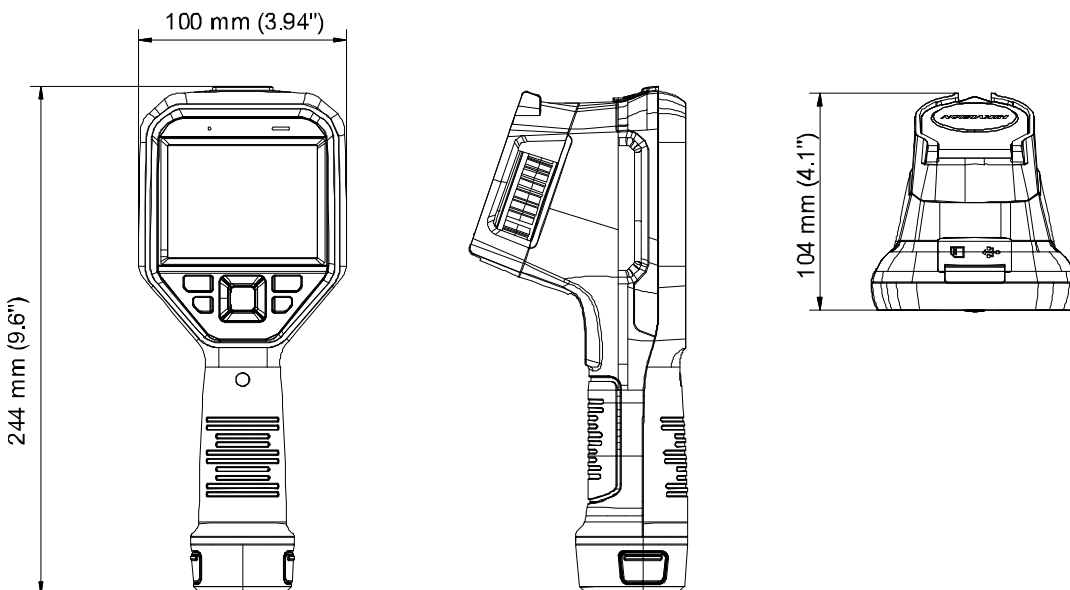

Dimensions