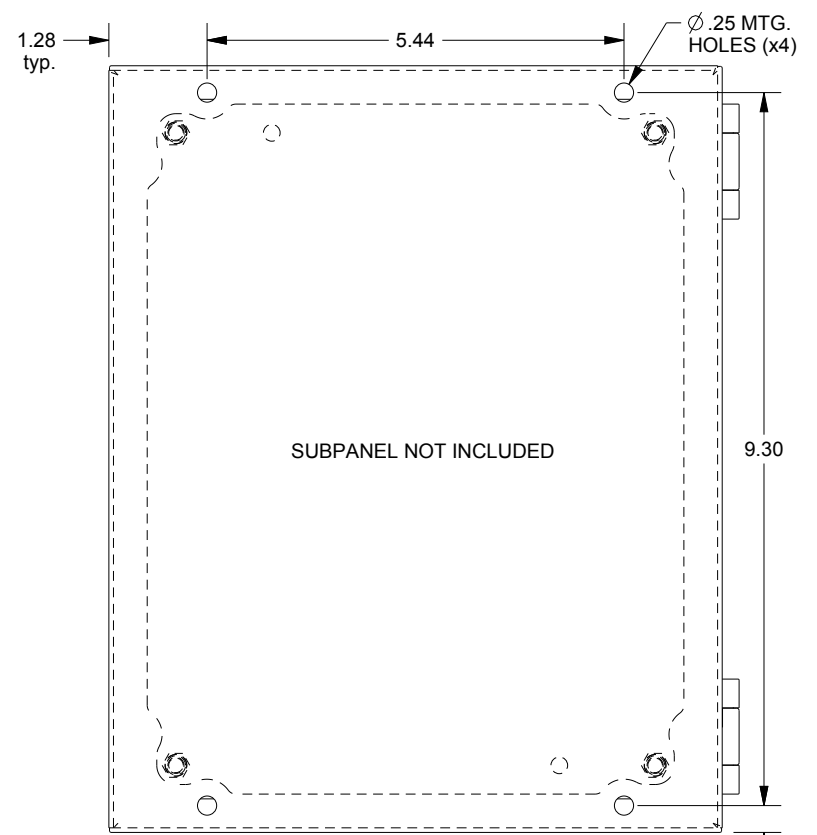

SAGINAW CONTROL & ENGINEERING

SCE-1008ELJSS

TOP VIEW

LEFT SIDE VIEW

FRONT VIEW

RIGHT SIDE VIEW

EXTERNAL REAR VIEW

BOTTOM VIEW

.82 I.D.

.35 typ.