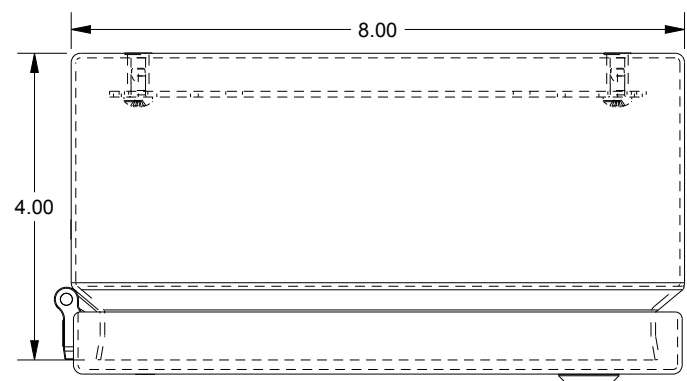

SAGINAW CONTROL & ENGINEERING

SCE-1008ELJSS

TOP VIEW

LEFT SIDE VIEW

FRONT VIEW

RIGHT SIDE VIEW

EXTERNAL REAR VIEW

BOTTOM VIEW