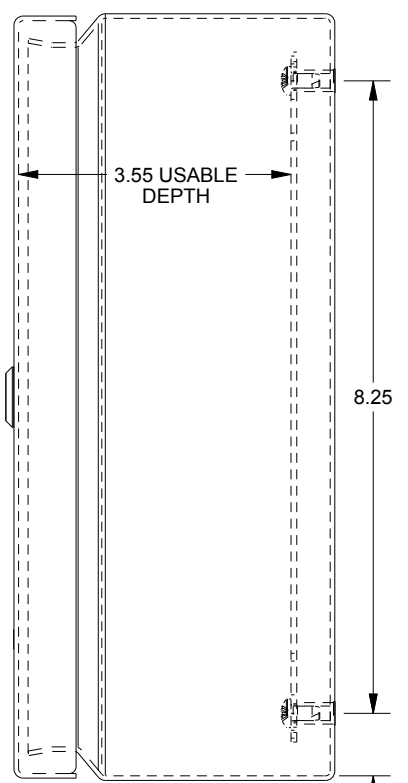

SAGINAW CONTROL & ENGINEERING

SCE-1008ELJSS

TOP VIEW

LEFT SIDE VIEW

FRONT VIEW

RIGHT SIDE VIEW

EXTERNAL REAR VIEW

BOTTOM VIEW

.82 I.D.

.35 typ.