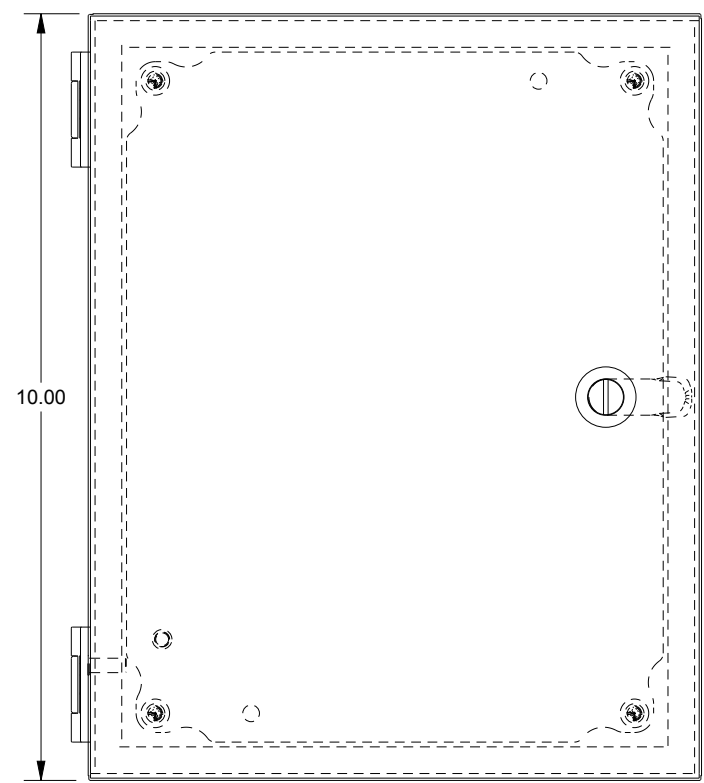

SAGINAW CONTROL & ENGINEERING

SCE-1008ELJSS

TOP VIEW

LEFT SIDE VIEW

FRONT VIEW

RIGHT SIDE VIEW

EXTERNAL REAR VIEW

BOTTOM VIEW

.82 I.D.

.35 typ.