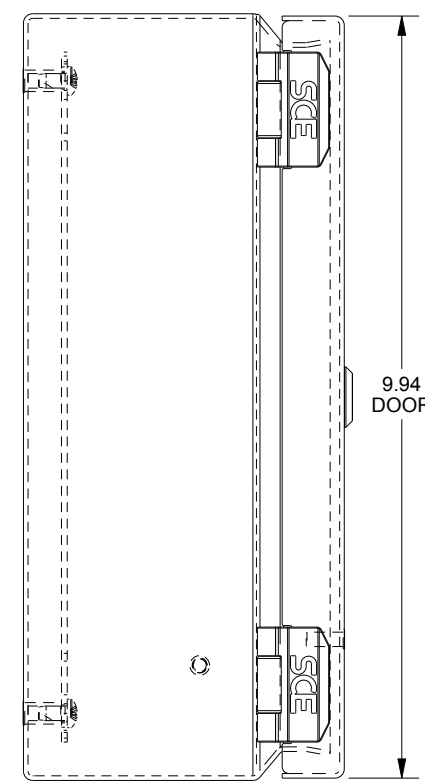

SAGINAW CONTROL & ENGINEERING

SCE-1008ELJSS

TOP VIEW

LEFT SIDE VIEW

FRONT VIEW

RIGHT SIDE VIEW

EXTERNAL REAR VIEW

BOTTOM VIEW

.82 I.D.

.35 typ.