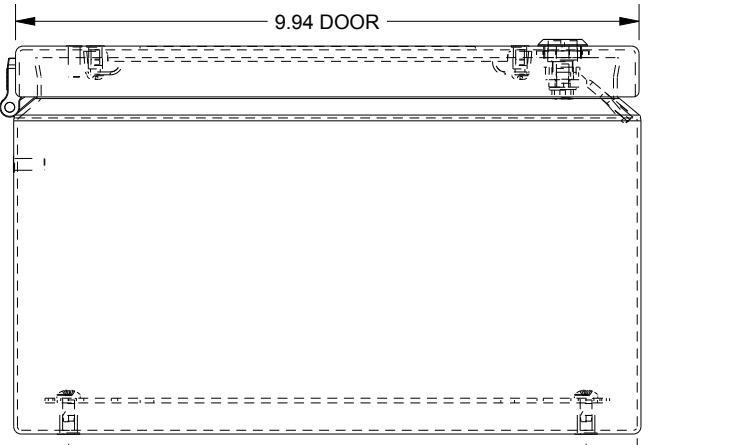

SAGINAW CONTROL & ENGINEERING

SCE-1210ELJWSS6

TOP VIEW

LEFT SIDE VIEW

FRONT VIEW

RIGHT SIDE VIEW

EXTERNAL REAR VIEW

BOTTOM VIEW