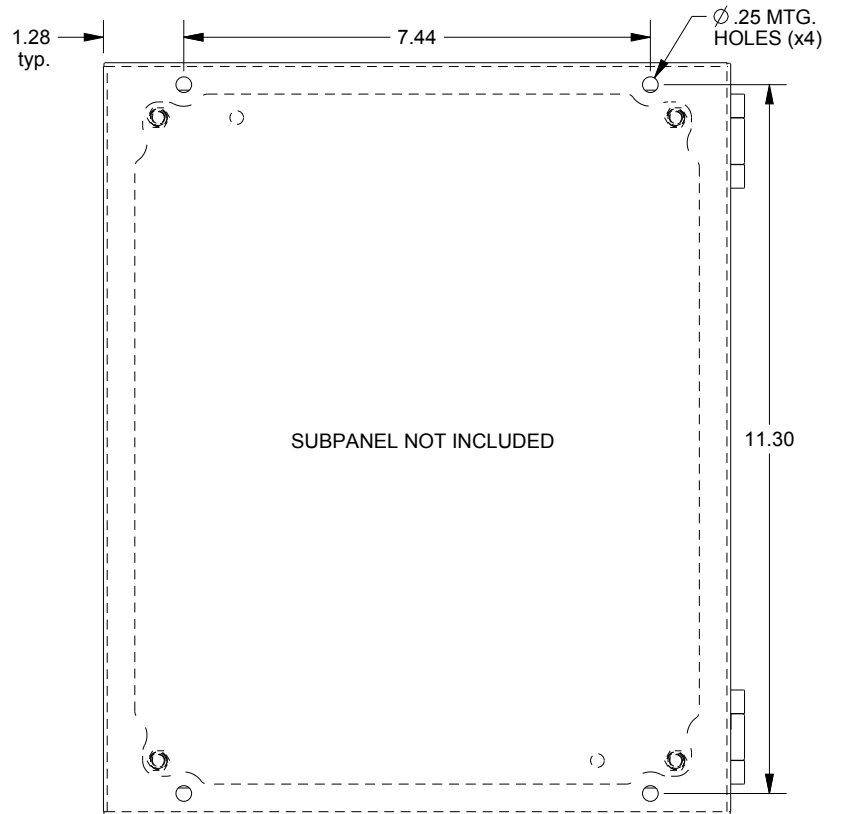

SAGINAW CONTROL & ENGINEERING

SCE-1210ELJWSS6

TOP VIEW

LEFT SIDE VIEW

FRONT VIEW

RIGHT SIDE VIEW

EXTERNAL REAR VIEW

BOTTOM VIEW