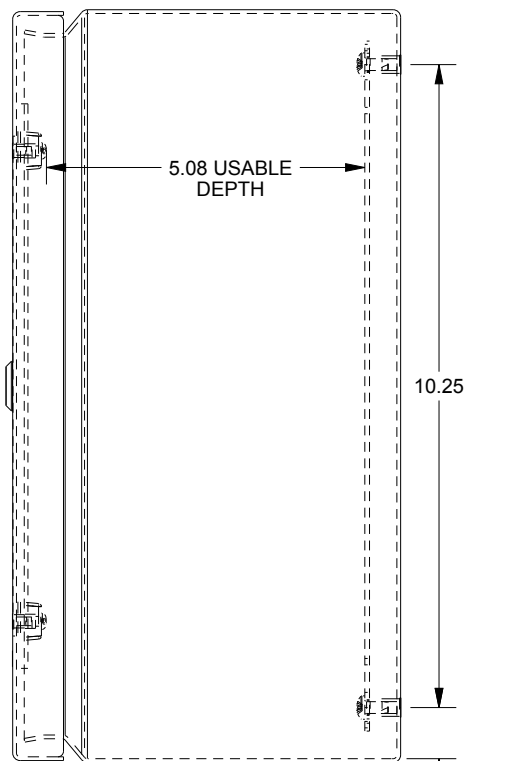

SAGINAW CONTROL & ENGINEERING

SCE-1210ELJWSS6

TOP VIEW

LEFT SIDE VIEW

FRONT VIEW

RIGHT SIDE VIEW

EXTERNAL REAR VIEW

BOTTOM VIEW