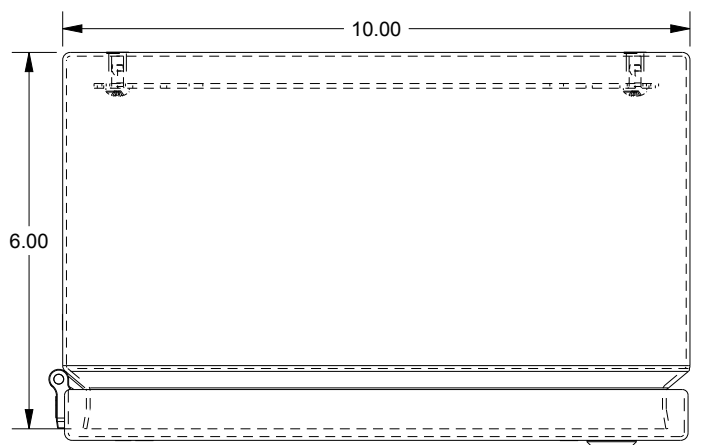

SAGINAW CONTROL & ENGINEERING

SCE-1210ELJWSS6

TOP VIEW

LEFT SIDE VIEW

FRONT VIEW

RIGHT SIDE VIEW

EXTERNAL REAR VIEW

BOTTOM VIEW