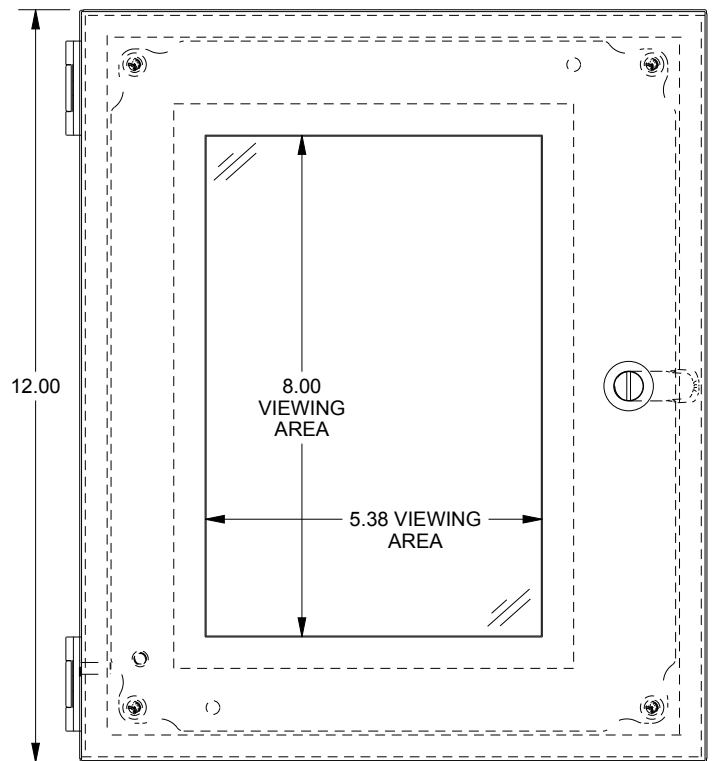

SAGINAW CONTROL & ENGINEERING

SCE-1210ELJWSS6

TOP VIEW

LEFT SIDE VIEW

FRONT VIEW

RIGHT SIDE VIEW

EXTERNAL REAR VIEW

BOTTOM VIEW