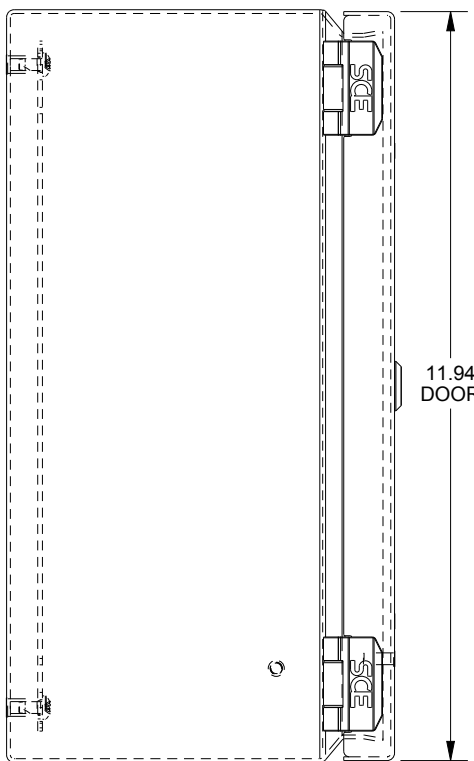

SAGINAW CONTROL & ENGINEERING

SCE-1210ELJWSS6

TOP VIEW

LEFT SIDE VIEW

FRONT VIEW

RIGHT SIDE VIEW

EXTERNAL REAR VIEW

BOTTOM VIEW