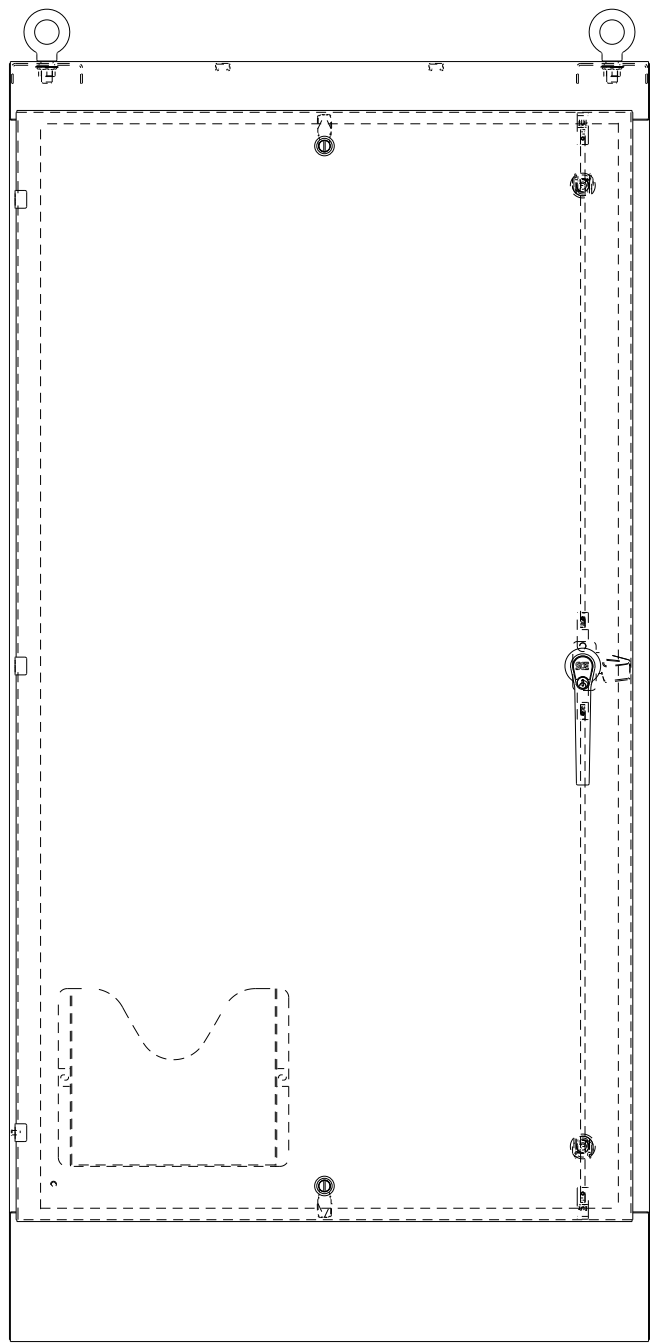

SAGINAW CONTROL & ENGINEERING

SCE-72EL3618SSFS

BOTTOM VIEW

TOP VIEW

LEFT SIDE VIEW

FRONT VIEW

RIGHT SIDE VIEW

EXTERNAL REAR VIEW