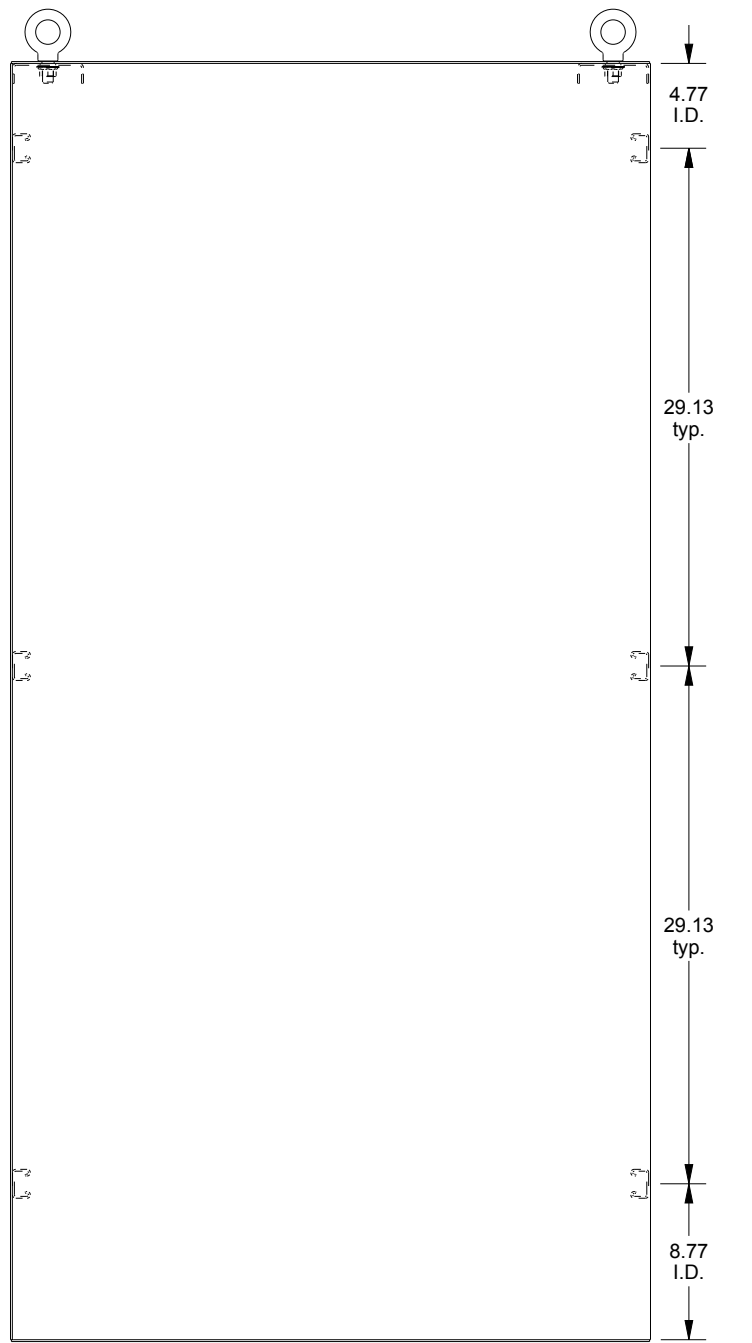

SAGINAW CONTROL & ENGINEERING

SCE-72EL3618SSFS

BOTTOM VIEW

TOP VIEW

LEFT SIDE VIEW

FRONT VIEW

RIGHT SIDE VIEW

EXTERNAL REAR VIEW