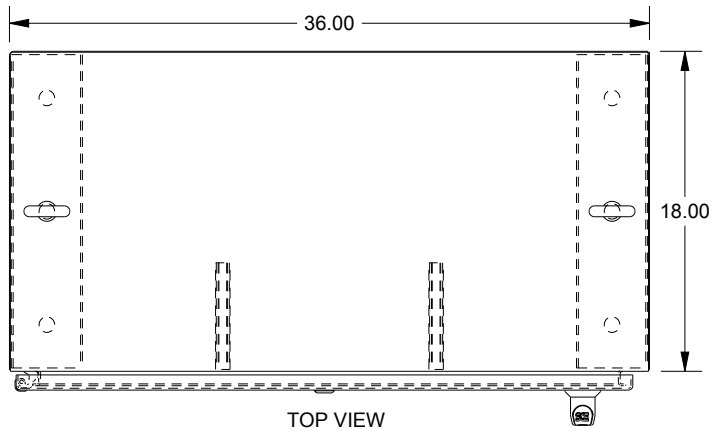

SAGINAW CONTROL & ENGINEERING

SCE-72EL3618SSFS

BOTTOM VIEW

TOP VIEW

LEFT SIDE VIEW

FRONT VIEW

RIGHT SIDE VIEW

EXTERNAL REAR VIEW