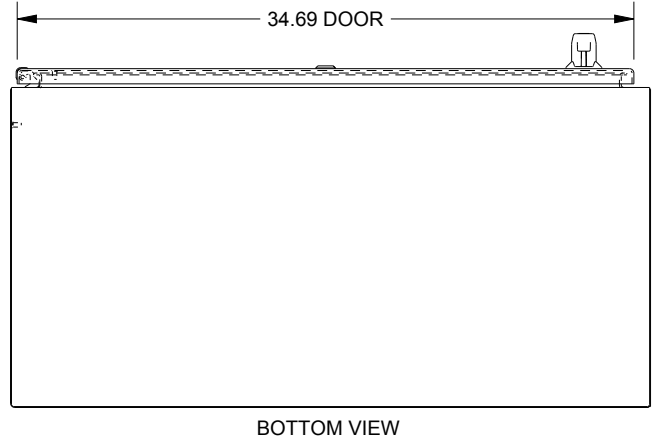

SAGINAW CONTROL & ENGINEERING

SCE-72EL3618SSFS

BOTTOM VIEW

TOP VIEW

LEFT SIDE VIEW

FRONT VIEW

RIGHT SIDE VIEW

EXTERNAL REAR VIEW