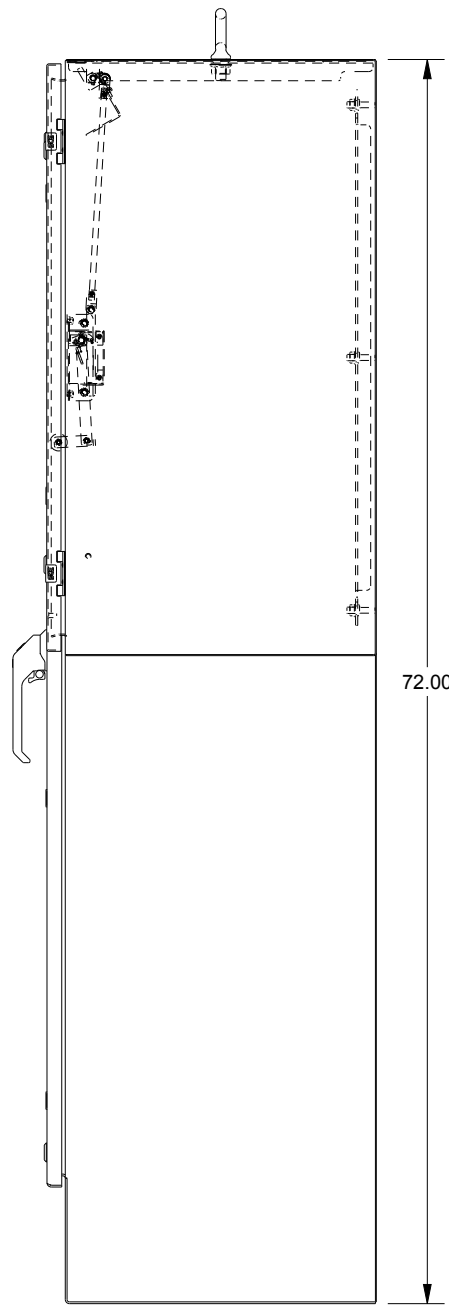

SAGINAW CONTROL & ENGINEERING

SCE-72XD3418SS

BOTTOM VIEW

TOP VIEW

LEFT SIDE VIEW

FRONT VIEW

RIGHT SIDE VIEW

EXTERNAL REAR VIEW