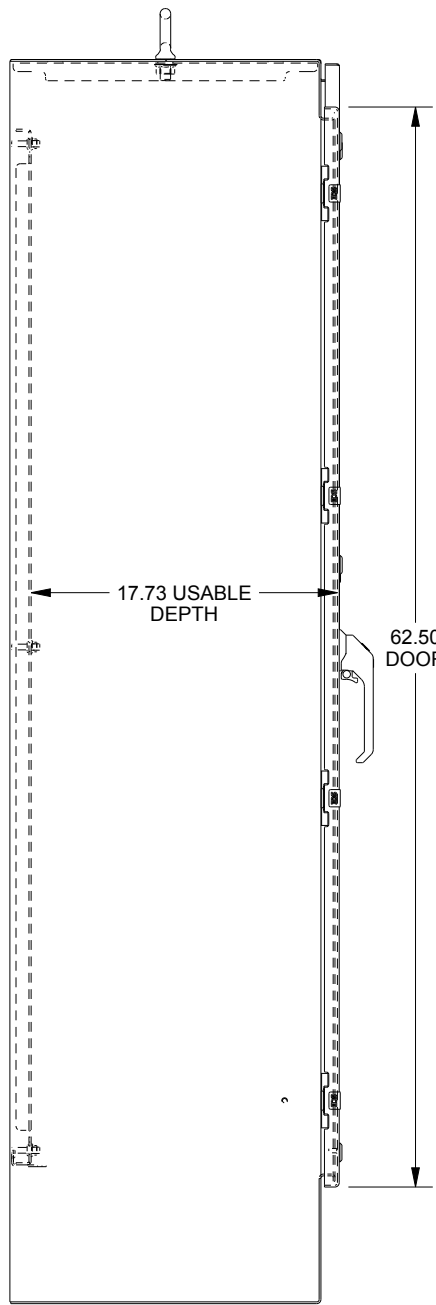

SAGINAW CONTROL & ENGINEERING

SCE-72XD3418SS

BOTTOM VIEW

TOP VIEW

LEFT SIDE VIEW

FRONT VIEW

RIGHT SIDE VIEW

EXTERNAL REAR VIEW