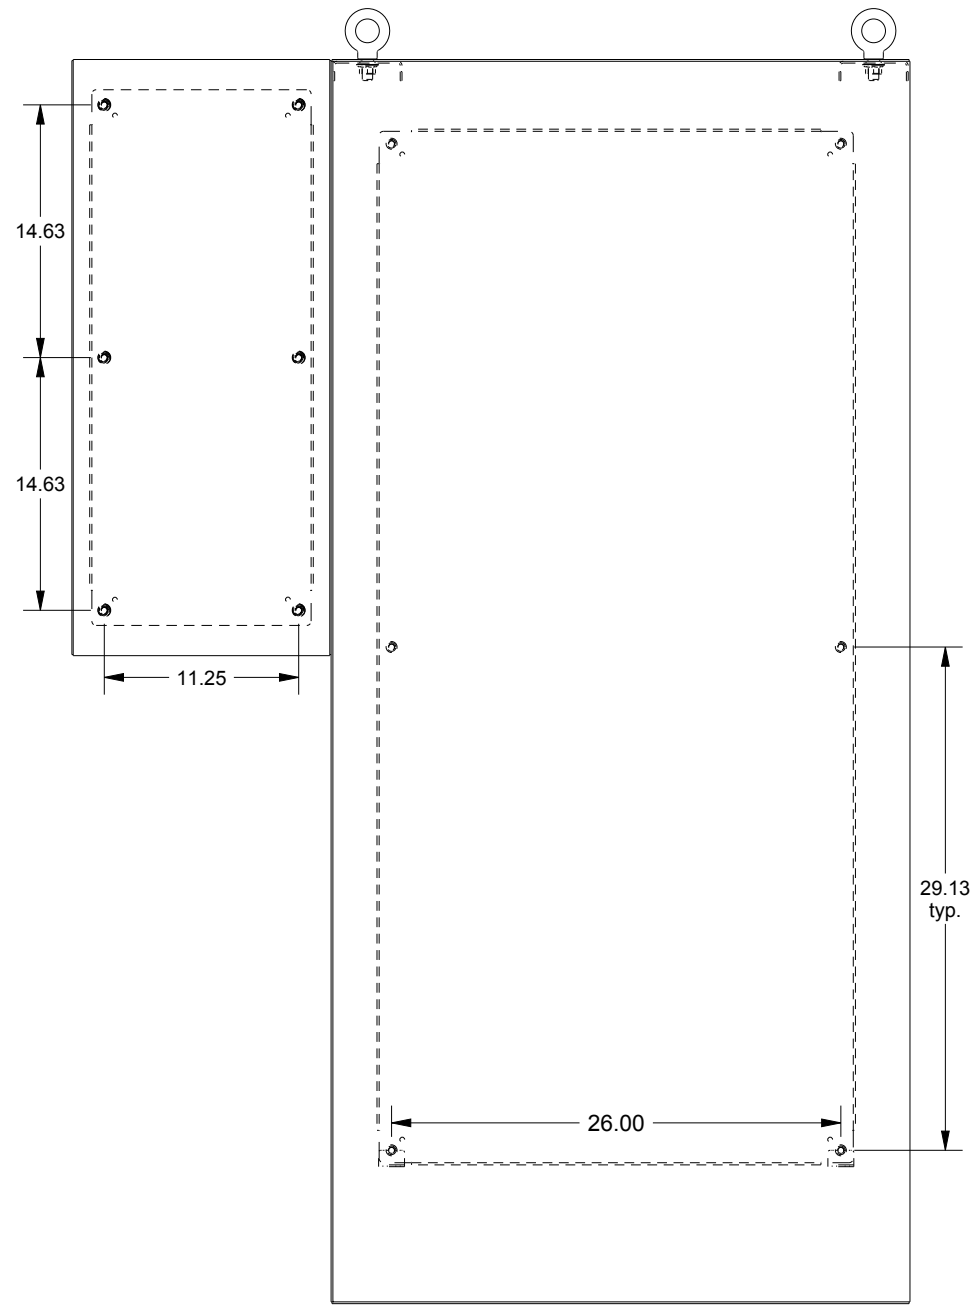

SAGINAW CONTROL & ENGINEERING

SCE-72XD3418SS

BOTTOM VIEW

TOP VIEW

LEFT SIDE VIEW

FRONT VIEW

RIGHT SIDE VIEW

EXTERNAL REAR VIEW