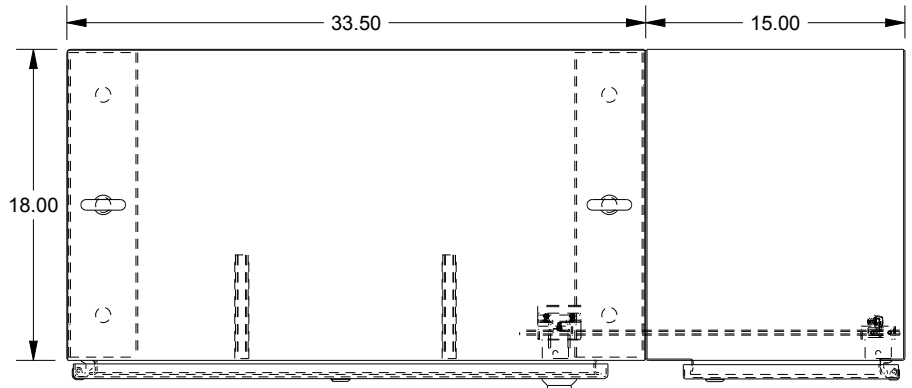

SAGINAW CONTROL & ENGINEERING

SCE-72XD3418SS

BOTTOM VIEW

TOP VIEW

LEFT SIDE VIEW

FRONT VIEW

RIGHT SIDE VIEW

EXTERNAL REAR VIEW