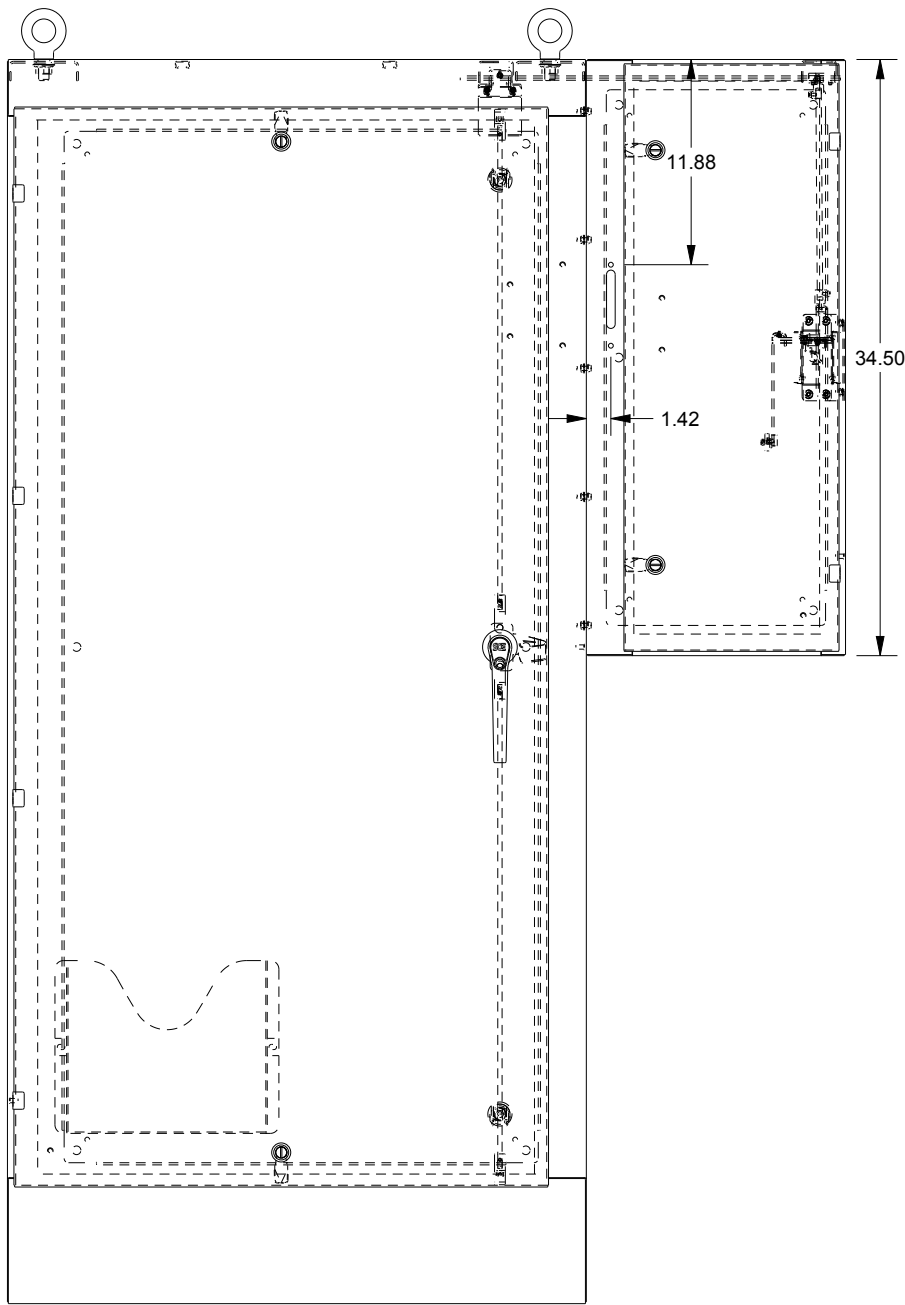

SAGINAW CONTROL & ENGINEERING

SCE-72XD3418SS

BOTTOM VIEW

TOP VIEW

LEFT SIDE VIEW

FRONT VIEW

RIGHT SIDE VIEW

EXTERNAL REAR VIEW