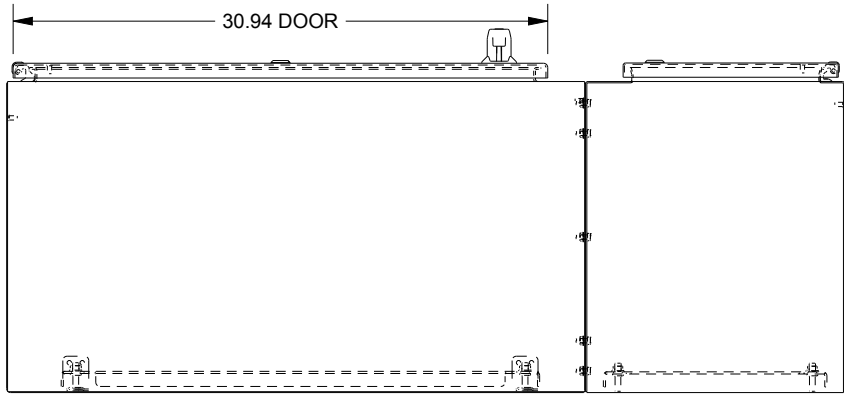

SAGINAW CONTROL & ENGINEERING

SCE-72XD3418SS

BOTTOM VIEW

TOP VIEW

LEFT SIDE VIEW

FRONT VIEW

RIGHT SIDE VIEW

EXTERNAL REAR VIEW