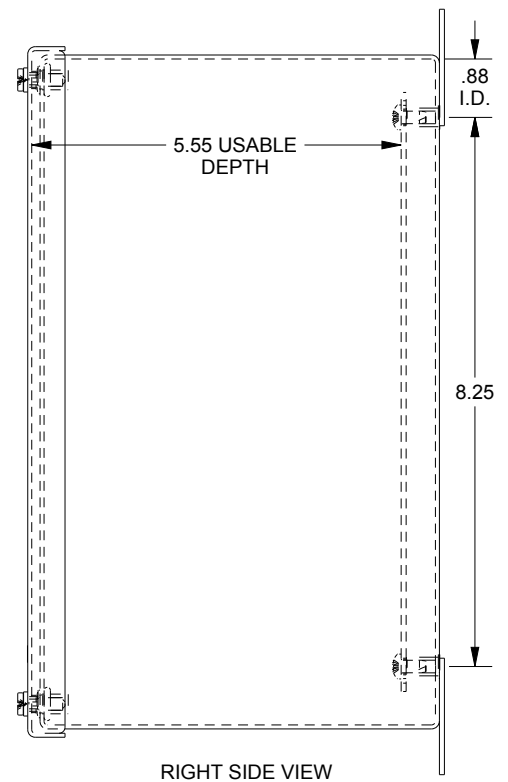

SAGINAW CONTROL & ENGINEERING SCE-9PBHSSI

TOP VIEW

LEFT SIDE VIEW

FRONT VIEW

RIGHT SIDE VIEW

EXTERNAL REAR VIEW

BOTTOM VIEW

SUBPANEL NOT INCLUDED