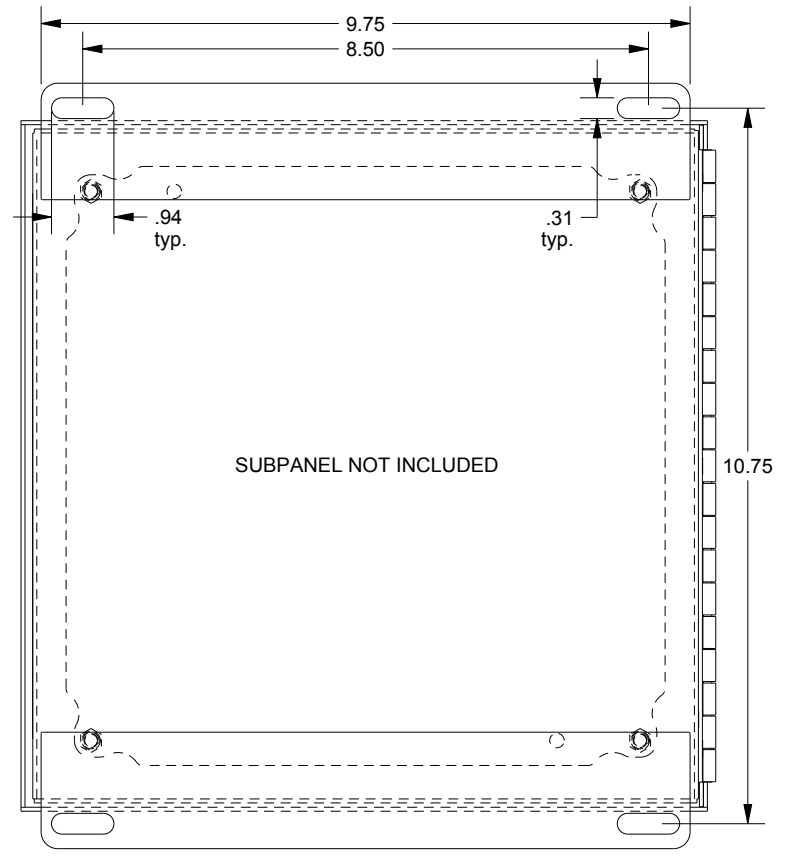

SAGINAW CONTROL & ENGINEERING SCE-9PBHSSI

TOP VIEW

LEFT SIDE VIEW

FRONT VIEW

RIGHT SIDE VIEW

EXTERNAL REAR VIEW

BOTTOM VIEW

SUBPANEL NOT INCLUDED