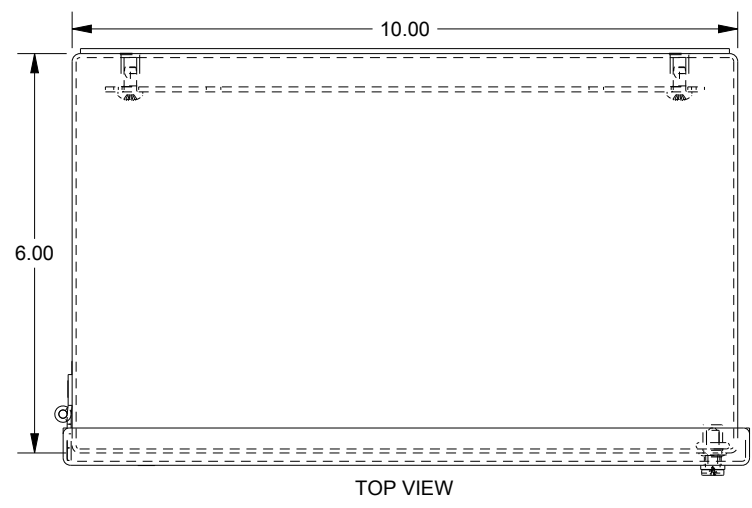

SAGINAW CONTROL & ENGINEERING SCE-9PBHSSI

TOP VIEW

LEFT SIDE VIEW

FRONT VIEW

RIGHT SIDE VIEW

EXTERNAL REAR VIEW

BOTTOM VIEW

SUBPANEL NOT INCLUDED