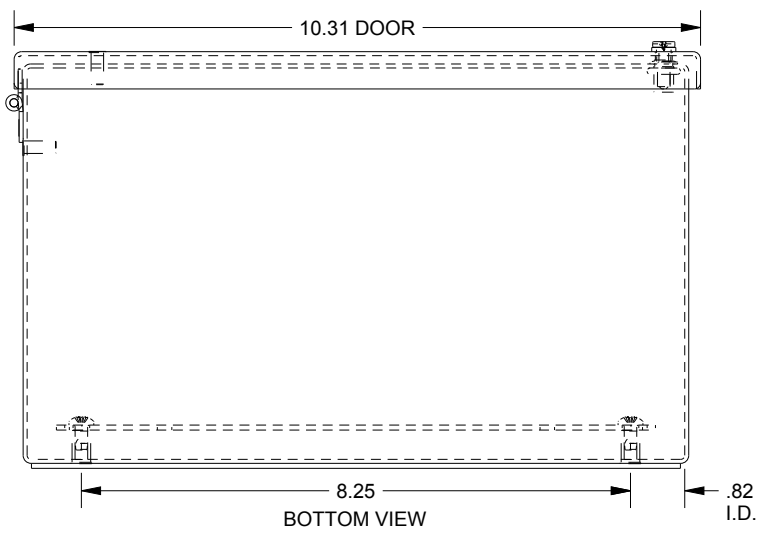

SAGINAW CONTROL & ENGINEERING SCE-9PBHSSI

TOP VIEW

LEFT SIDE VIEW

FRONT VIEW

RIGHT SIDE VIEW

EXTERNAL REAR VIEW

BOTTOM VIEW

SUBPANEL NOT INCLUDED