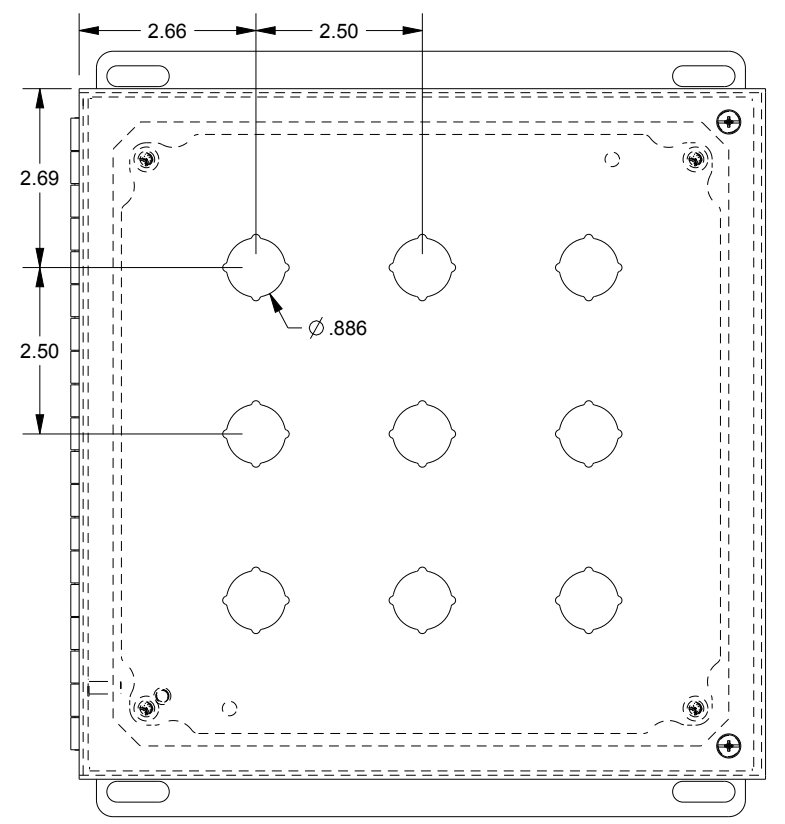

SAGINAW CONTROL & ENGINEERING SCE-9PBHSSI

TOP VIEW

LEFT SIDE VIEW

FRONT VIEW

RIGHT SIDE VIEW

EXTERNAL REAR VIEW

BOTTOM VIEW

SUBPANEL NOT INCLUDED