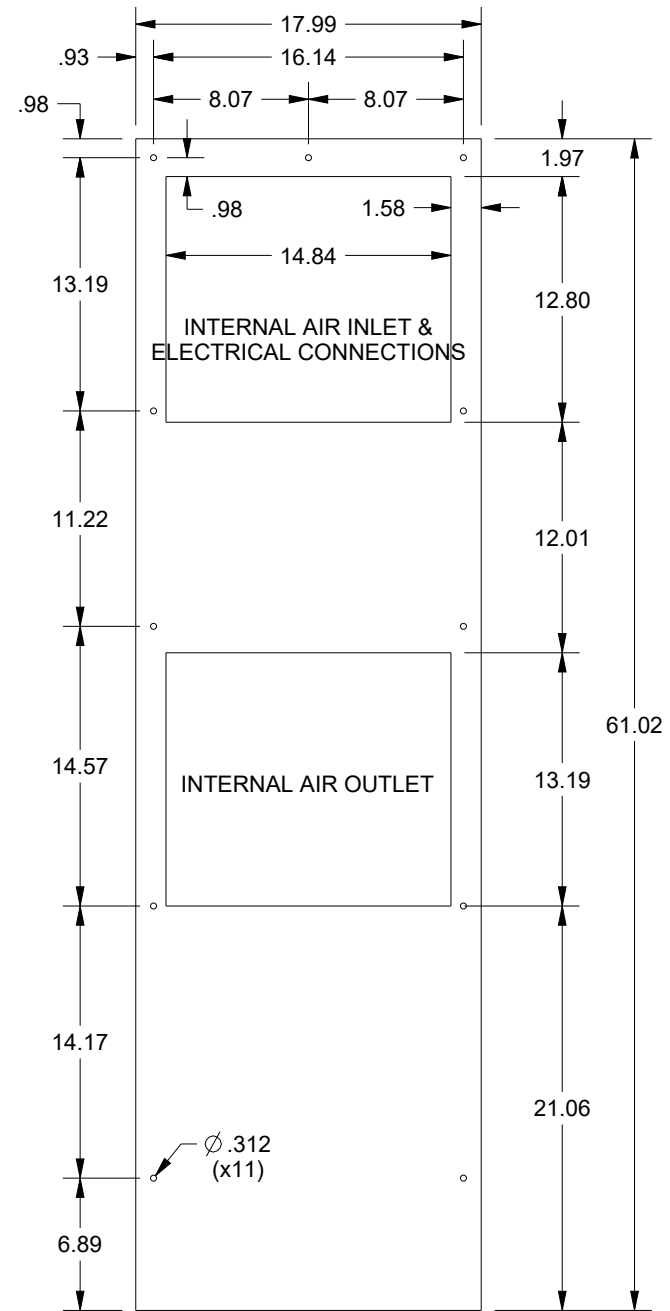

SAGINAW CONTROL & ENGINEERING

SCE-AC10200B460V3

MOUNTING PATTERN