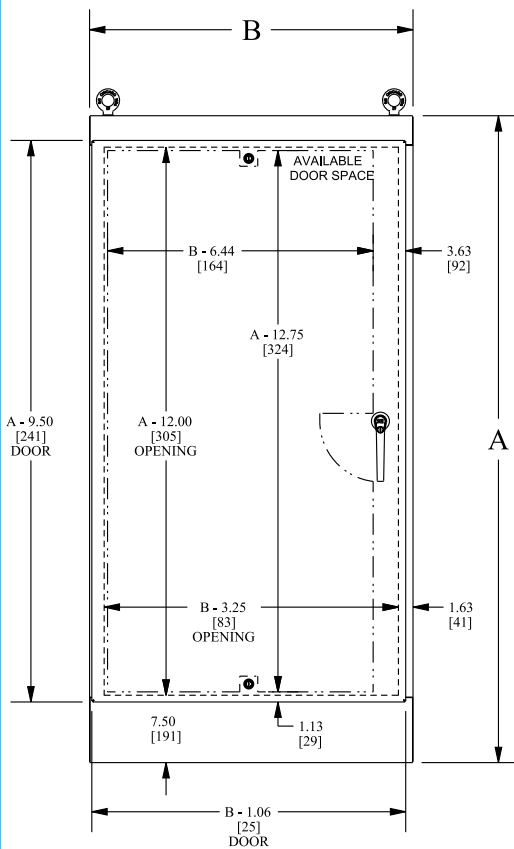

316 STAINLESS STEEL ENVIROLINE® SERIES SINGLE-DOOR SINGLE-ACCESS ENCLOSURES

ENCLOSURE PRODUCT CODE S7					
Catalog No.	Height (A)	Width (B)	Depth (C)	Industry Standard	List Price
SCE-60EL2418SS6FS	60.00	24.00	18.00	IS6	5,087.45
SCE-60EL3624SS6FS	60.00	36.00	24.00	IS6	6,130.36
SCE-72EL2418SS6FS	72.00	24.00	18.00	IS6	5,403.27
SCE-72EL2424SS6FS	72.00	24.00	24.00	IS6	5,819.73
SCE-72EL3018SS6FS	72.00	30.00	18.00	IS6	5,800.09
SCE-72EL3024SS6FS	72.00	30.00	24.00	IS6	6,440.73
SCE-72EL3618SS6FS	72.00	36.00	18.00	IS6	6,415.09
SCE-72EL3624SS6FS	72.00	36.00	24.00	IS6	7,177.64
SCE-72EL3630SS6FS	72.00	36.00	30.00	IS6	7,940.18
SCE-72EL3636SS6FS	72.00	36.00	36.00	IS6	8,702.73
SCE-90EL2420SS6FS	90.00	24.00	20.00	IS6	6,390.00
SCE-90EL3620SS6FS	90.00	36.00	20.00	IS6	7,941.82
SCE-90EL3624SS6FS	90.00	36.00	24.00	IS6	8,625.82
SCE-90EL3636SS6FS	90.00	36.00	36.00	IS6	10,064.18

Phone (989) 799-6871
Fax (989) 799-4524

STAINLESS STEEL ENVIROLINE® SERIES FREE-STANDING SINGLE-DOOR SINGLE-ACCESS ENCLOSURES TECHNICAL DATA

LATCH NOTE:
OMIT CENTER LATCH TOP
AND BOTTOM OF DOOR WHEN
DOOR WIDTH IS < 30.00 [762]