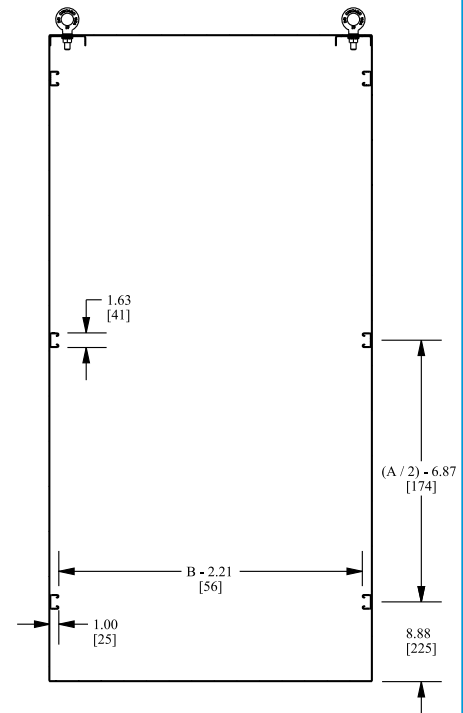

SECTION A-A

Phone (989) 799-6871
Fax (989) 799-4524

- 1 Operator System Enclosures
- 2 Wall-Mount Enclosures
- 3 Free-Standing & Floor-Mounted Enclosures
- 4 Modular Enclosures
- 5 Operator System Enclosures (Stainless Steel)
- 6 Wall-Mount Enclosures (Stainless Steel)
- 7 Free-Standing & Floor-Mounted Enclosures (Stainless Steel)
- 8 Non-Metallic Enclosures
- 9 Accessories
- 10 Technical Information
- 11 Index