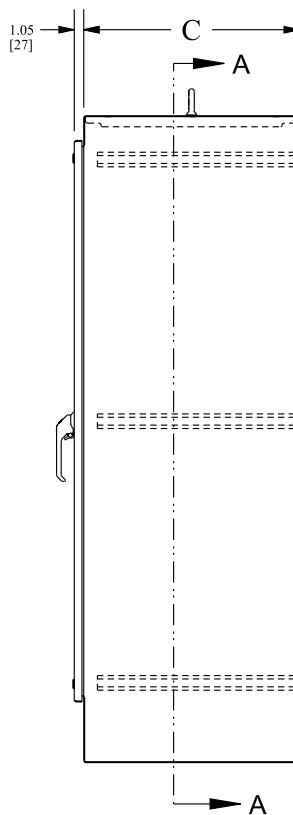

SECTION A-A

Phone (989) 799-6871
Fax (989) 799-4524

- 1 Operator System Enclosures
- 2 Wall-Mount Enclosures
- 3 Free-Standing & Floor-Mounted Enclosures
- 4 Modular Enclosures
- 5 Operator System Enclosures (Stainless Steel)
- 6 Wall-Mount Enclosures (Stainless Steel)
- 7 Free-Standing & Floor-Mounted Enclosures (Stainless Steel)
- 8 Non-Metallic Enclosures
- 9 Accessories
- 10 Technical Information
- 11 Index