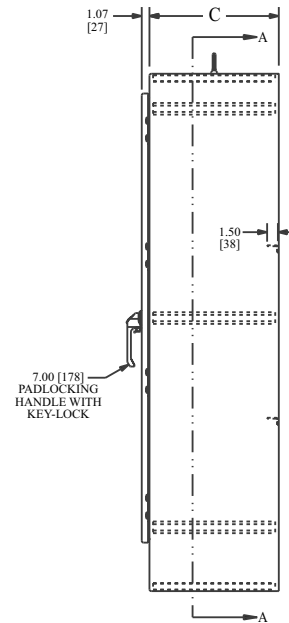

STAINLESS STEEL FREE-STANDING TWO-DOOR SINGLE ACCESS ENCLOSURES TECHNICAL DATA

SECTION A-A