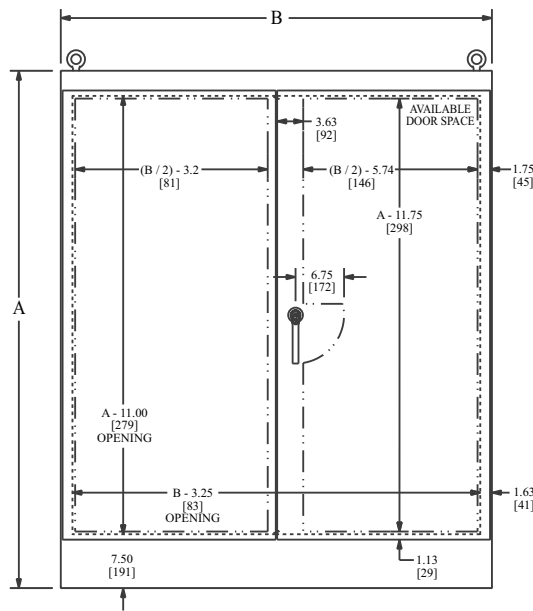

STAINLESS STEEL FREE-STANDING TWO-DOOR SINGLE ACCESS ENCLOSURES TECHNICAL DATA

SECTION A-A