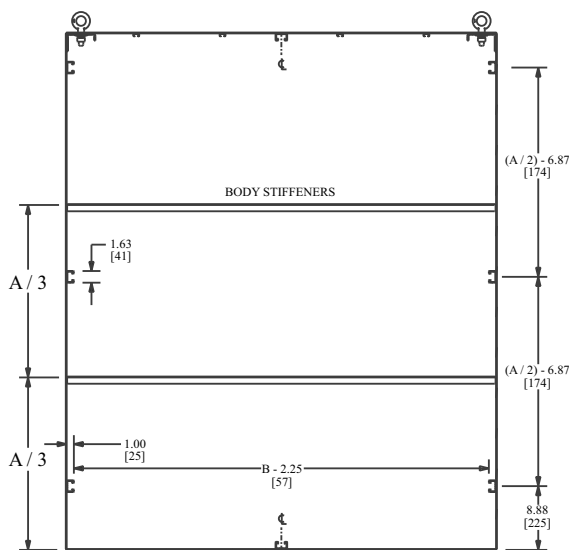

STAINLESS STEEL FREE-STANDING TWO-DOOR SINGLE ACCESS ENCLOSURES TECHNICAL DATA

SECTION A-A