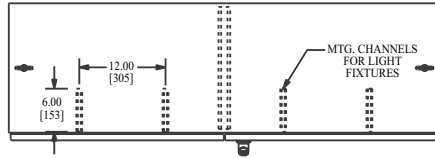

STAINLESS STEEL FREE-STANDING TWO-DOOR SINGLE ACCESS ENCLOSURES TECHNICAL DATA

SECTION A-A